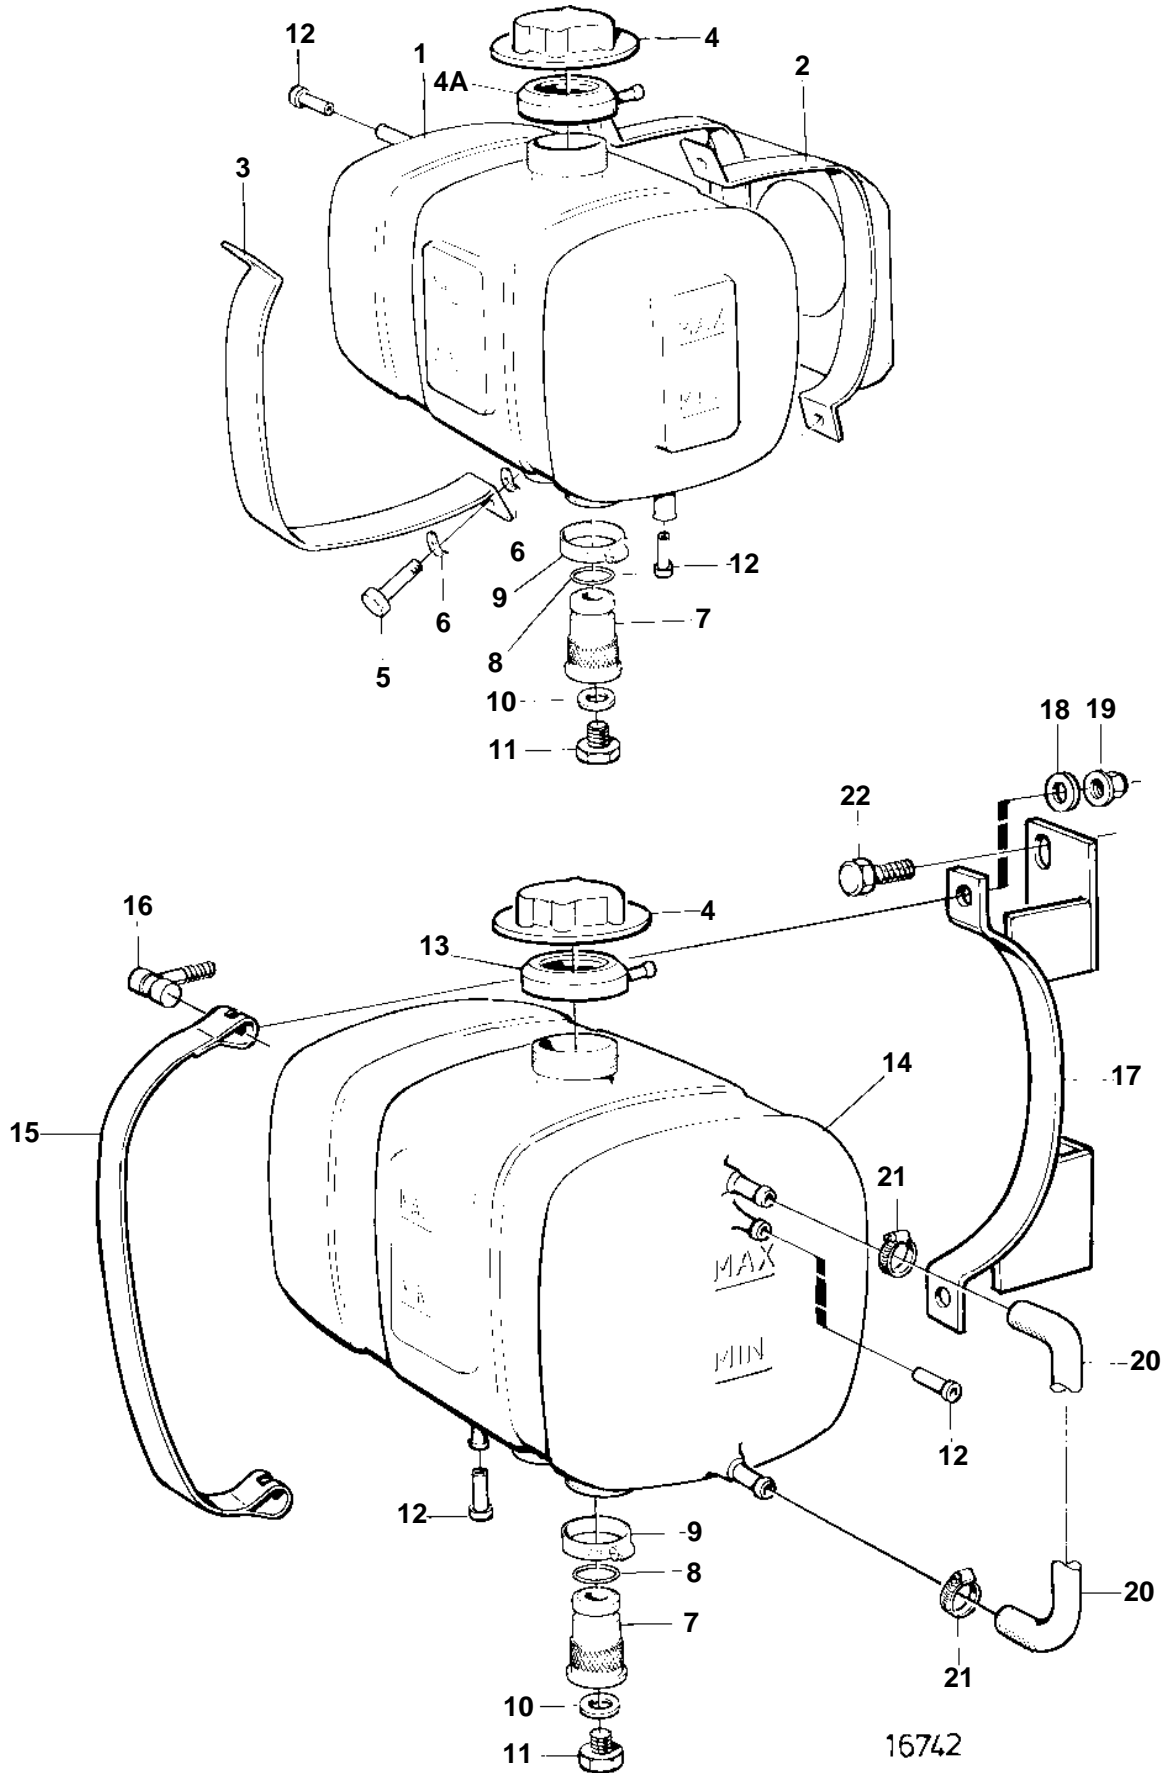

TD1030ME, TWD1030ME

TD1030ME, TWD1030ME

REF	PART NO.	QTY	DESCRIPTION	NOTES
1	4804536	1	Expansion tank	8L
2	4952322	1	Attaching plate	
3	4804283	2	Strip	
4	1542591	1	Cover	50kPa
4A	11033334	1	Collar	EARLY TYPE
5	955294	4	Screw	
6	941907	8	Spring washer	
7	11031743	1	Nipple	
8	960164	1	O-ring	
9	926244	1	Hose clamp	
10	11994	1	Gasket	
11	947660	1	Plug	
		1	Level indicator	SE GROUP 30
12	865754	2	Orifice sleeve	
13	11110005	1	Rubber collar	(11033334)
14	11033385	1	Expansion tank	12L
15	11075152	2	Tensioning band	
16	11025992	4	Pin	
17	865573	2	Bracket	
18	966674	4	Washer	(960141)
19	948645	4	Lock nut	
20	13776	X	Rubber hose	L=300mm
21	943470	2	Hose clamp	
22	955294	4	Screw	M8x16mm