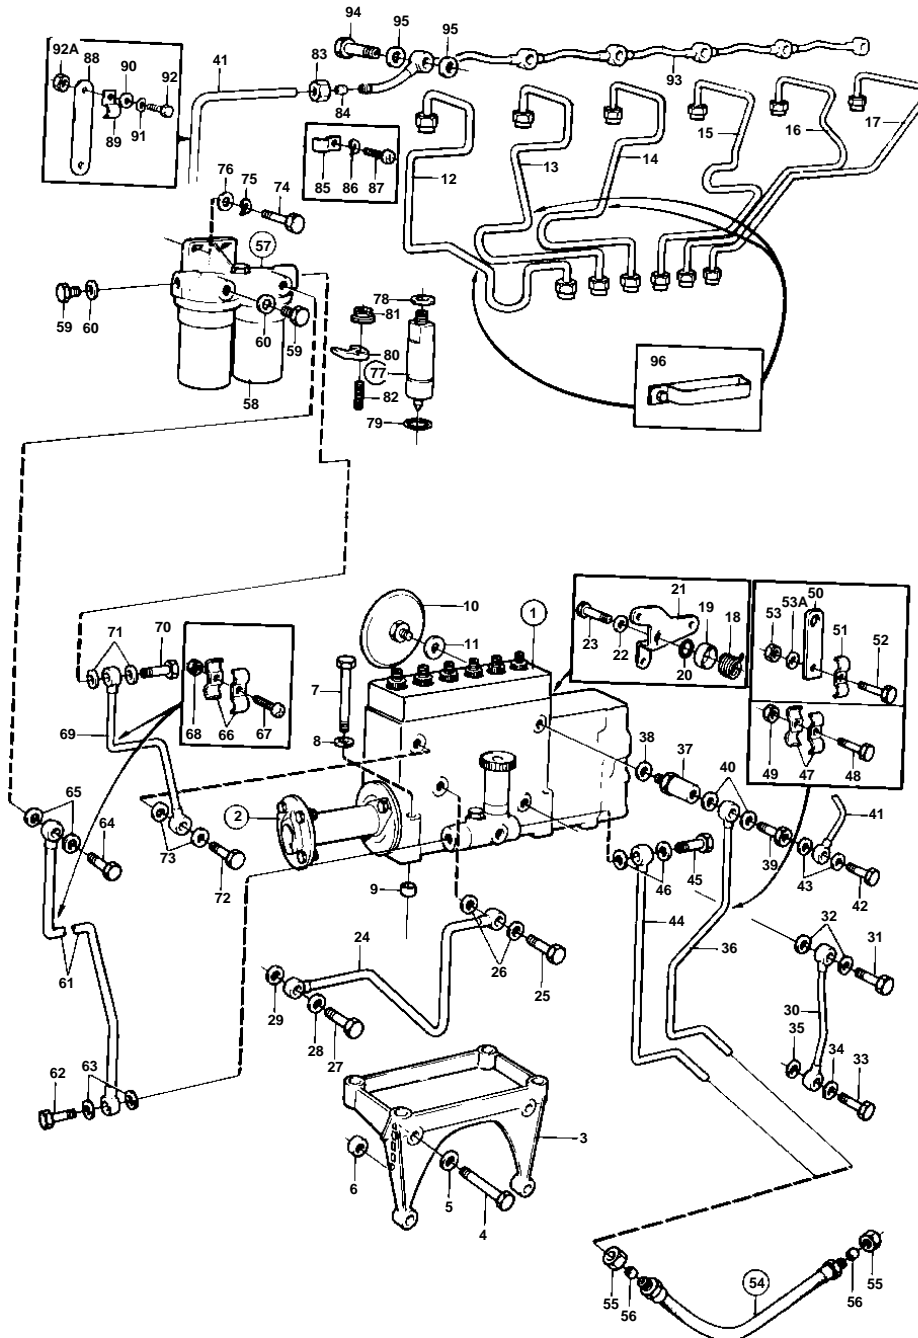

TD100GG-87,TD100GP-87,TD100HP-87,TD100HPB-87

9965

TD100GG-87,TD100GGP-87,TD100HP-87,TD100HPB-87

REF	PART NO.	QTY	DESCRIPTION	SEE SEC.	NOTES
1	863451	1	Injection pump		
	3803700	1	Injection pump, exch		Exchange unit
2		1	PUMP COUPLING	02C-0610 02C-0510	
3	478647	1	Bracket		(468558)
4	955566	4	Screw		
5	940280	4	Spring washer		
6	423161	2	Guide sleeve		
7	940156	4	Screw		
8	190509	4	Washer		
9	417588	1	Guide sleeve		
10	477173	1	Pressure equalizer		
11	969011	1	Gasket		
12	1545091	1	Delivery pipe		CYL 1
13	1545092	1	Delivery pipe		CYL 2
14	1545093	1	Delivery pipe		CYL 3
15	1545094	1	Delivery pipe		CYL 4
16	1545095	1	Delivery pipe		CYL 5
17	1545096	1	Delivery pipe		CYL 6
18	239056	1	Spring		NOT FOR ENGINE WITH STOP SOLENOID.
19	239059	1	Cover		NOT FOR ENGINE WITH STOP SOLENOID.
20	120265	1	Washer		
21	848677	1	Lever		SEE GROUP 2D
22	941906	1	Spring washer		
23	955637	1	Screw		
24	422245	1	Pressure oil line		
25	48634	1	Hollow screw		
26	947281	2	Gasket		
27	942081	1	Hollow screw		
28	18666	1	Gasket		
29	11994	1	Gasket		
30	422246	1	Pipe		
31	25167	1	Hollow screw		
32	969011	2	Gasket		
33	942007	1	Hollow screw		
34	11998	1	Gasket		
35	942703	1	Gasket		
36	845938	1	Fuel pipe		
37	35096	1	Overflow valve		
38	15304	1	Gasket		
39	16496	1	Hollow screw		
40	969011	2	Gasket		
41	846637	1	Leak-off line		
42	74033	1	Hollow screw		
43	947620	2	Gasket		
44	845937	1	Fuel pipe		
45	25167	1	Hollow screw		
46	969011	2	Gasket		
47	404279	2	Clamp		
48	950047	1	Screw		
49	955825	1	Nut		
50	821625	1	Anchorage		
51	404279	1	Clamp		
52	950047	1	Screw		
53	955825	1	Nut		
53A	955893	1	Washer		
54	845450	2	Fuel hose		
55	956983	4	· Nut		
56	956969	4	· Ferrule		