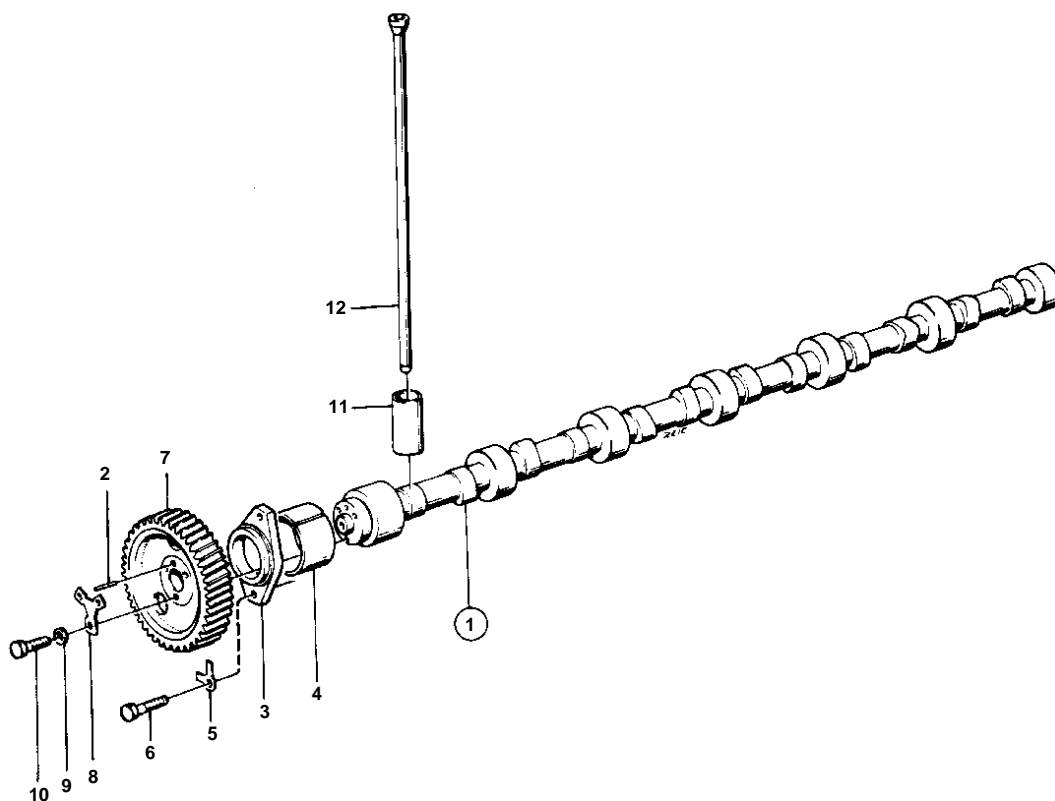

TD100-87,TID100-87

5461

TD100-87,TID100-87

REF	PART NO.	QTY	DESCRIPTION	SEE SEC.	NOTES
1	1545071	1	Camshaft		
2	950558	1	• Pin		
3	469324	1	Flange		
4		1	BUSHING		SEE CYLINDER BLOCK.
5	942336	2	Spring washer		
6	940115	2	Screw		
7	423079	1	Gear		SN-XXXXXXXXXX/220979
			Bulletin 45-01	45-01-EN	Timing Gears, 71, 100, 121
7	478297	1	Gear		NITRO. SNXXXXXXXXXX/220980-
			Bulletin 45-01	45-01-EN	Timing Gears, 71, 100, 121
8	467052	1	Lock washer		
9	467055	3	Washer		
10	940128	3	Screw		
11	479031	12	Tappet		
12	467820	12	Push rod		