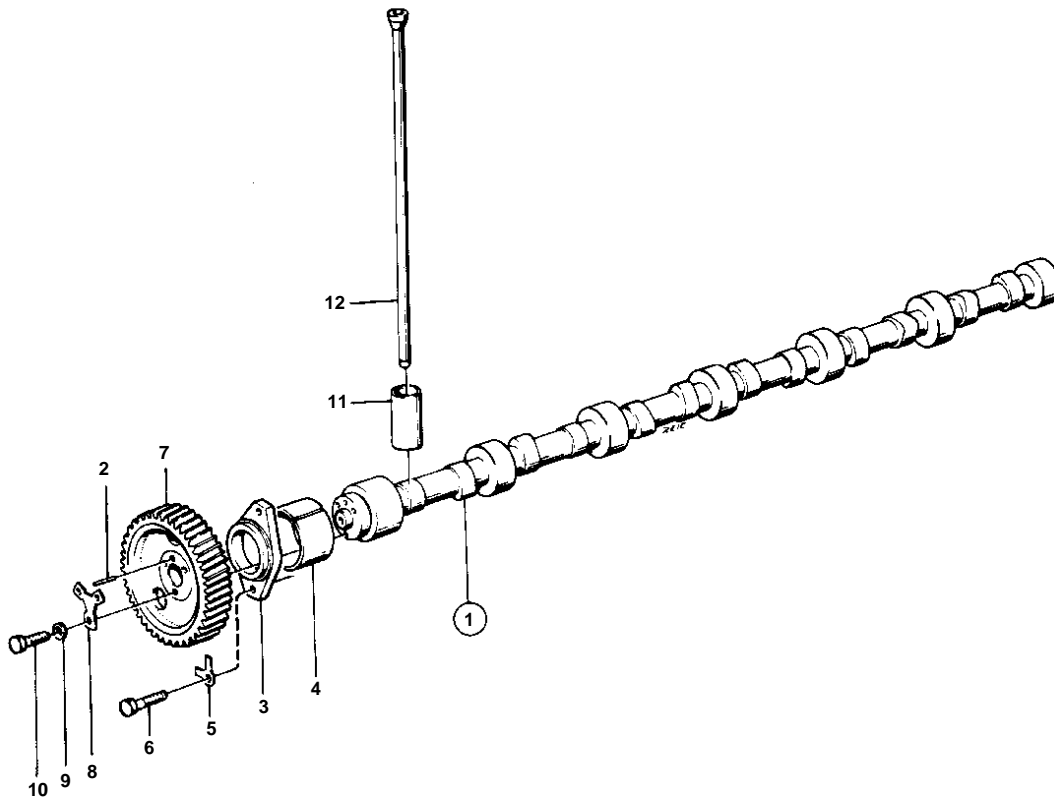

TD100,TD100-85,TID100

5461

TD100,TD100-85,TID100

REF	PART NO.	QTY	DESCRIPTION	SEE SEC.	NOTES
1	1545071	1	Camshaft		
2	950558	1	• Pin		
3	469324	1	Flange		
4		1	BUSHING		SEE CYLINDER BLOCK.
5	942336	2	Spring washer		
6	940115	2	Screw		
7	423079	1	Gear		*
			Bulletin 45-01	45-01-EN	Timing Gears, 71, 100, 121
8	467052	1	Lock washer		
9	467055	3	Washer		
10	940128	3	Screw		
11	479031	12	Tappet		
12	467820	12	Push rod		