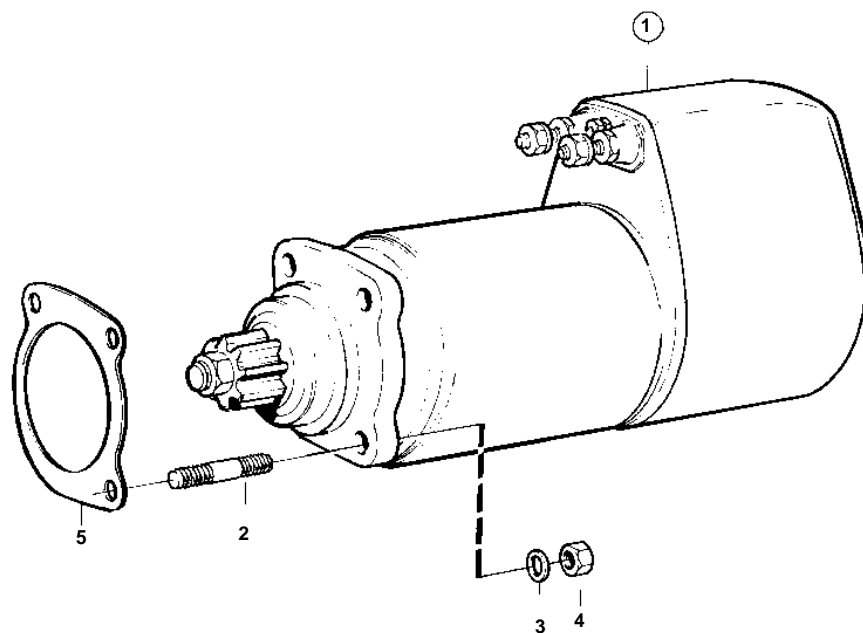

TD100,TD100-85,TD100-87,TID100,TID100-87

9978

TD100,TD100-85,TD100-87,TID100,TID100-87

REF	PART NO.	QTY	DESCRIPTION	SEE SEC.	NOTES
1	240347	1	Starter motor		24V,REPL BY 847330
				030-1055	
	847330	1	Starter motor		24V. ALSO AVAILABLE AS AN EXCHANGE PART.
				030-1160	
	4776105	1	Starter motor, STARTER MOTOR		24V. OIL PROTECTED STARTER. REPL BY 4777147
				030-1100	
	4777147	1	Starter motor, STARTER MOTOR		24V. OIL PROTECTED STARTER. SN 167729/XXXXX-
				030-1170	
2	953486	3	Stud		
3	942336	3	Spring washer		
4	955827	3	Nut		
5	11030013	1	Gasket		OIL PROTECTED STARTER.