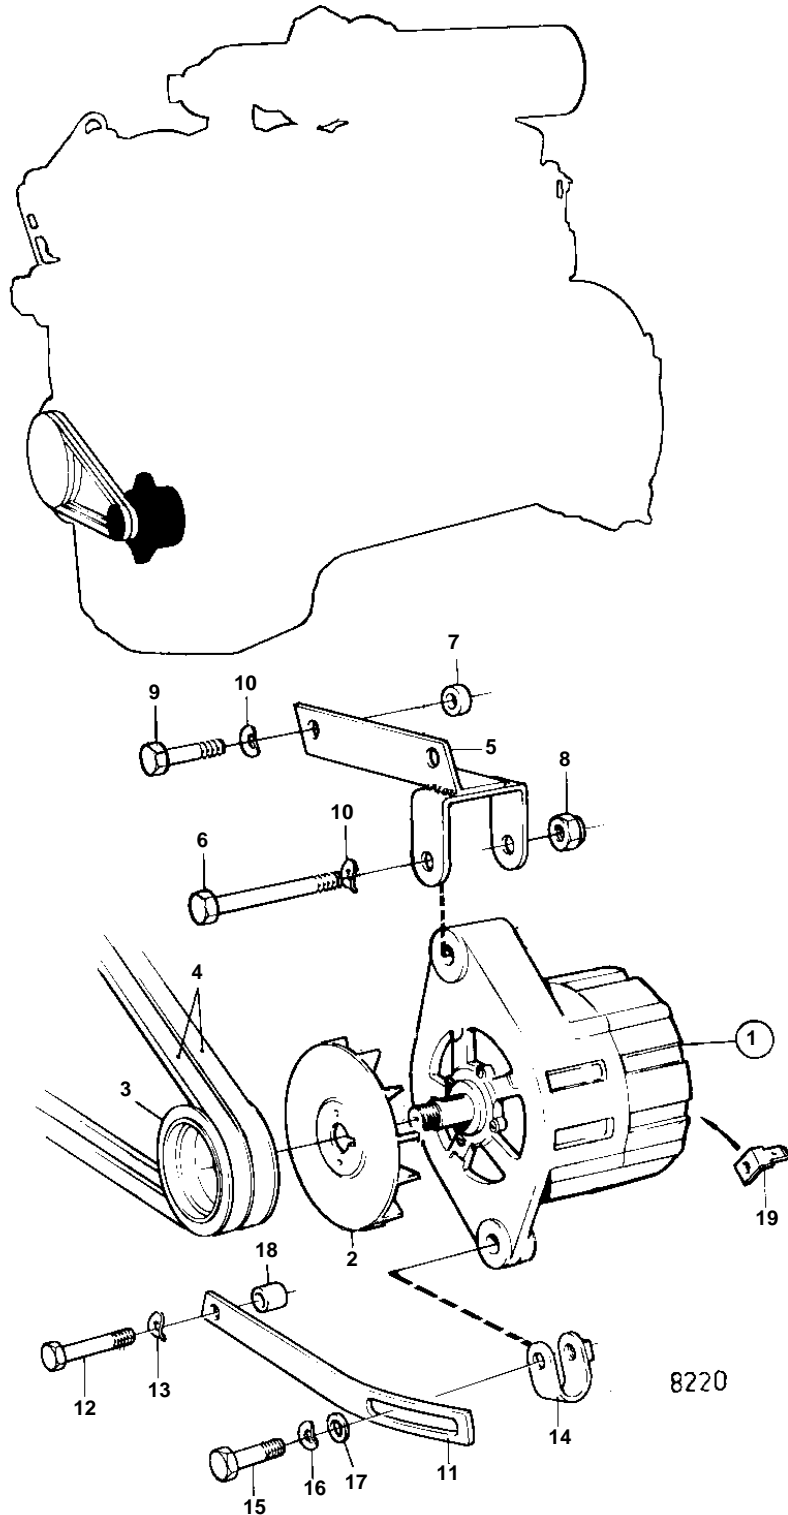

TD100G,TD100G-85,TD100G-87,TID100K,TID100K-87

TD100G,TD100G-85,TD100G-87,TID100K,TID100K-87

REF	PART NO.	QTY	DESCRIPTION	SEE SEC.	NOTES
1	1578140	1	Alternator		FOR 24 VOLTAGE ELECTRIC SYSTEM.. ALSO AVAILABLE AS AN EXCHANGE PART.
				030-1030	
2	241363	1	Fan		
3	822573	1	Pulley		2-GROOVE
	465145	1	Pulley		1 GROOVE
4	966978	1	Drive belt set		L = 2X1225 MM
	966697	1	V-belt		L = 1X1225 MM
5	849494	1	Bracket		(846800)
6	955555	1	Screw		
7	823575	2	Spacer sleeve		
8	950355	1	Nut		
9	955537	2	Screw		
10	942336	3	Spring washer		
11	966797	1	Tensioner		
12	955543	1	Screw		
13	942336	1	Spring washer		
14	466735	1	Tensioning eyelet		
15	955300	1	Screw		
16	941907	1	Spring washer		
17	191172	1	Washer		
18	820917	1	Spacer sleeve		
19	941881	1	Spade terminal		