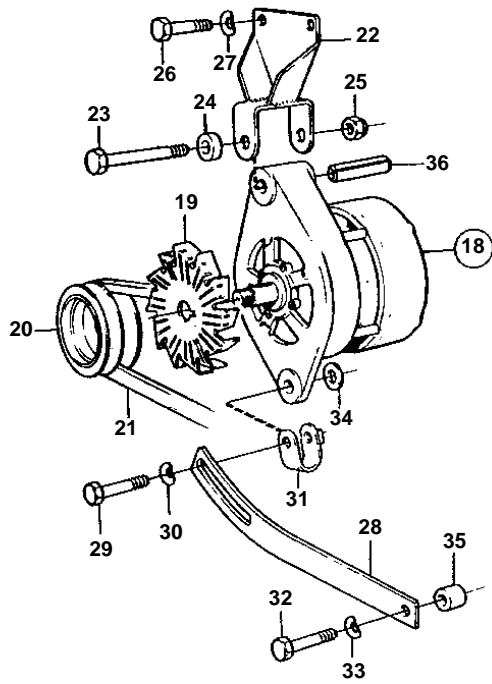

TD100G-87

TD100G-87

REF	PART NO.	QTY	DESCRIPTION	SEE SEC.	NOTES
1	849563	1	Alternator		28V 55A. FOR 24 VOLTAGE ELECTRIC SYSTEM.
				030-1027	
	863955	1	Alternator		28V60A. FOR 24 VOLTAGE ELECTRIC SYSTEM.. ALSO AVAILABLE AS AN EXCHANGE PART.
			Bulletin 45-02A	45-02A-EN	Alternator
1				030-1035	
	872021	1	Alternator		28V60A. FOR 24 VOLTAGE ELECTRIC SYSTEM.. ALSO AVAILABLE AS AN EXCHANGE PART.
				030-1040	
2		1	FAN		INCLUDED IN ALTERNATOR.
3	822573	1	Pulley		
4	966697	1	V-belt		
5	849494	1	Bracket		
6	955555	1	Screw		
7	823575	2	Spacer sleeve		
8	950355	1	Nut		
9	955537	2	Screw		
10	942336	2	Spring washer		
11	966797	1	Tensioner		
12	955541	1	Screw		
13	942336	1	Spring washer		
14	466734	1	Tensioning eyelet		
15	955299	1	Screw		
16	941907	1	Spring washer		
17	191172	1	Washer		
18	849563	1	Alternator		28V 55A. FOR 24 VOLTAGE ELECTRIC SYSTEM.
				030-1027	
	863955	1	Alternator		28V60A. FOR 24 VOLTAGE ELECTRIC SYSTEM.. ALSO AVAILABLE AS AN EXCHANGE PART.
			Bulletin 45-02A	45-02A-EN	Alternator
18				030-1035	
19		1	FAN		INCLUDED IN ALTERNATOR.
20	822573	1	Pulley		
21	966926	1	V-belt		
22	849510	1	Bracket		
23	955555	1	Screw		
24	847400	1	Sleeve		
25	950355	1	Nut		
26	955536	2	Screw		
27	942336	2	Spring washer		
28	863726	1	Tensioner		
29	955299	1	Screw		
30	941907	1	Spring washer		
31	466734	1	Tensioning eyelet		
32	955542	1	Screw		
33	942336	1	Spring washer		
34	191172	1	Washer		
35	846903	1	Sleeve		
36	1610144	1	Pin		FOR 872021