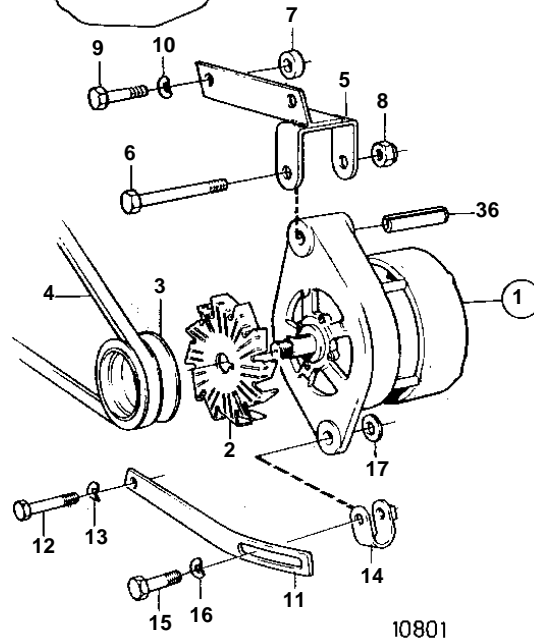

TD100G-87

TD100G-87

REF	PART NO.	QTY	DESCRIPTION	SEE SEC.	NOTES
1	849563	1	Alternator		28V 55A. FOR 24 VOLTAGE ELECTRIC SYSTEM.
				030-1027	
	863955	1	Alternator		28V60A. FOR 24 VOLTAGE ELECTRIC SYSTEM.. ALSO AVAILABLE AS AN EXCHANGE PART.
			Bulletin 45-02A	45-02A-EN	Alternator
1				030-1035	
	872021	1	Alternator		28V60A. FOR 24 VOLTAGE ELECTRIC SYSTEM.. ALSO AVAILABLE AS AN EXCHANGE PART.
				030-1040	
2		1	FAN		INCLUDED IN ALTERNATOR.
3	822573	1	Pulley		
4	966697	1	V-belt		
5	849494	1	Bracket		
6	955555	1	Screw		
7	823575	2	Spacer sleeve		
8	950355	1	Nut		
9	955537	2	Screw		
10	942336	2	Spring washer		
11	966797	1	Tensioner		
12	955541	1	Screw		
13	942336	1	Spring washer		
14	466734	1	Tensioning eyelet		
15	955299	1	Screw		
16	941907	1	Spring washer		
17	191172	1	Washer		
18	849563	1	Alternator		28V 55A. FOR 24 VOLTAGE ELECTRIC SYSTEM.
				030-1027	
	863955	1	Alternator		28V60A. FOR 24 VOLTAGE ELECTRIC SYSTEM.. ALSO AVAILABLE AS AN EXCHANGE PART.
			Bulletin 45-02A	45-02A-EN	Alternator
18				030-1035	
19		1	FAN		INCLUDED IN ALTERNATOR.
20	822573	1	Pulley		
21	966926	1	V-belt		
22	849510	1	Bracket		
23	955555	1	Screw		
24	847400	1	Sleeve		
25	950355	1	Nut		
26	955536	2	Screw		
27	942336	2	Spring washer		
28	863726	1	Tensioner		
29	955299	1	Screw		
30	941907	1	Spring washer		
31	466734	1	Tensioning eyelet		
32	955542	1	Screw		
33	942336	1	Spring washer		
34	191172	1	Washer		
35	846903	1	Sleeve		
36	1610144	1	Pin		FOR 872021