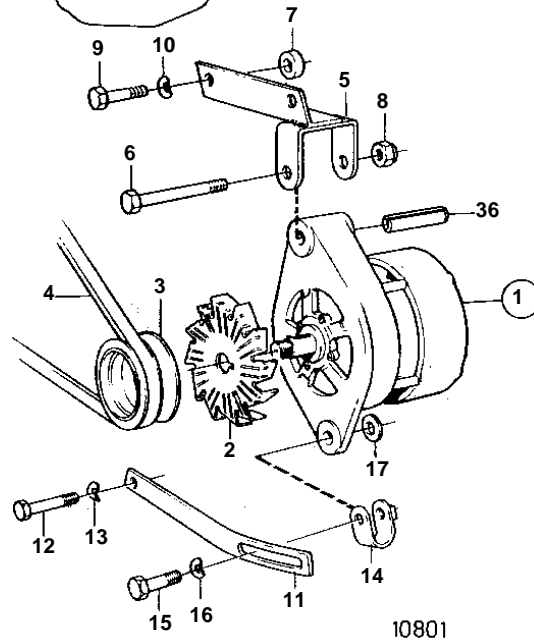

TD100G,TD100G-85

TD100G,TD100G-85

REF	PART NO.	QTY	DESCRIPTION	SEE SEC.	NOTES
1	845940	1	Alternator		24V 55A. FOR 24 VOLTAGE ELECTRIC SYSTEM.
				030-1025	
	849563	1	Alternator		28V 55A. FOR 24 VOLTAGE ELECTRIC SYSTEM.
				030-1027	
	863955	1	Alternator		28V60A. FOR 24 VOLTAGE ELECTRIC SYSTEM.. ALSO AVAILABLE AS AN EXCHANGE PART.
			Bulletin 45-02A	45-02A-EN	Alternator
1				030-1035	
	872021	1	Alternator		28V60A. FOR 24 VOLTAGE ELECTRIC SYSTEM.. ALSO AVAILABLE AS AN EXCHANGE PART.
				030-1040	
2		1	FAN		INCLUDED IN ALTERNATOR.
3	822573	1	Pulley		
4	966697	1	V-belt		
5	849494	1	Bracket		
6	955555	1	Screw		
7	823575	2	Spacer sleeve		
8	950355	1	Nut		
9	955537	2	Screw		
10	942336	2	Spring washer		
11	966797	1	Tensioner		
12	955541	1	Screw		
13	942336	1	Spring washer		
14	466734	1	Tensioning eyelet		
15	955299	1	Screw		
16	941907	1	Spring washer		
17	191172	1	Washer		
18	845940	1	Alternator		24V 55A. FOR 24 VOLTAGE ELECTRIC SYSTEM.
				030-1025	
	849563	1	Alternator		28V 55A. FOR 24 VOLTAGE ELECTRIC SYSTEM.
				030-1027	
	863955	1	Alternator		28V60A. FOR 24 VOLTAGE ELECTRIC SYSTEM.. ALSO AVAILABLE AS AN EXCHANGE PART.
			Bulletin 45-02A	45-02A-EN	Alternator
18				030-1035	
	872021	1	Alternator		28V60A. FOR 24 VOLTAGE ELECTRIC SYSTEM.. ALSO AVAILABLE AS AN EXCHANGE PART.
				030-1040	
19		1	FAN		INCLUDED IN ALTERNATOR.
20	822573	1	Pulley		
21	966926	1	V-belt		
22	849510	1	Bracket		
23	955555	1	Screw		
24	847400	1	Sleeve		
25	950355	1	Nut		
26	955536	2	Screw		
27	942336	2	Spring washer		
28	863726	1	Tensioner		(847616)
29	955299	1	Screw		
30	941907	1	Spring washer		
31	466734	1	Tensioning eyelet		
32	955542	1	Screw		
33	942336	1	Spring washer		
34	191172	1	Washer		
35	846903	1	Sleeve		
36	1610144	1	Pin		FOR 872021