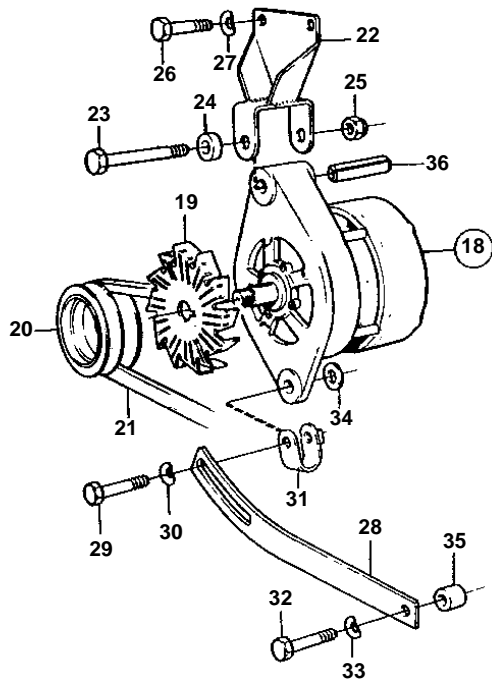

TD100G,TD100G-85

TD100G,TD100G-85

REF	PART NO.	QTY	DESCRIPTION	SEE SEC.	NOTES
1	845940	1	Alternator		24V 55A. FOR 24 VOLTAGE ELECTRIC SYSTEM.
				030-1025	
	849563	1	Alternator		28V 55A. FOR 24 VOLTAGE ELECTRIC SYSTEM.
				030-1027	
	863955	1	Alternator		28V60A. FOR 24 VOLTAGE ELECTRIC SYSTEM.. ALSO AVAILABLE AS AN EXCHANGE PART.
			Bulletin 45-02A	45-02A-EN	Alternator
1				030-1035	
	872021	1	Alternator		28V60A. FOR 24 VOLTAGE ELECTRIC SYSTEM.. ALSO AVAILABLE AS AN EXCHANGE PART.
				030-1040	
2		1	FAN		INCLUDED IN ALTERNATOR.
3	822573	1	Pulley		
4	966697	1	V-belt		
5	849494	1	Bracket		
6	955555	1	Screw		
7	823575	2	Spacer sleeve		
8	950355	1	Nut		
9	955537	2	Screw		
10	942336	2	Spring washer		
11	966797	1	Tensioner		
12	955541	1	Screw		
13	942336	1	Spring washer		
14	466734	1	Tensioning eyelet		
15	955299	1	Screw		
16	941907	1	Spring washer		
17	191172	1	Washer		
18	845940	1	Alternator		24V 55A. FOR 24 VOLTAGE ELECTRIC SYSTEM.
				030-1025	
	849563	1	Alternator		28V 55A. FOR 24 VOLTAGE ELECTRIC SYSTEM.
				030-1027	
	863955	1	Alternator		28V60A. FOR 24 VOLTAGE ELECTRIC SYSTEM.. ALSO AVAILABLE AS AN EXCHANGE PART.
			Bulletin 45-02A	45-02A-EN	Alternator
18				030-1035	
	872021	1	Alternator		28V60A. FOR 24 VOLTAGE ELECTRIC SYSTEM.. ALSO AVAILABLE AS AN EXCHANGE PART.
				030-1040	
19		1	FAN		INCLUDED IN ALTERNATOR.
20	822573	1	Pulley		
21	966926	1	V-belt		
22	849510	1	Bracket		
23	955555	1	Screw		
24	847400	1	Sleeve		
25	950355	1	Nut		
26	955536	2	Screw		
27	942336	2	Spring washer		
28	863726	1	Tensioner		(847616)
29	955299	1	Screw		
30	941907	1	Spring washer		
31	466734	1	Tensioning eyelet		
32	955542	1	Screw		
33	942336	1	Spring washer		
34	191172	1	Washer		
35	846903	1	Sleeve		
36	1610144	1	Pin		FOR 872021