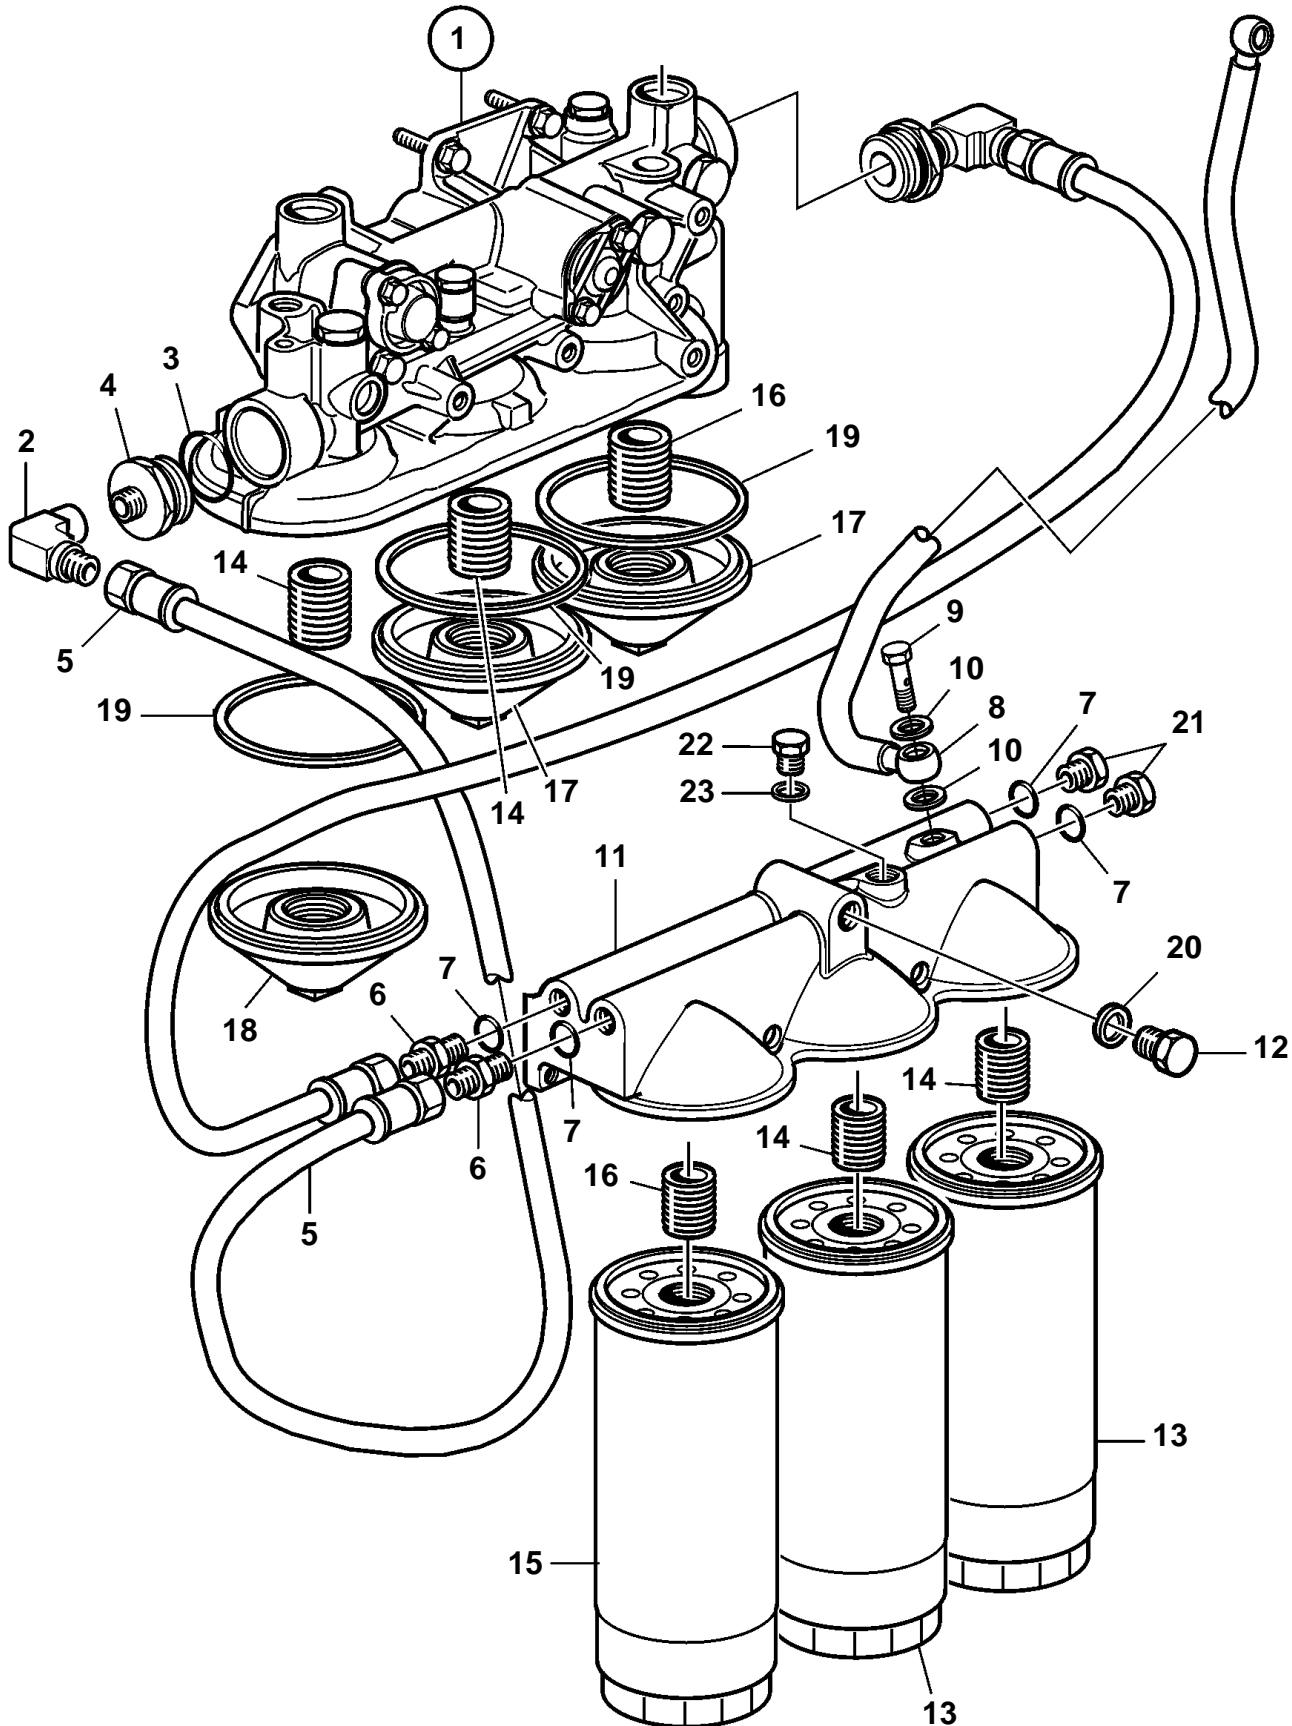

TAD940VE, TAD941VE, TAD942VE, TAD943VE, TAD950VE, TAD951VE, TAD952VE

TAD940VE, TAD941VE, TAD942VE, TAD943VE, TAD950VE, TAD951VE, TAD952VE

REF	PART NO.	QTY	DESCRIPTION	SEE SEC.	NOTES
1	11127830	1	Oil filter housing		
				6701	
2	944258	2	Nipple		
3	982510	2	Gasket		
4		2	Nipple		
5	3838188	2	Hose		
6	941582	2	Nipple		
7	982508	4	Gasket		
8	3838191	1	Hose		
9	25167	1	Hollow screw		
10	976929	2	Gasket		
11	11127988	1	Oil filter housing		
12	471598	1	Plug		
13	478736	2	Oil filter		
14	466623	2	Nipple		
15	477556	1	Oil filter		BY-PASS
16	469904	1	Nipple		
17	3812511	2	Cover		(3828030)
18	3812510	1	Cover		(3828029)
19	948981	3	O-ring		
20	947627	1	Gasket		
21	942352	2	Plug		
22	20459641	2	Plug		
23		1	Gasket		