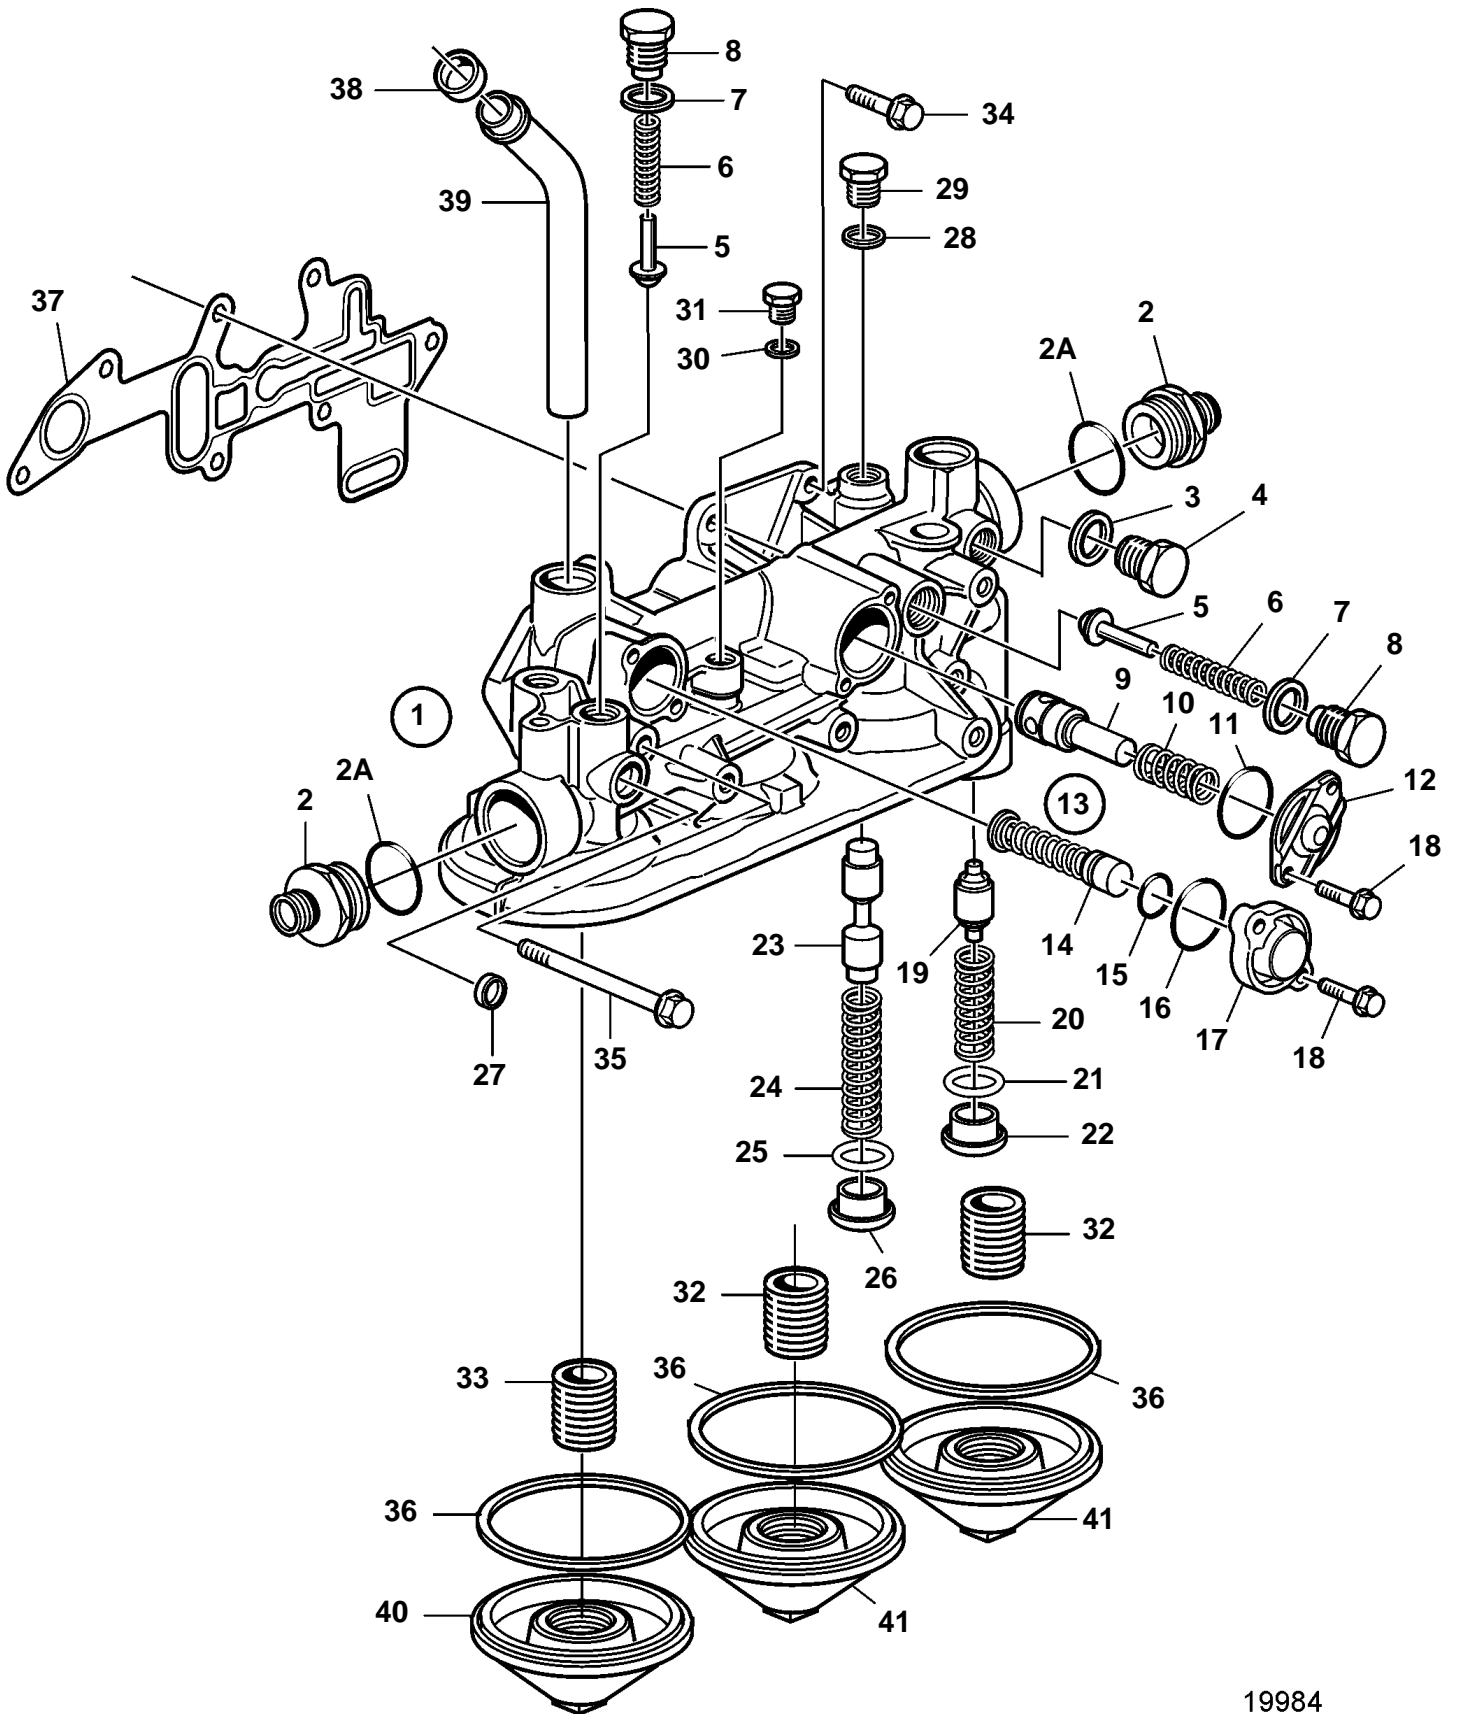

TAD940VE, TAD941VE, TAD942VE, TAD943VE, TAD950VE, TAD951VE, TAD952VE

19984

TAD940VE, TAD941VE, TAD942VE, TAD943VE, TAD950VE, TAD951VE, TAD952VE

REF	PART NO.	QTY	DESCRIPTION	NOTES
1	11127830	1	Oil filter housing	
2		2	• Adapter	
2A	982510	2	• Gasket	
3	947624	1	• Gasket	
4	960632	1	• Plug	
5	3830138	2	• Spring	
6	466653	1	• Spring	
7	947627	2	• Gasket	
8	471598	2	• Plug	
9	471706	1	• Reducing valve	
10	469332	1	• • Spring	
11	469846	1	• Sealing ring	
12	471648	1	• Cover	
13	3169687	1	• Delivery valve	
14	955964	1	• • Snap ring	
15	976039	1	• • O-ring	
16	949659	1	• O-ring	
17	3184806	1	• Cover	
18	947542	4	• Screw	
19	20440779	1	• By-pass valve	
20		1	• Spring	
21	949658	1	• O-ring	
22		1	• Plug	
23	20440781	1	• Piston	
24		1	• Spring	
25	949658	1	• O-ring	
26		1	• Plug	
27	946778	1	• Cap plug	
28	947622	1	• Gasket	
29	960631	1	• Plug	
30	11994	1	• Gasket	
31	960629	1	• Plug	
32	466623	2	• Nipple	
33	469904	1	• Nipple	
34	946173	4	Flange screw	
35	969225	3	Flange screw	
36	948981	3	O-ring	
37	20480827	1	Gasket	
38	471626	2	Sealing ring	
39	20734497	1	Oil pipe	(3161223)
40	3812510	1	Cover	(3828029)
41	3812511	2	Cover	(3828030)