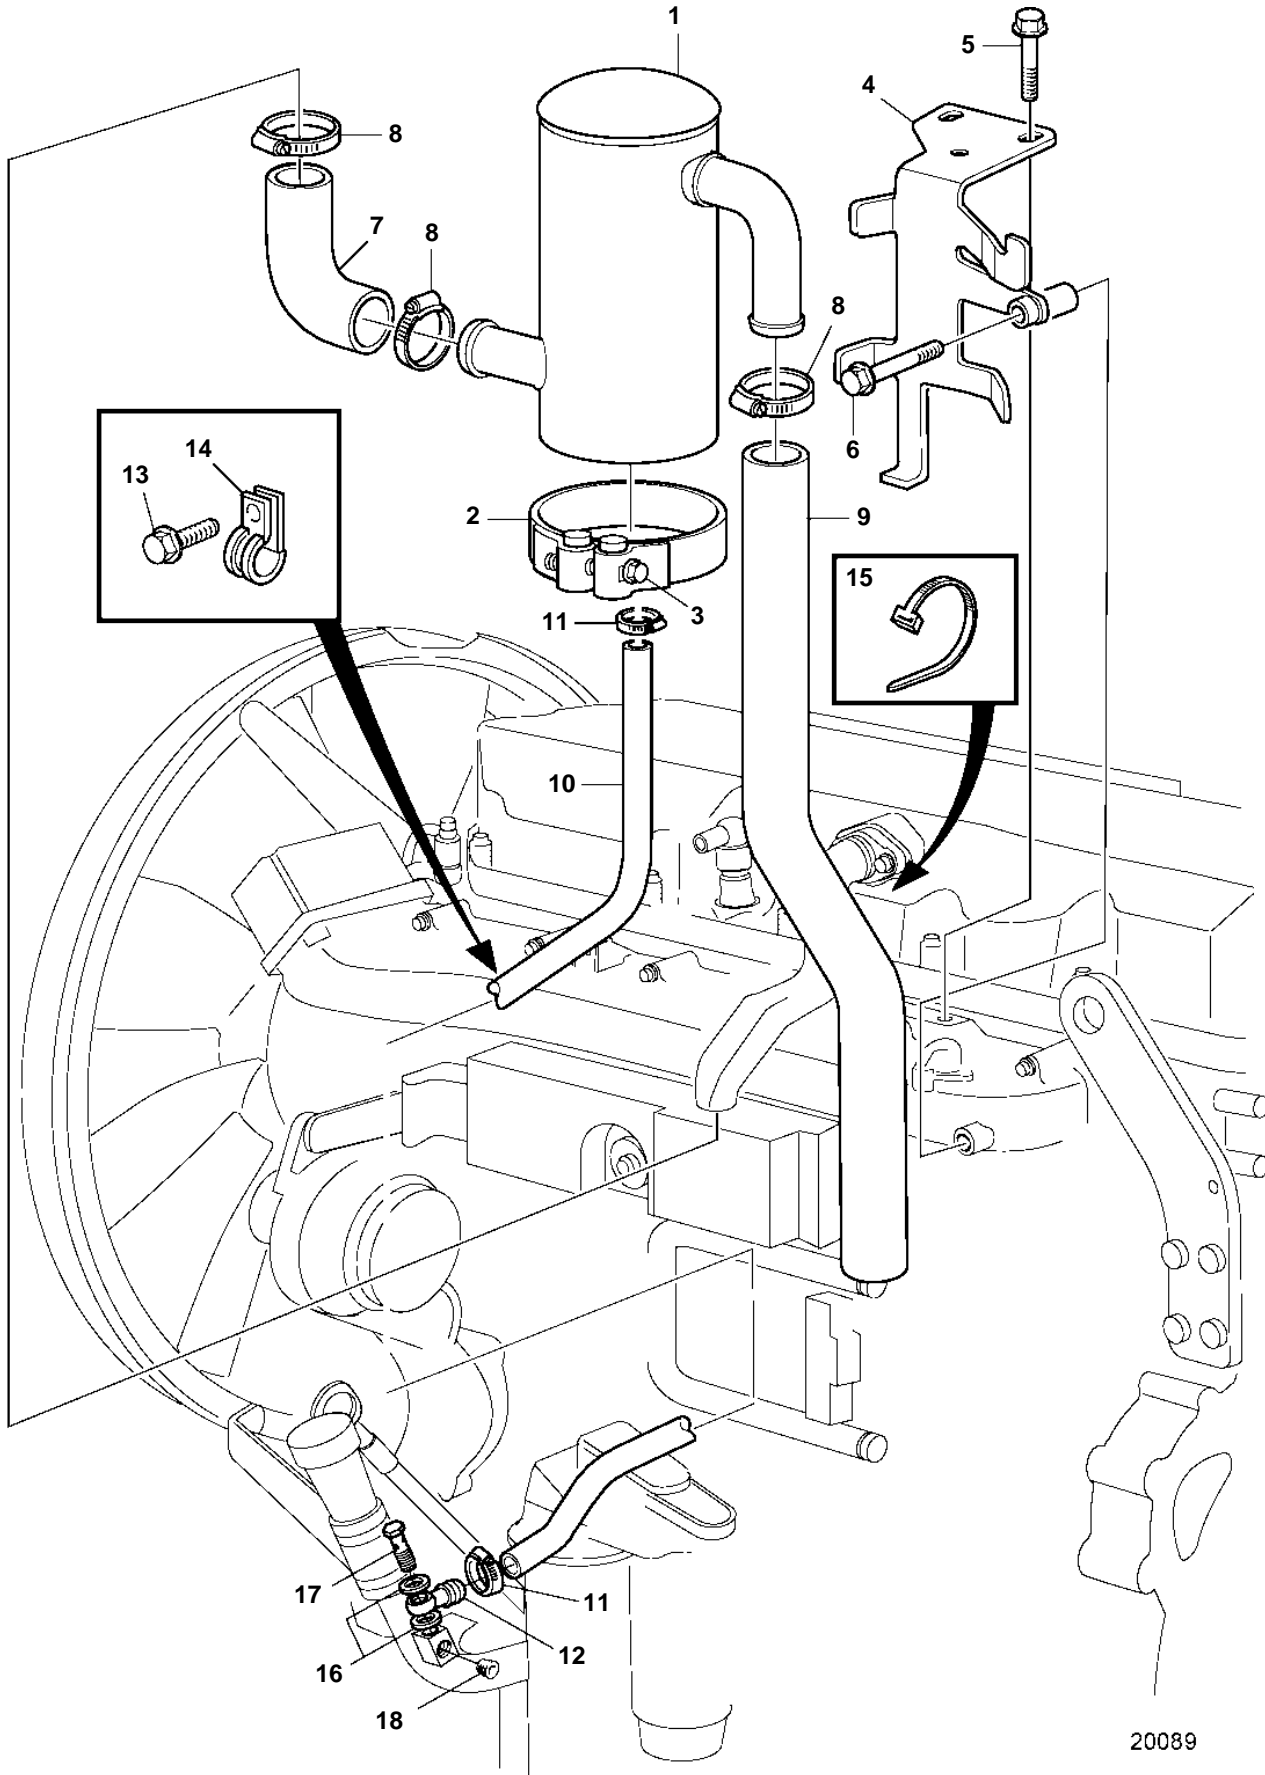

TAD940GE, TAD941GE

20089

TAD940GE, TAD941GE

REF	PART NO.	QTY	DESCRIPTION	NOTES
1	11033878	1	Oil trap	
2	1545256	1	Tensioning band	
3	1545257	1	Screw	
4	11129260	1	Bracket	
5	946173	2	Flange screw	
6	965217	1	Flange screw	
7	11128756	1	Hose	
8	943476	3	Hose clamp	
9	942707	1	Rubber hose	L=700mm
10	983342	1	Hose	L=950mm
11	943470	2	Hose clamp	
12	977753	1	Banjo nipple	
13	942810	1	Clamp	
14	946440	1	Flange screw	
15	948211	1	Strip clamp	
16	976929	2	Gasket	
17	25167	1	Hollow screw	
18		1	Plug	