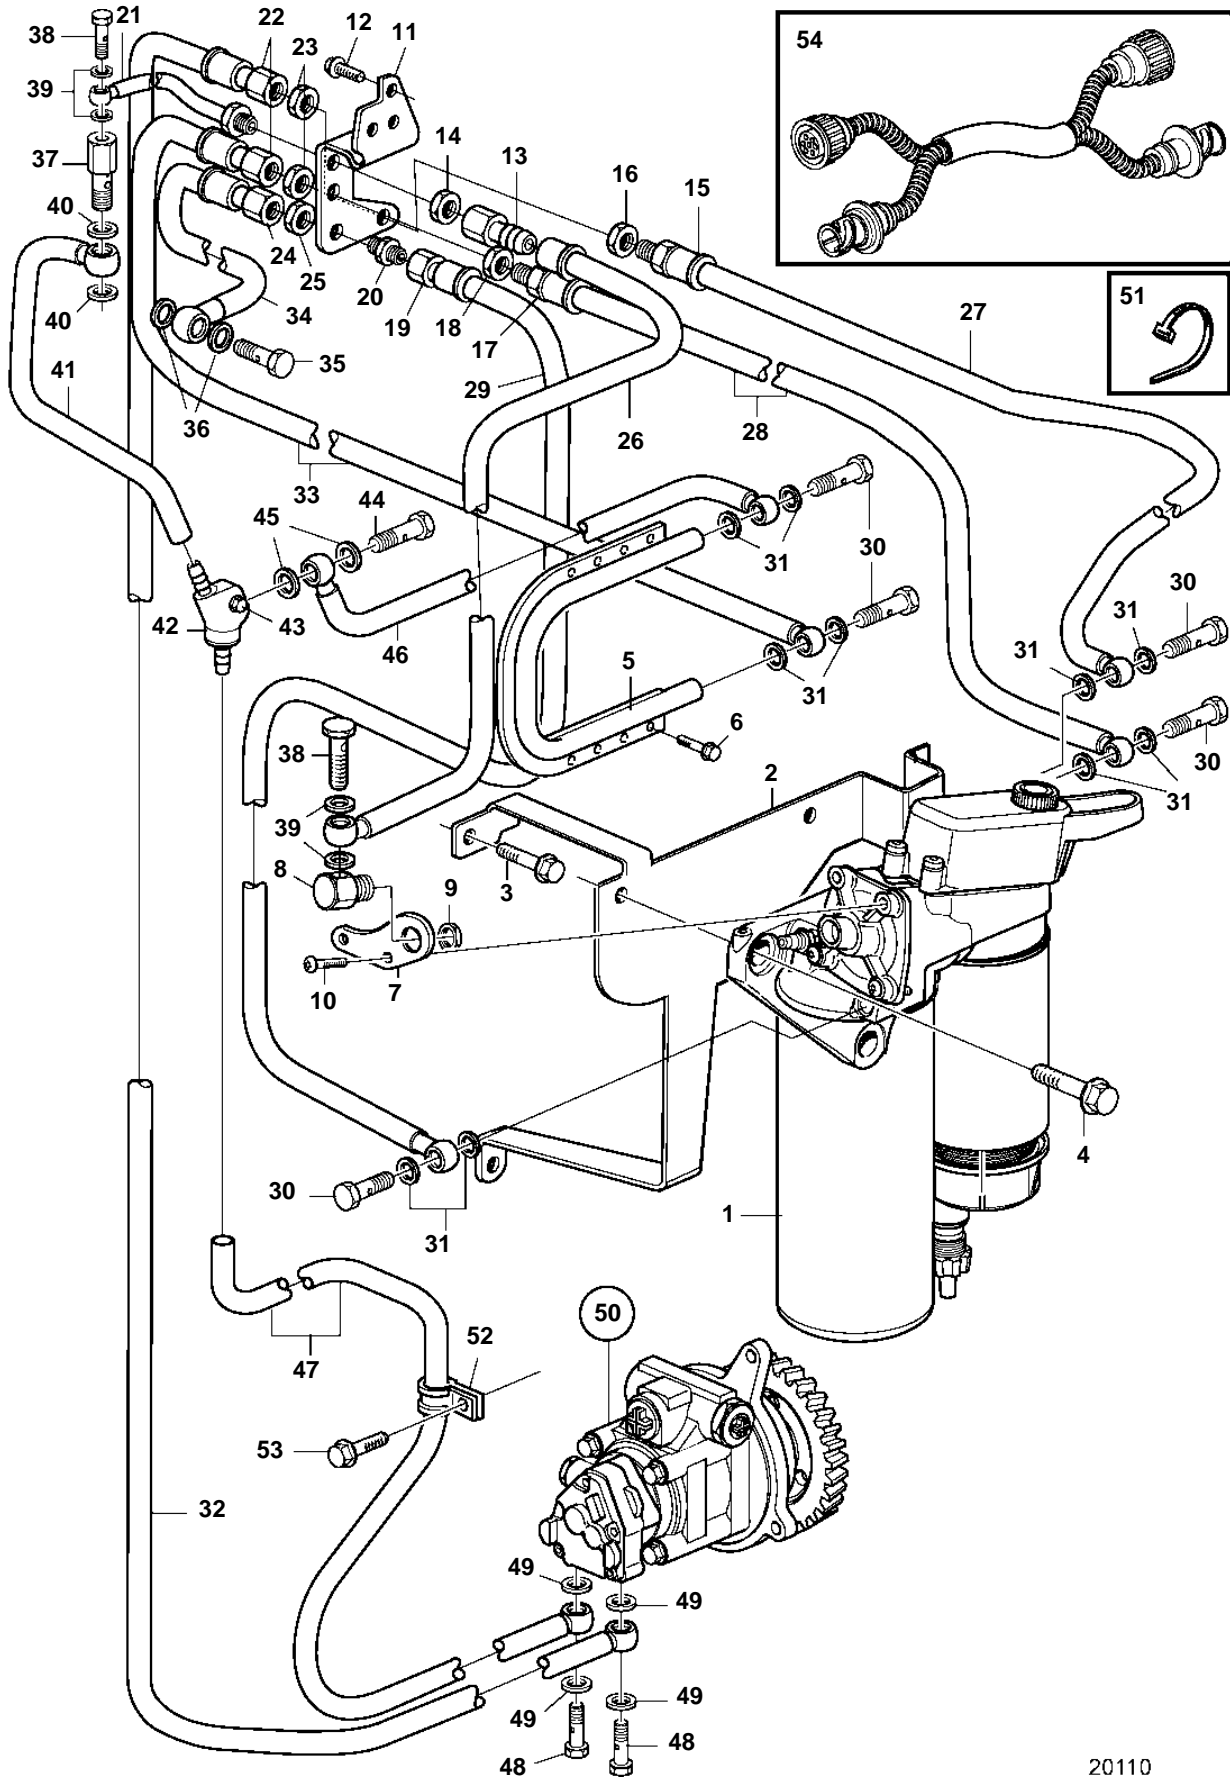

TAD940VE, TAD941VE, TAD942VE, TAD943VE, TAD950VE, TAD951VE, TAD952VE

TAD940VE, TAD941VE, TAD942VE, TAD943VE, TAD950VE, TAD951VE, TAD952VE

REF	PART NO.	QTY	DESCRIPTION	SEE SEC.	NOTES
1		1	Fuel filter		
				6775	
2		1	Bracket		
3	946440	2	Flange screw		M8x16mm
4		2	Flange screw		
5	20562394	1	Fuel pipe		
6	946934	8	Flange screw		(949845)
7		1	Bracket		
8	20397714	1	Hollow screw		
9	957019	1	Nut		
10	975981	2	6 point socket screw		
11	11128085	1	Bracket		
12	947760	3	Flange screw		
13	8170877	1	Nipple		
14	957018	1	Nut		
15	957083	1	Nipple		
16	957019	1	Nut		
17	8148326	1	Nipple		
18	957021	1	Nut		
19	957084	1	Nipple		
20	957020	1	Nut		
21	3838379	1	Air vent pipe		
22	8148326	1	Nipple		
23	957021	1	Nut		
24	957084	1	Nipple		
25	957020	1	Nut		
26	3838356	1	Hose		
27	3838322	1	Hose		
28	3838351	1	Hose		
29	3838297	1	Hose		
30	25167	2	Hollow screw		
31	982723	4	Gasket		
32	3838378	1	Fuel pipe		
33	3838376	1	Fuel pipe		
34	3838377	1	Fuel pipe		
35	941686	1	Hollow screw		
36	11991		Seal		
37	20450468	1	Overflow valve		
38	48634	2	Hollow screw		
39	982721	4	Gasket		
40	982724	2	Gasket		
41	3807068	1	Fuel pipe		
42		1	· Connector		
43	947760	1	Flange screw		M8x40mm
44	25167	1	Hollow screw		
45	11991	2	Seal		
46	20440256	1	Fuel pipe		
47	20520748	1	Fuel pipe		
48	941686	2	Hollow screw		
49	982724	4	Gasket		
50		1	Injection pump		
				6775	
51	948211	2	Strip clamp		
52	949747	X	Clamp		
53	946440	X	Flange screw		M8x16mm
54	3587426	1	Wiring harness		L=3,0m