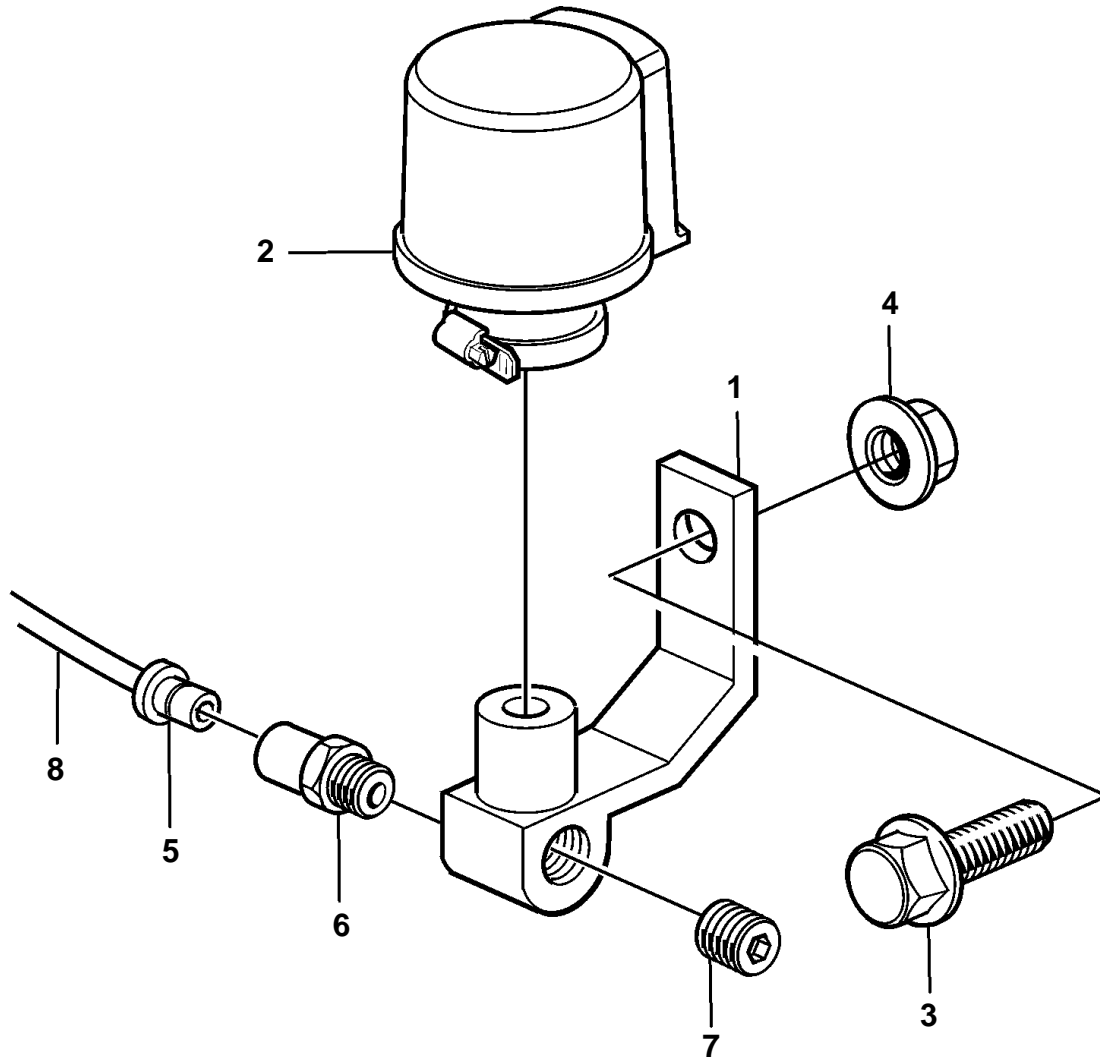

TAD940VE, TAD941VE, TAD942VE, TAD943VE, TAD950VE, TAD951VE, TAD952VE

TAD940VE, TAD941VE, TAD942VE, TAD943VE, TAD950VE, TAD951VE, TAD952VE

REF	PART NO.	QTY	DESCRIPTION	NOTES
1	3173995	1	Bracket	
2	3944785	1	Air cleaner	
3	966360	1	Flange screw	
4	979231	1	Flange nut	
5	968695	1	Fitting	
6	976445	1	Nipple	
7	968061	1	Plug	
8	980832	X	Plastic pipe	L=2000mm