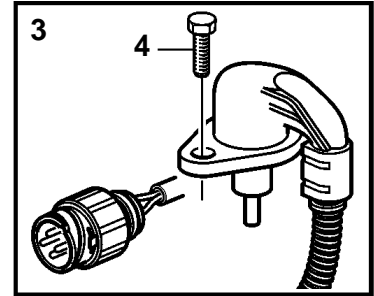

TAD940GE, TAD941GE

TAD940GE, TAD941GE

REF	PART NO.	QTY	DESCRIPTION	NOTES
1	8140024	1	Level sensor, expansion tank	
2	20499340	1	Pressure sensor, crankhouse	
3	20706889	1	Sender, charge air pressure/temp	
4	946934	2	Flange screw	
5	20576617	1	Sender, coolant water	(20429956)
6	946440	1	Flange screw	
7	969161	2	Fuse	10 AMP
8	20508011	1	Tachometer sensor, rpm flywheel	
	20528477	1	Sender, rpm cam gear	
9	946544	2	Flange screw	
10	1677894	1	Shim	
11	1077574	1	Sender, pressure/temp	0-7 bar