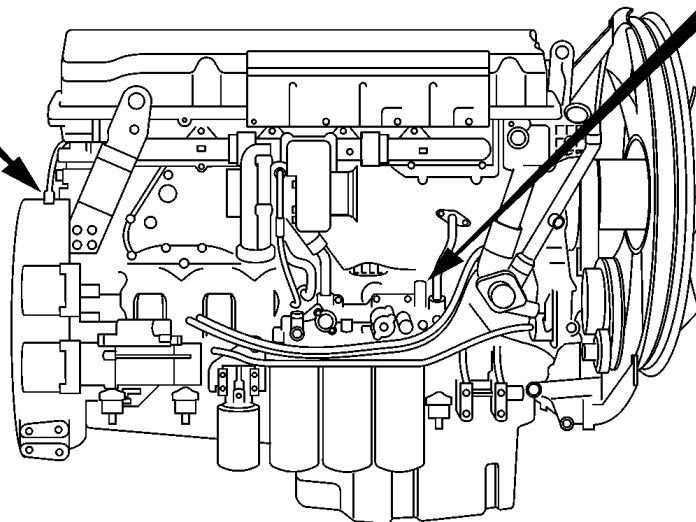

TAD940GE, TAD941GE

TAD940GE, TAD941GE

REF	PART NO.	QTY	DESCRIPTION	NOTES
1	8140024	1	Level sensor, expansion tank	
2	20499340	1	Pressure sensor, crankhouse	
3	20706889	1	Sender, charge air pressure/temp	
4	946934	2	Flange screw	
5	20576617	1	Sender, coolant water	(20429956)
6	946440	1	Flange screw	
7	969161	2	Fuse	10 AMP
8	20508011	1	Tachometer sensor, rpm flywheel	
	20528477	1	Sender, rpm cam gear	
9	946544	2	Flange screw	
10	1677894	1	Shim	
11	1077574	1	Sender, pressure/temp	0-7 bar