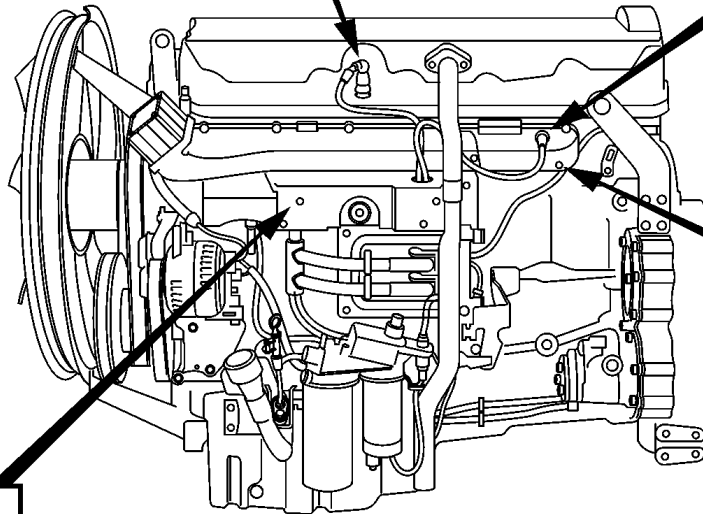

TAD940GE, TAD941GE

TAD940GE, TAD941GE

REF	PART NO.	QTY	DESCRIPTION	NOTES
1	8140024	1	Level sensor, expansion tank	
2	20499340	1	Pressure sensor, crankhouse	
3	20706889	1	Sender, charge air pressure/temp	
4	946934	2	Flange screw	
5	20576617	1	Sender, coolant water	(20429956)
6	946440	1	Flange screw	
7	969161	2	Fuse	10 AMP
8	20508011	1	Tachometer sensor, rpm flywheel	
	20528477	1	Sender, rpm cam gear	
9	946544	2	Flange screw	
10	1677894	1	Shim	
11	1077574	1	Sender, pressure/temp	0-7 bar