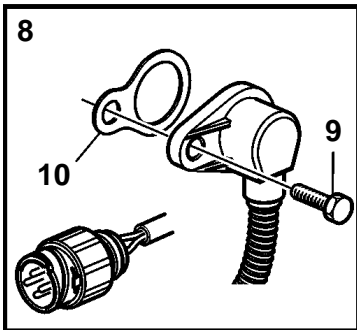

TAD940GE, TAD941GE

TAD940GE, TAD941GE

REF	PART NO.	QTY	DESCRIPTION	NOTES
1	8140024	1	Level sensor, expansion tank	
2	20499340	1	Pressure sensor, crankhouse	
3	20706889	1	Sender, charge air pressure/temp	
4	946934	2	Flange screw	
5	20576617	1	Sender, coolant water	(20429956)
6	946440	1	Flange screw	
7	969161	2	Fuse	10 AMP
8	20508011	1	Tachometer sensor, rpm flywheel	
	20528477	1	Sender, rpm cam gear	
9	946544	2	Flange screw	
10	1677894	1	Shim	
11	1077574	1	Sender, pressure/temp	0-7 bar