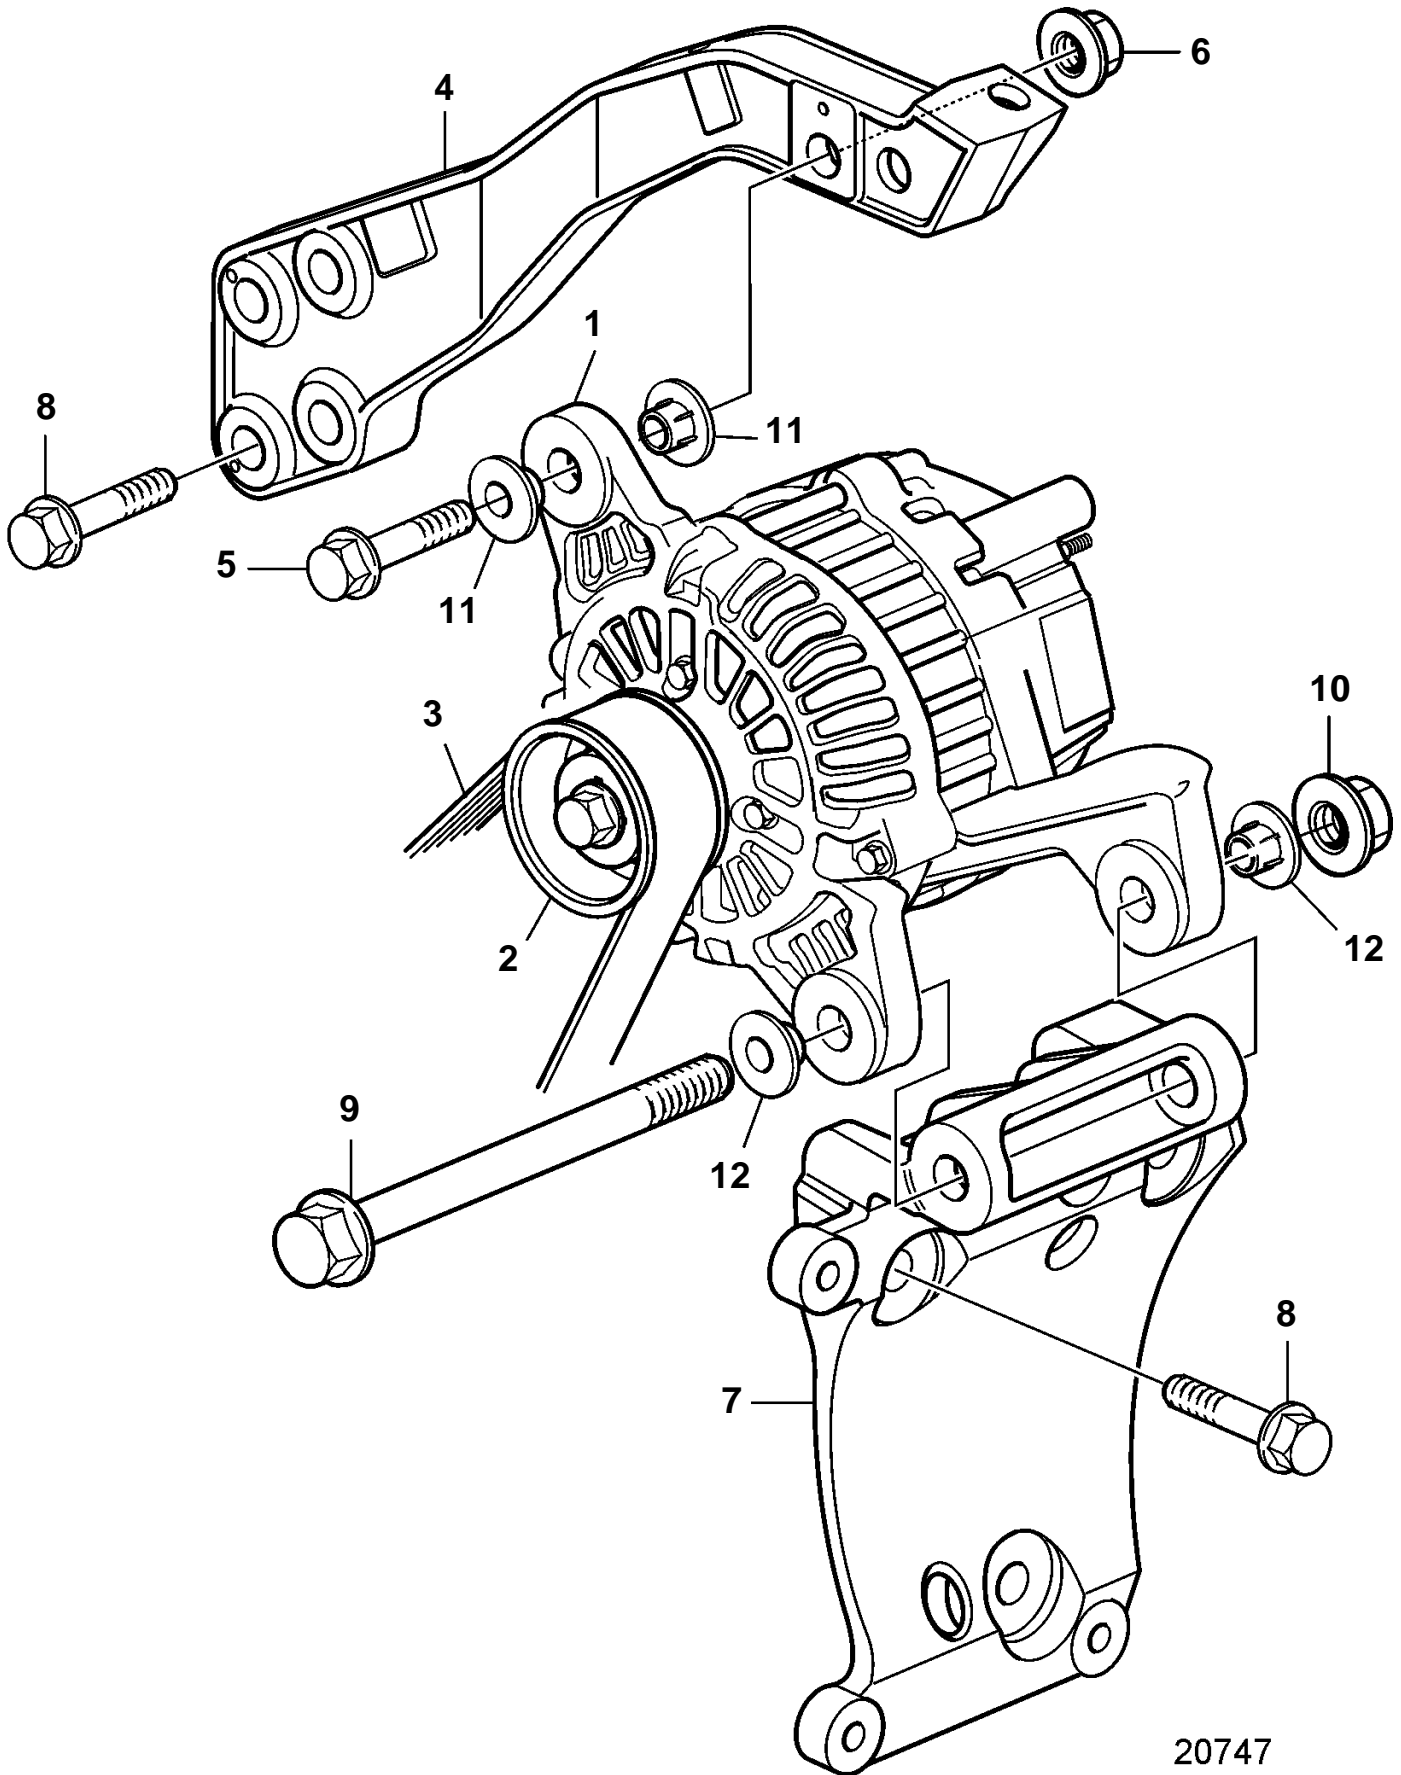

TAD940GE, TAD941GE

20747

TAD940GE, TAD941GE

REF	PART NO.	QTY	DESCRIPTION	NOTES
1	3803639	1	Alternator,exch	80A
	3803640	1	Alternator,exch	110A
2		1	Pulley	
3	1066823	1	Drive belt	Engines without AC compr.
	20451458	1	Drive belt	Engines with AC compr.
4	3587883	1	Bracket	
5	973924	1	Flange screw	M8x50mm
6	945408	1	Flange nut	
7	3839320	1	Bracket	
8	965185	5	Flange screw	M10x40mm
9		1	Flange screw	
10	977938	1	Flange lock nut	(979230)
11	3589388	2	Insulating bushing	D=8mm
12	3589369	2	Insulating bushing	D=12mm