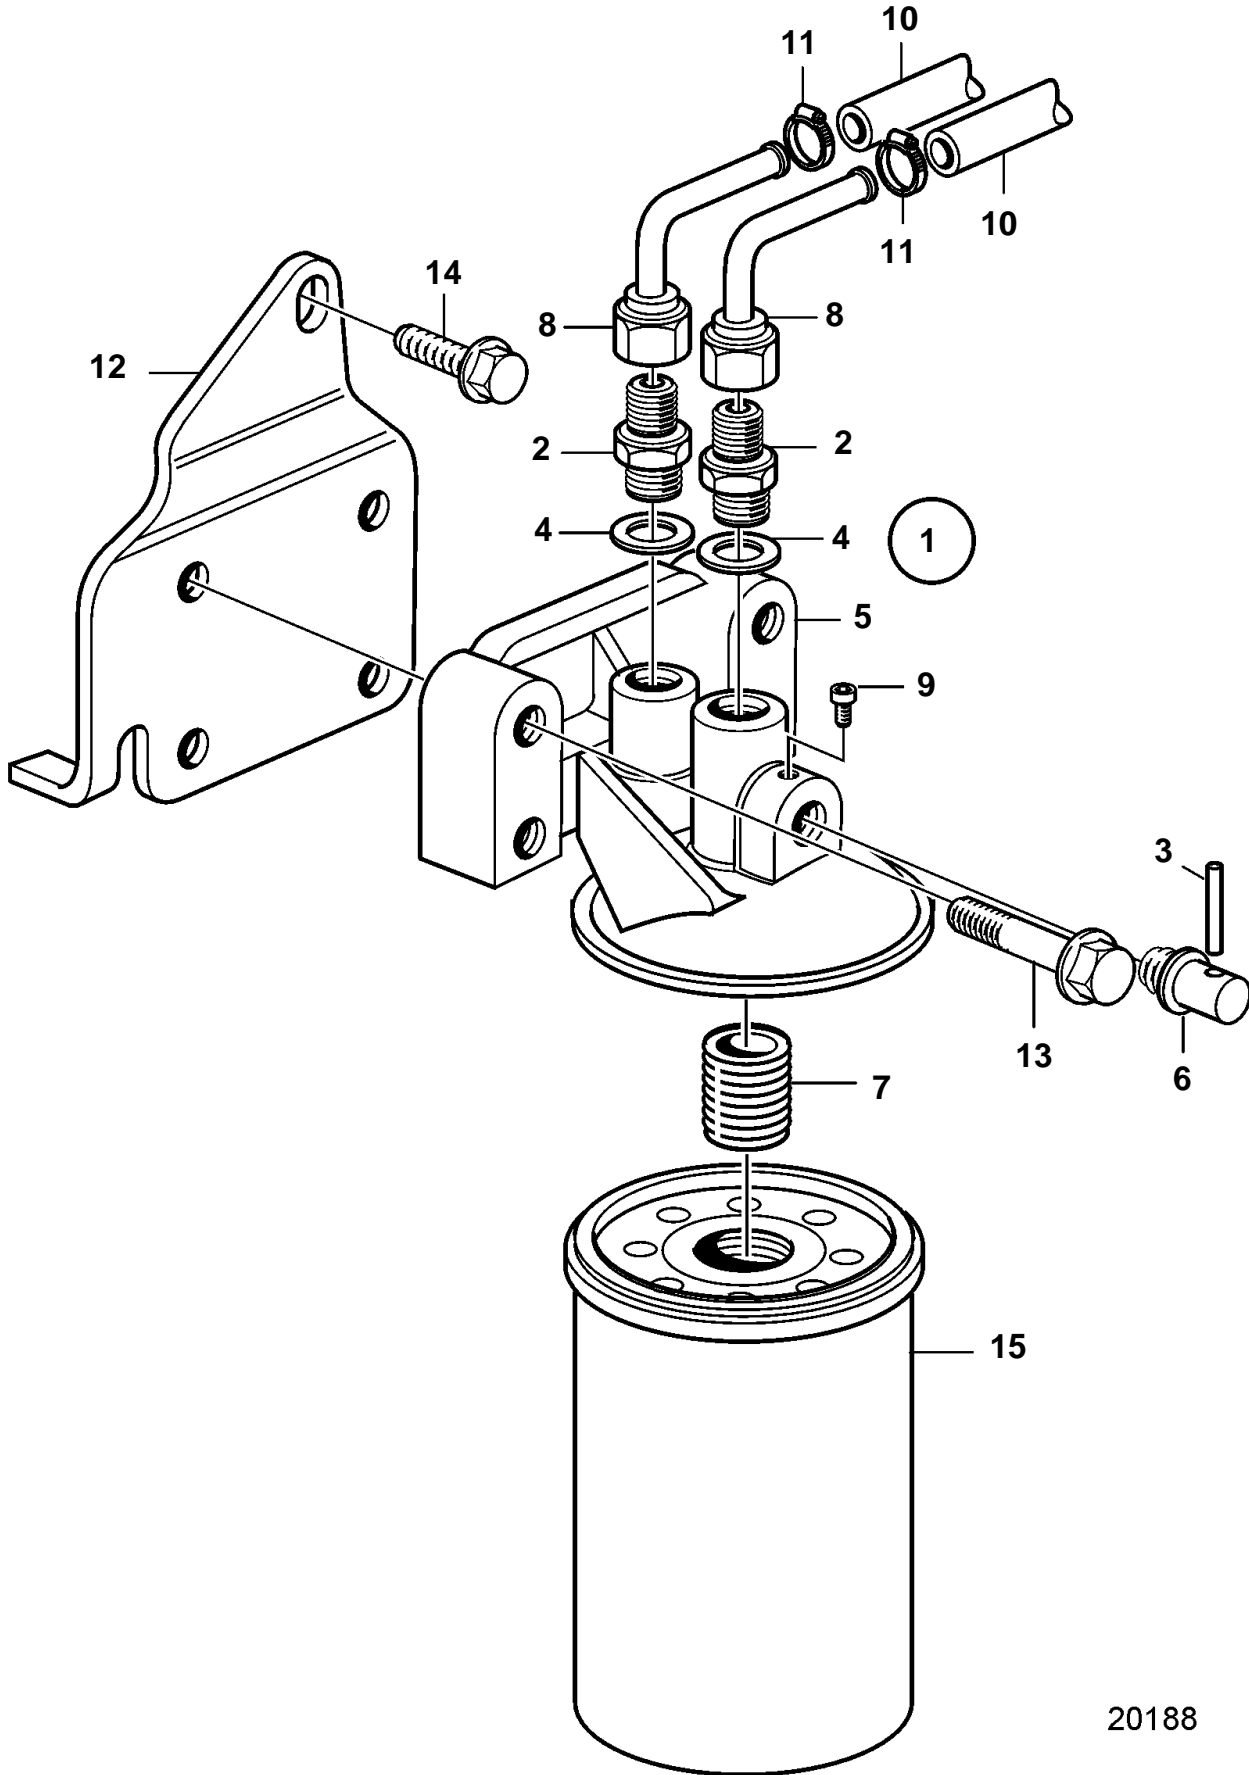

TAD940GE, TAD941GE

20188

TAD940GE, TAD941GE

REF	PART NO.	QTY	DESCRIPTION	NOTES
1		1	Bracket	
2	941754	2	· Nipple	
3	951968	1	· Spring pin	
4	969011	2	· Gasket	
5	1661683	1	· Housing	
6	1661686	1	· Spindle	
7	1676554	1	· Nipple	
8	11033093	2	· Riser	
9	961236	1	· Screw	
10	943367	2	Hose	L=640mm
11	943470	4	Hose clamp	
12	3837448	1	Bracket	
13	946671	4	Flange screw	M8x30mm
14	946471	1	Screw	M10x16mm
15	20532237	1	Coolant filter	