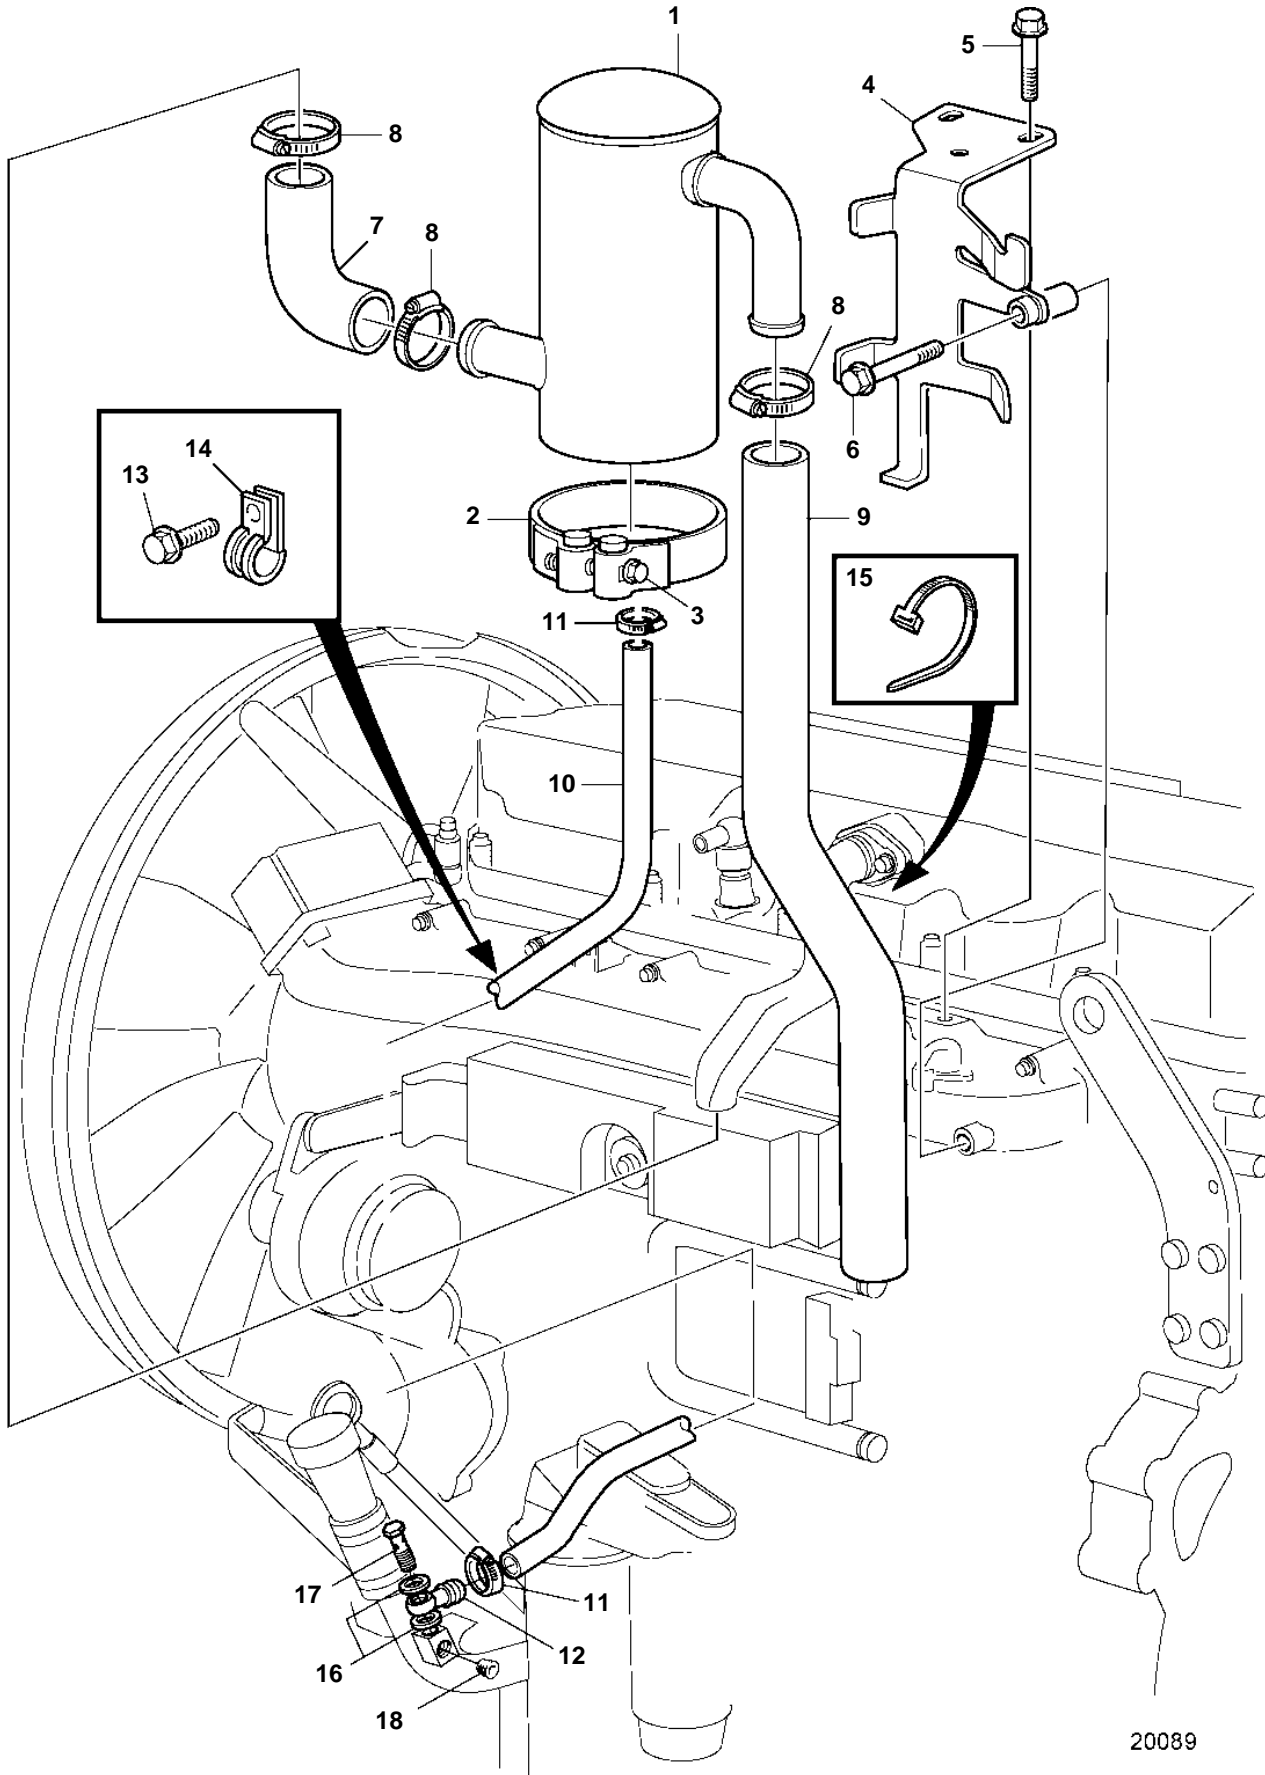

TAD940GE, TAD941GE

TAD940GE, TAD941GE

| REF | PART NO. | QTY | DESCRIPTION     | NOTES   |
|-----|----------|-----|-----------------|---------|
| 1   | 11033878 | 1   | Oil trap        |         |
| 2   | 1545256  | 1   | Tensioning band |         |
| 3   | 1545257  | 1   | Screw           |         |
| 4   | 11129260 | 1   | Bracket         |         |
| 5   | 946173   | 2   | Flange screw    |         |
| 6   | 965217   | 1   | Flange screw    |         |
| 7   | 11128756 | 1   | Hose            |         |
| 8   | 943476   | 3   | Hose clamp      |         |
| 9   | 942707   | 1   | Rubber hose     | L=700mm |
| 10  | 983342   | 1   | Hose            | L=950mm |
| 11  | 943470   | 2   | Hose clamp      |         |
| 12  | 977753   | 1   | Banjo nipple    |         |
| 13  | 942810   | 1   | Clamp           |         |
| 14  | 946440   | 1   | Flange screw    |         |
| 15  | 948211   | 1   | Strip clamp     |         |
| 16  | 976929   | 2   | Gasket          |         |
| 17  | 25167    | 1   | Hollow screw    |         |
| 18  |          | 1   | Plug            |         |