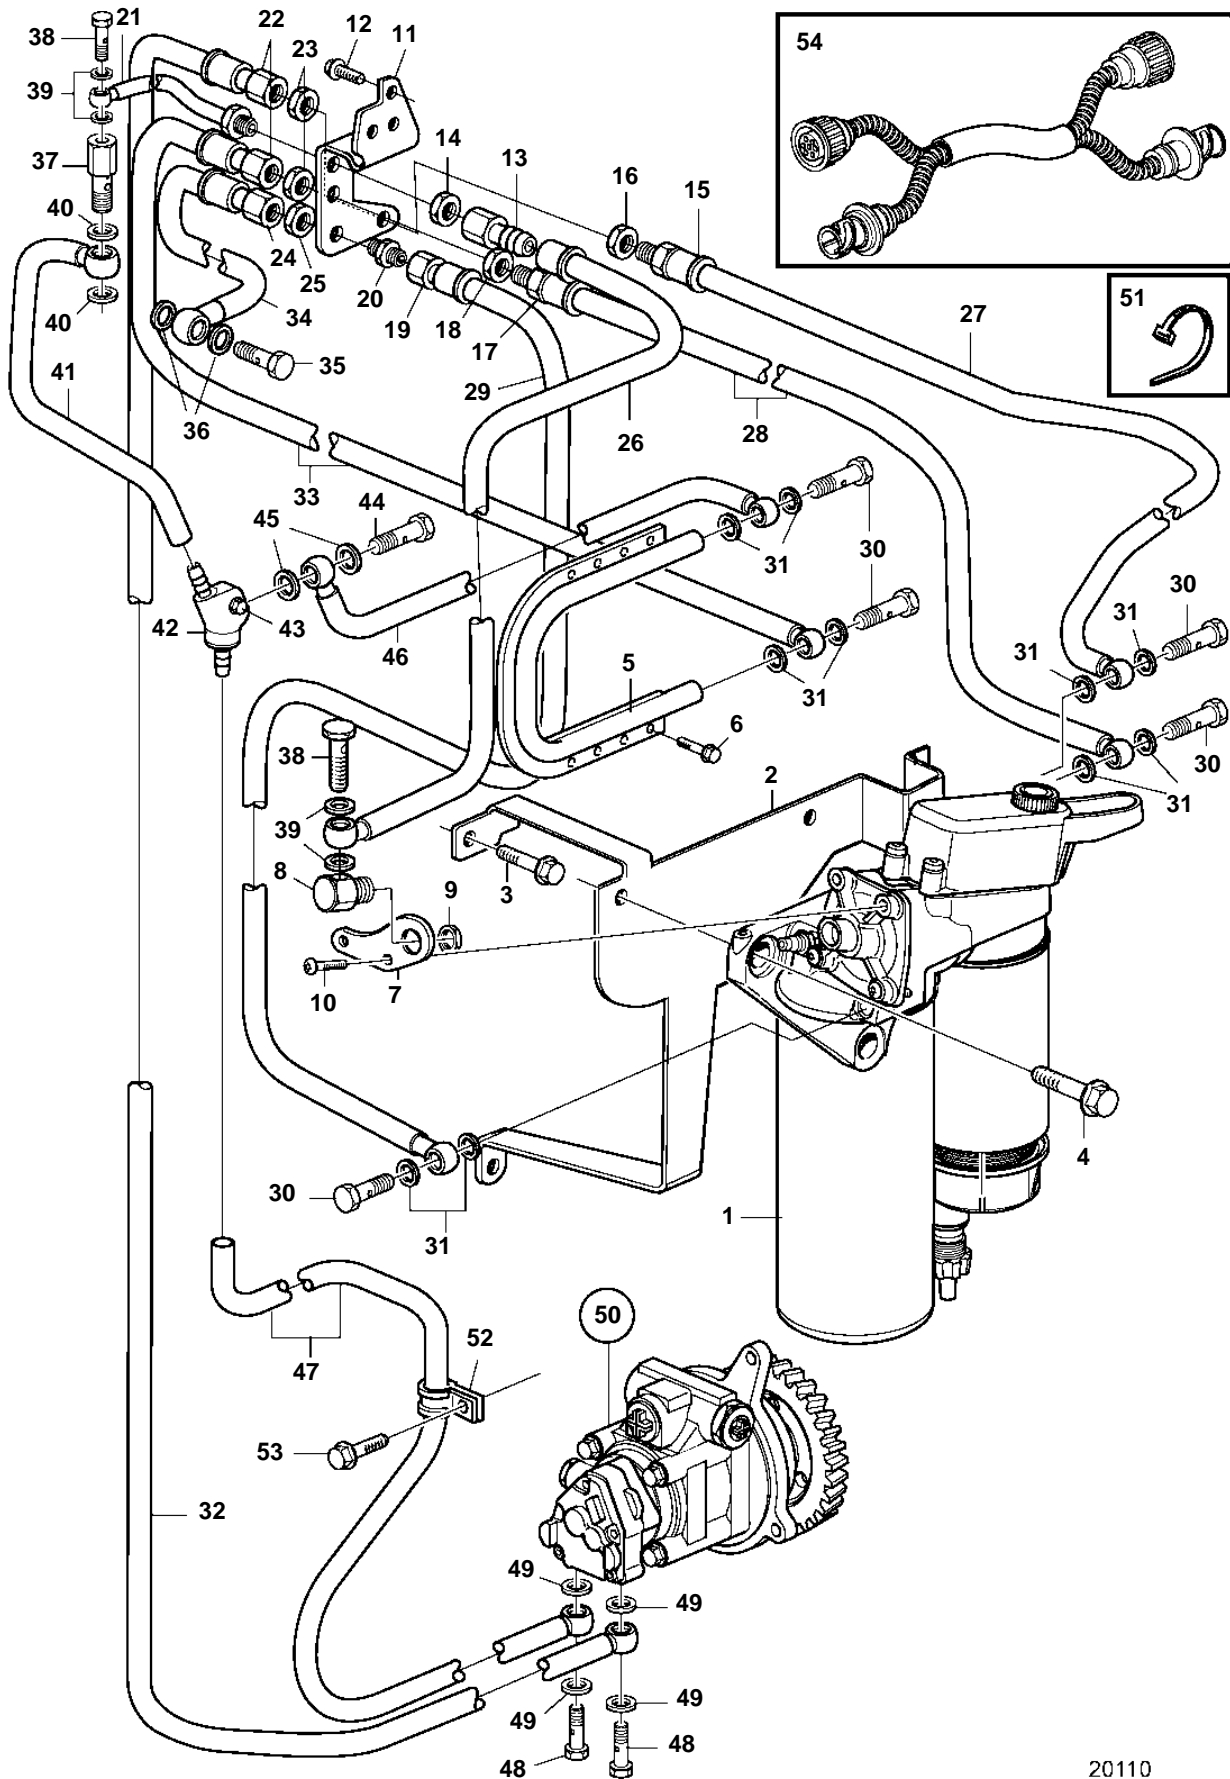

TAD940GE, TAD941GE

TAD940GE, TAD941GE

REF	PART NO.	QTY	DESCRIPTION	SEE SEC.	NOTES
1		1	Fuel filter		
				6775	
2		1	Bracket		
3	946440	2	Flange screw		M8x16mm
4		2	Flange screw		
5	20562394	1	Fuel pipe		
6	946934	8	Flange screw		(949845)
7		1	Bracket		
8	20397714	1	Hollow screw		
9	957019	1	Nut		
10	975981	2	6 point socket screw		
11	11128085	1	Bracket		
12	947760	3	Flange screw		
13	8170877	1	Nipple		
14	957018	1	Nut		
15	957083	1	Nipple		
16	957019	1	Nut		
17	8148326	1	Nipple		
18	957021	1	Nut		
19	957084	1	Nipple		
20	957020	1	Nut		
21	3838379	1	Air vent pipe		
22	8148326	1	Nipple		
23	957021	1	Nut		
24	957084	1	Nipple		
25	957020	1	Nut		
26	3838356	1	Hose		
27	3838322	1	Hose		
28	3838351	1	Hose		
29	3838297	1	Hose		
30	25167	2	Hollow screw		
31	982723	4	Gasket		
32	3838378	1	Fuel pipe		
33	3838376	1	Fuel pipe		
34	3838377	1	Fuel pipe		
35	941686	1	Hollow screw		
36	11991		Seal		
37	20450468	1	Overflow valve		
38	48634	2	Hollow screw		
39	982721	4	Gasket		
40	982724	2	Gasket		
41	3807068	1	Fuel pipe		
42		1	· Connector		
43	947760	1	Flange screw		M8x40mm
44	25167	1	Hollow screw		
45	11991	2	Seal		
46	20440256	1	Fuel pipe		
47	20520748	1	Fuel pipe		
48	941686	2	Hollow screw		
49	982724	4	Gasket		
50		1	Injection pump		
				6775	
51	948211	2	Strip clamp		
52	949747	X	Clamp		
53	946440	X	Flange screw		M8x16mm
54	3587426	1	Wiring harness		L=3,0m