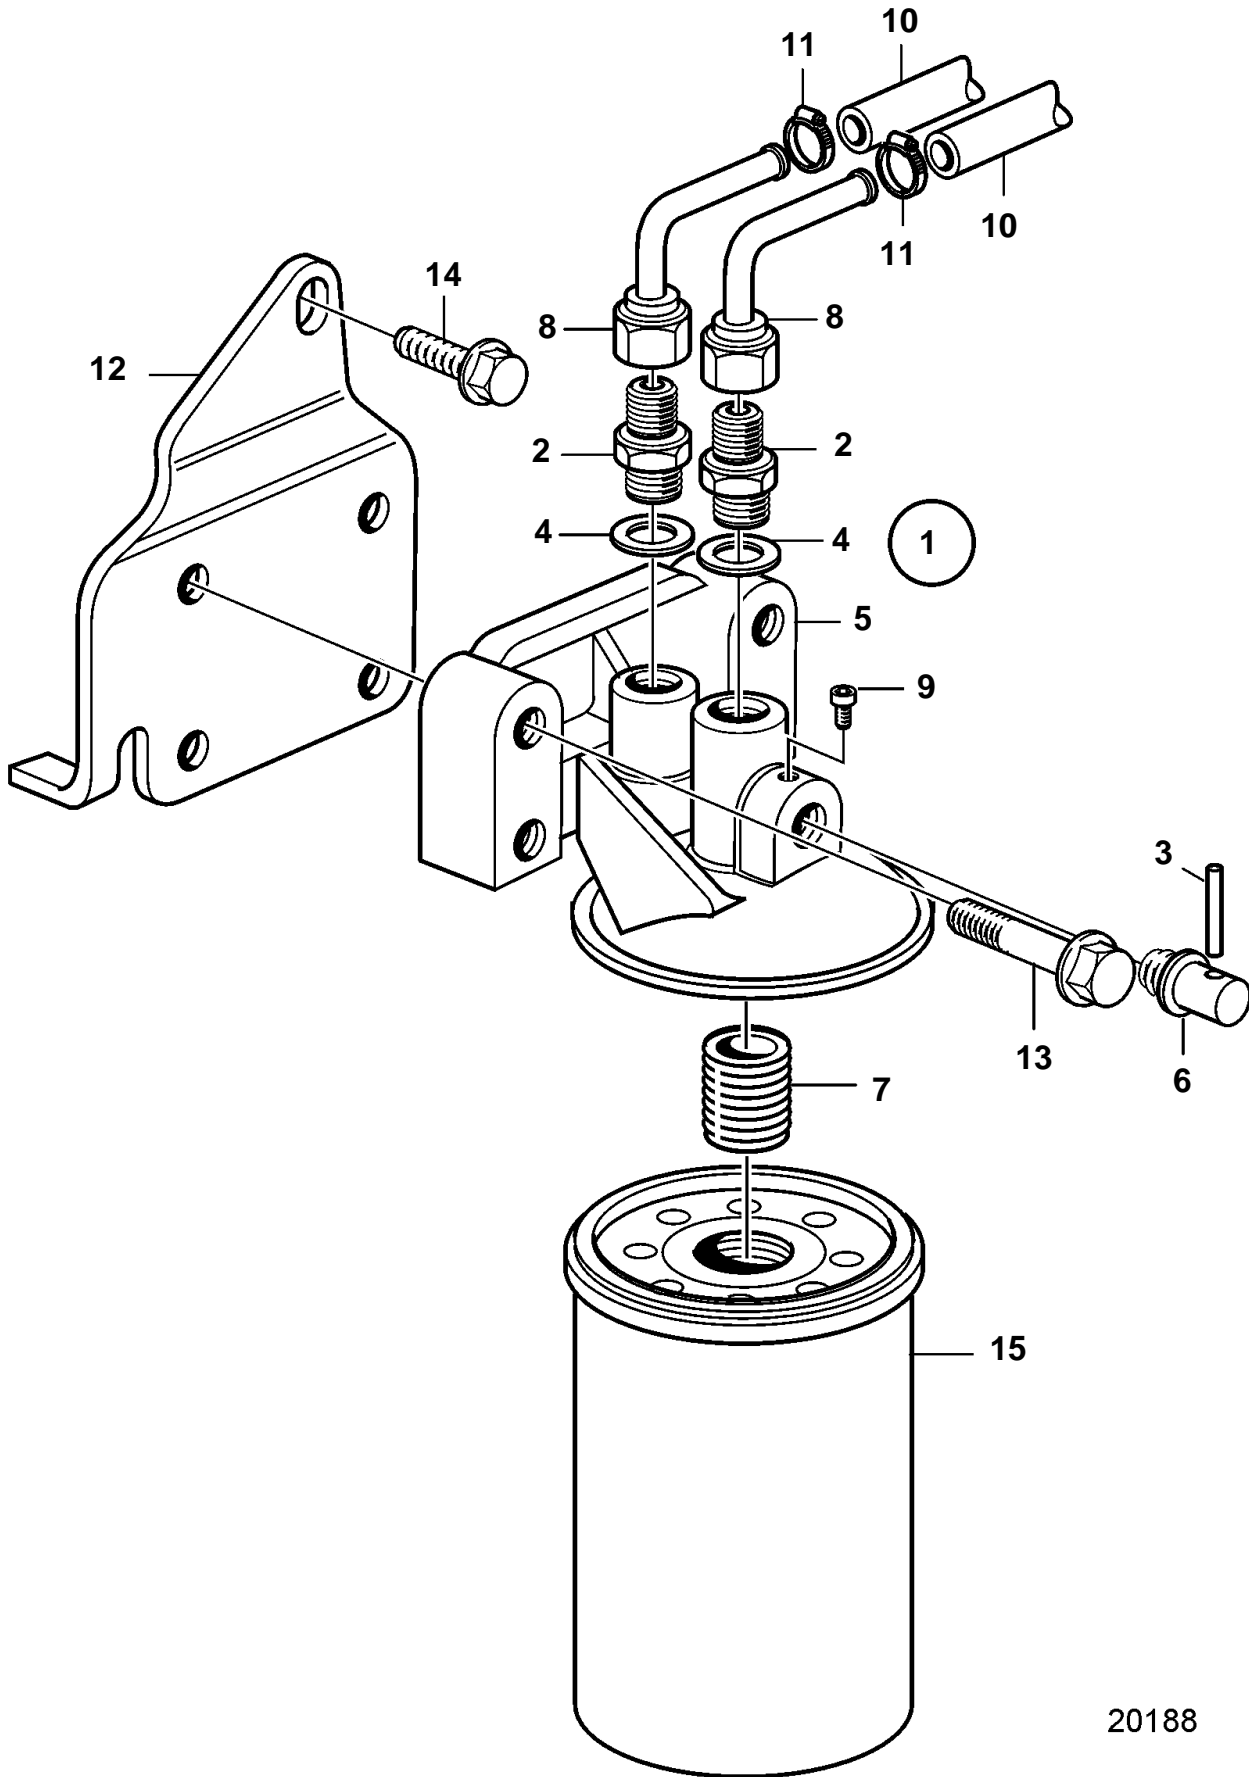

TAD940GE, TAD941GE

20188

TAD940GE, TAD941GE

REF	PART NO.	QTY	DESCRIPTION	NOTES
1		1	Bracket	
2	941754	2	· Nipple	
3	951968	1	· Spring pin	
4	969011	2	· Gasket	
5	1661683	1	· Housing	
6	1661686	1	· Spindle	
7	1676554	1	· Nipple	
8	11033093	2	· Riser	
9	961236	1	· Screw	
10	943367	2	Hose	L=640mm
11	943470	4	Hose clamp	
12	3837448	1	Bracket	
13	946671	4	Flange screw	M8x30mm
14	946471	1	Screw	M10x16mm
15	20532237	1	Coolant filter	