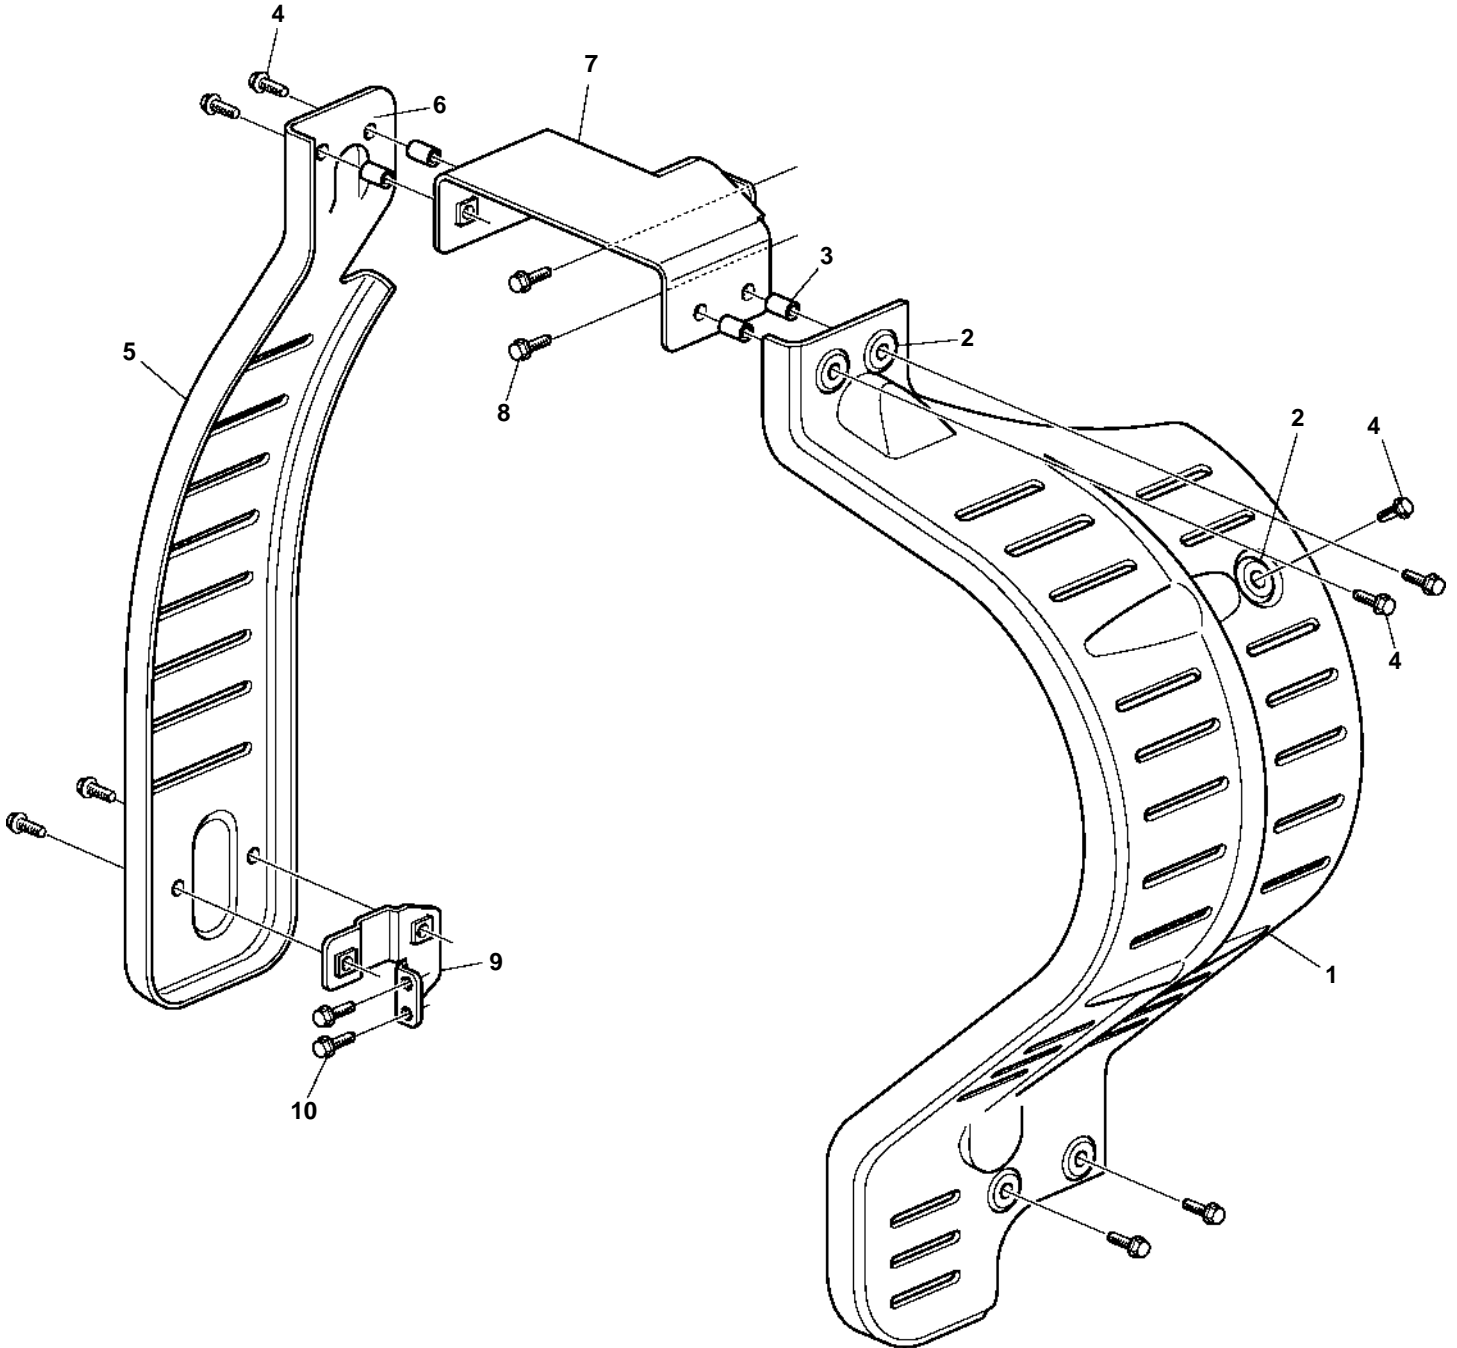

TAD940GE, TAD941GE

20150

TAD940GE, TAD941GE

| REF | PART NO. | QTY | DESCRIPTION      | NOTES    |
|-----|----------|-----|------------------|----------|
| 1   | 3839223  | 1   | Belt protector   |          |
| 2   | 673989   | 5   | · Rubber bushing |          |
| 3   | 3830336  | 9   | Spacer           |          |
| 4   | 945444   | 9   | Flange screw     | M8x25mm  |
| 5   | 3839222  | 1   | Belt protector   |          |
| 6   | 673989   | 4   | · Rubber bushing |          |
| 7   | 3838160  | 1   | Bracket          |          |
| 8   | 946471   | 2   | Screw            | M10x16mm |
| 9   | 3839168  | 1   | Bracket          |          |
| 10  | 946440   | 2   | Flange screw     | M8x16mm  |