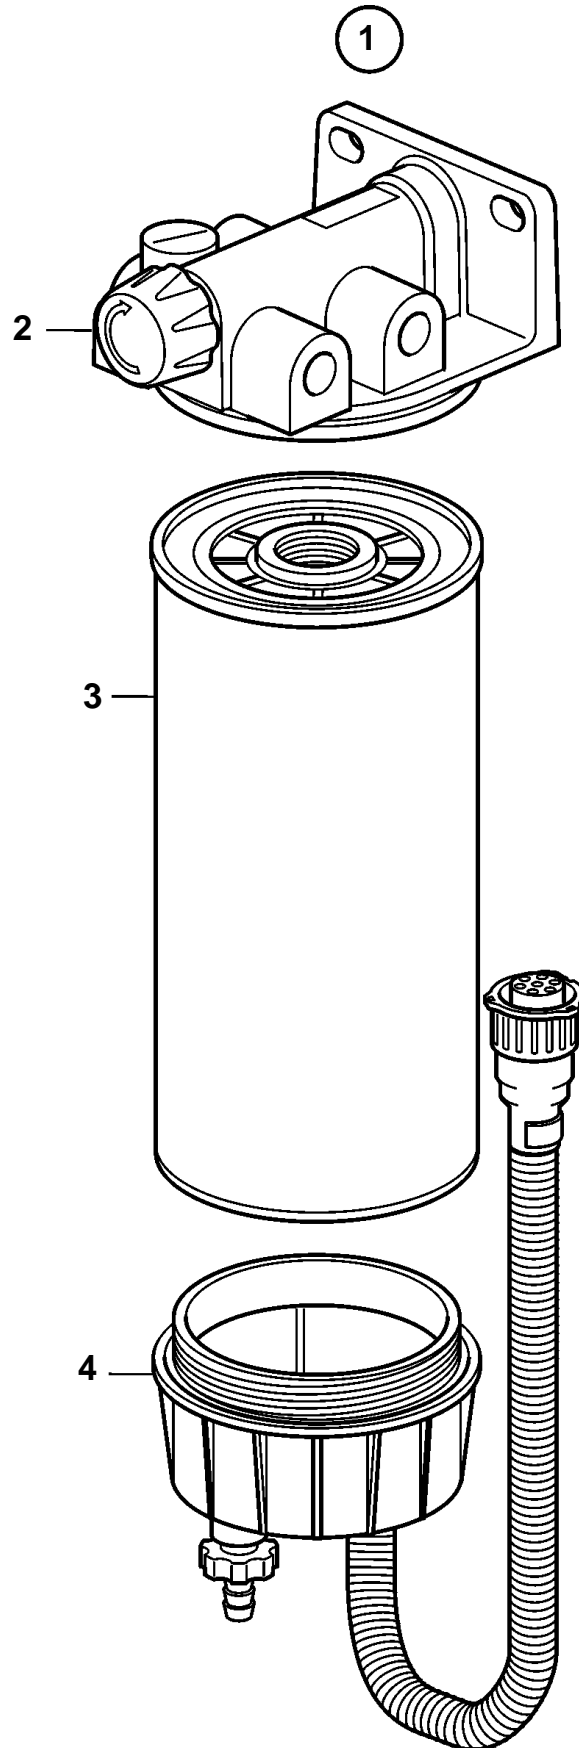

TAD750VE, TAD760VE

22751

TAD750VE, TAD760VE

REF	PART NO.	QTY	DESCRIPTION	NOTES
1	11110709	1	Fuel filter kit	Integrated hand fuel pump.
2		1	· Filter housing	
3	11110683	1	· Fuel filter	
4	11110737	1	· Water separator	