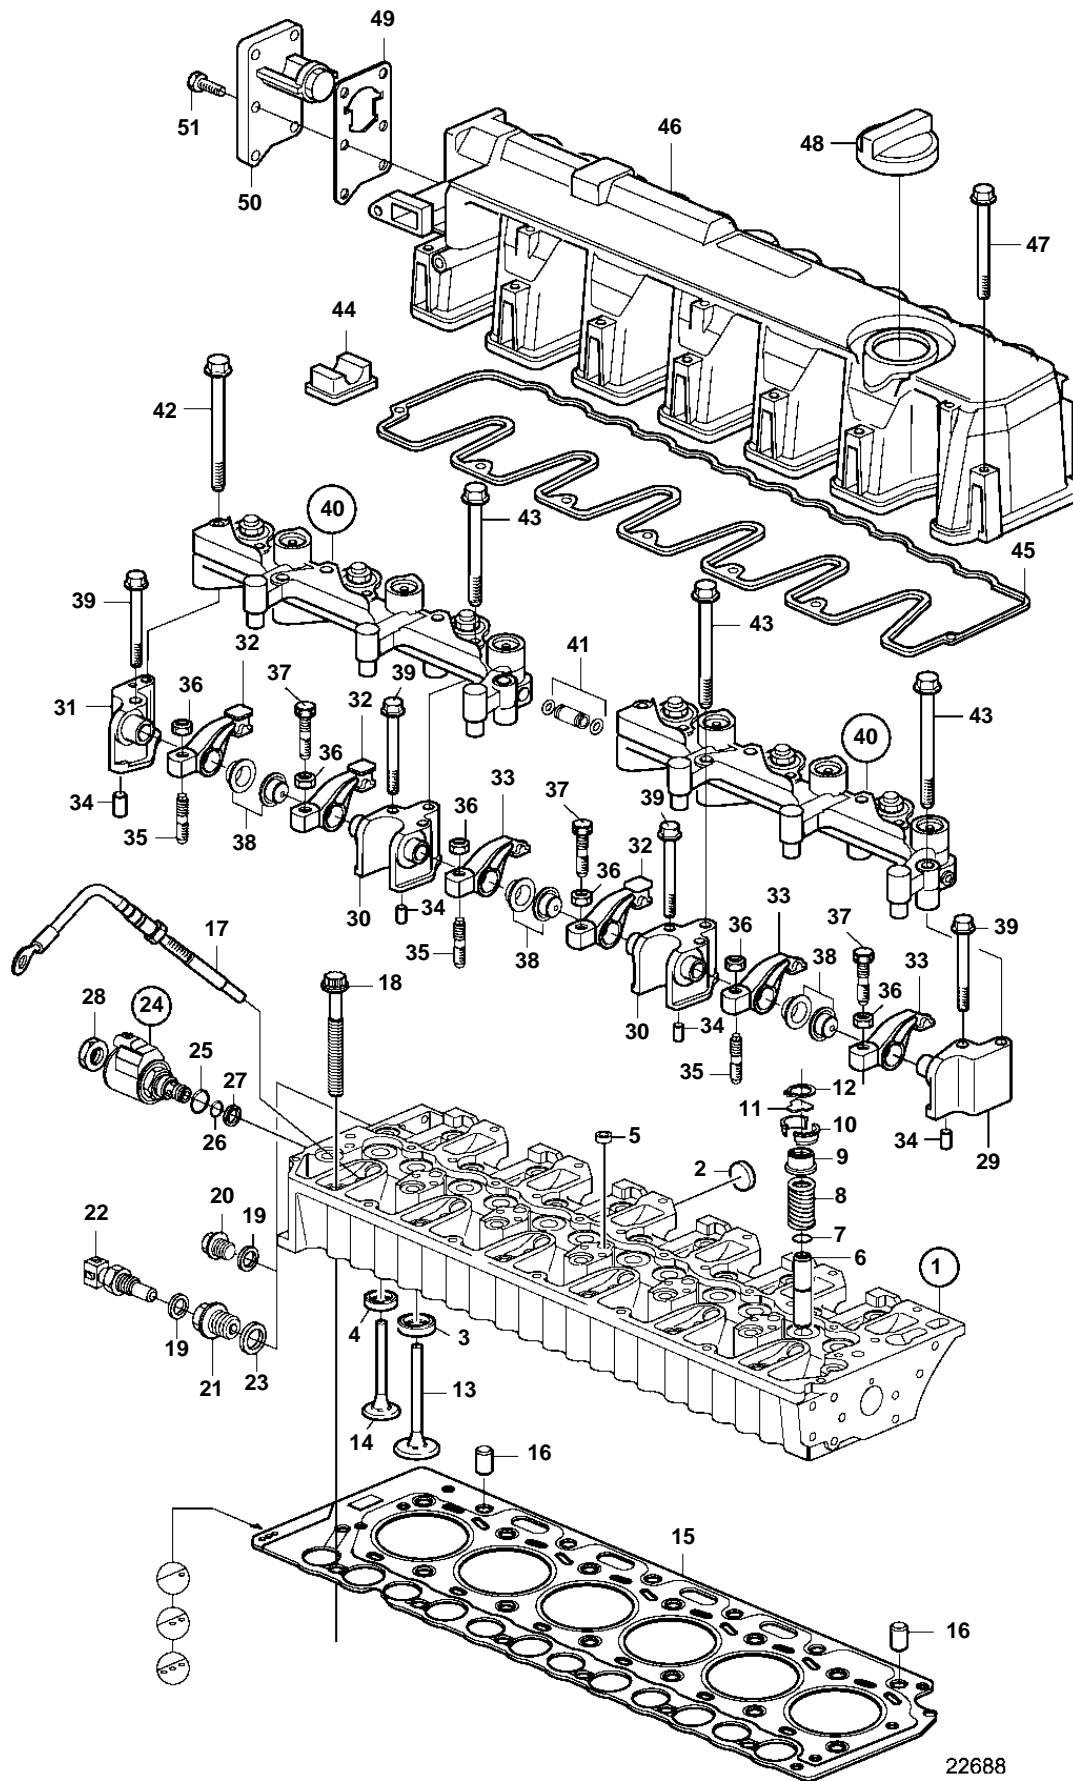

TAD760VE

22688

TAD760VE

REF	PART NO.	QTY	DESCRIPTION	NOTES
1	3803975	1	Cylinder head, exch	
2	20412745	5	· Plug	
3	20459962	6	· Valve seat, intake	STD, STD=49,09mm
	20580079	6	Valve seat, intake	O.S=0,20mm
	20580080	6	Valve seat, intake	O.S=0,40mm
4	20845144	6	· Valve seat, exhaust	STD, STD=43,60mm
	20580082	6	Valve seat, exhaust	O.S=0,20mm
	20580083	6	Valve seat, exhaust	O.S=0,40mm
5	20412733	5	· Plug	
6	20405897	12	· Valve guide	STD, STD=15,00mm
	20580074	12	Valve guide	O.S=0,25mm
	20580078	12	Valve guide	O.S=0.50mm
7	976013	12	· O-ring	
8	11700347	12	· Valve spring	
9	20792473	12	· Washer	
10	11700345	24	· Valve collet	
11	20840807	12	· Thrust washer	
12	20792103	12	· Lock ring	
13	20758481	6	· Inlet valve	
14	20755883	6	· Exhaust valve	
15	20792926	1	Gasket	TH=1,45mm
	20798075	1	Gasket	TH=1,55mm
	20798110	1	Gasket	TH=1,65mm
16	20405521	2	Locating pin	
17	20783049	6	Glow plug	24V
18	11700334	26	Screw	
19	969011	2	Gasket	
20	20405716	1	Plug	
21	20450683	1	Adapter	
22	20513340	1	Temperature sensor, fuel	
23	947628	1	Gasket	
24	20795296	1	· Solenoid valve	
25	20805529	1	· O-ring	
26	20805531	1	· O-ring	
27	20805533	1	· Support ring	
28	20845198	1	· Nut	
29	20826696	1	Bearing bracket	
30	20793045	5	Bearing bracket	
31	20794124	1	Bearing bracket	
32	20792878	6	Rocker arm	
33	20792876	6	Rocker arm	
34	20790837	7	Locating pin	
35	20792468	6	Adjuster screw	
36	11700373	12	Nut	
37	20816389	6	Adjuster screw	
38	20794115	12	Snap ring	
39	965181	7	Screw	
40	20799402	1	Agr-module	Delivered as a kit.
41	20799610	1	· Connector	
42	20799653	7	Screw	
43	20450802	7	Screw	
44	20412600	1	Cover	
45	20792871	1	Gasket, valve cover	
46	20792867	1	Valve cover	
47	20412601	13	Screw	
48	20412589	1	Filler cap	
49	20840801	1	Gasket	
50	20840827	1	Oil distributor	
51	20792158	6	Screw	