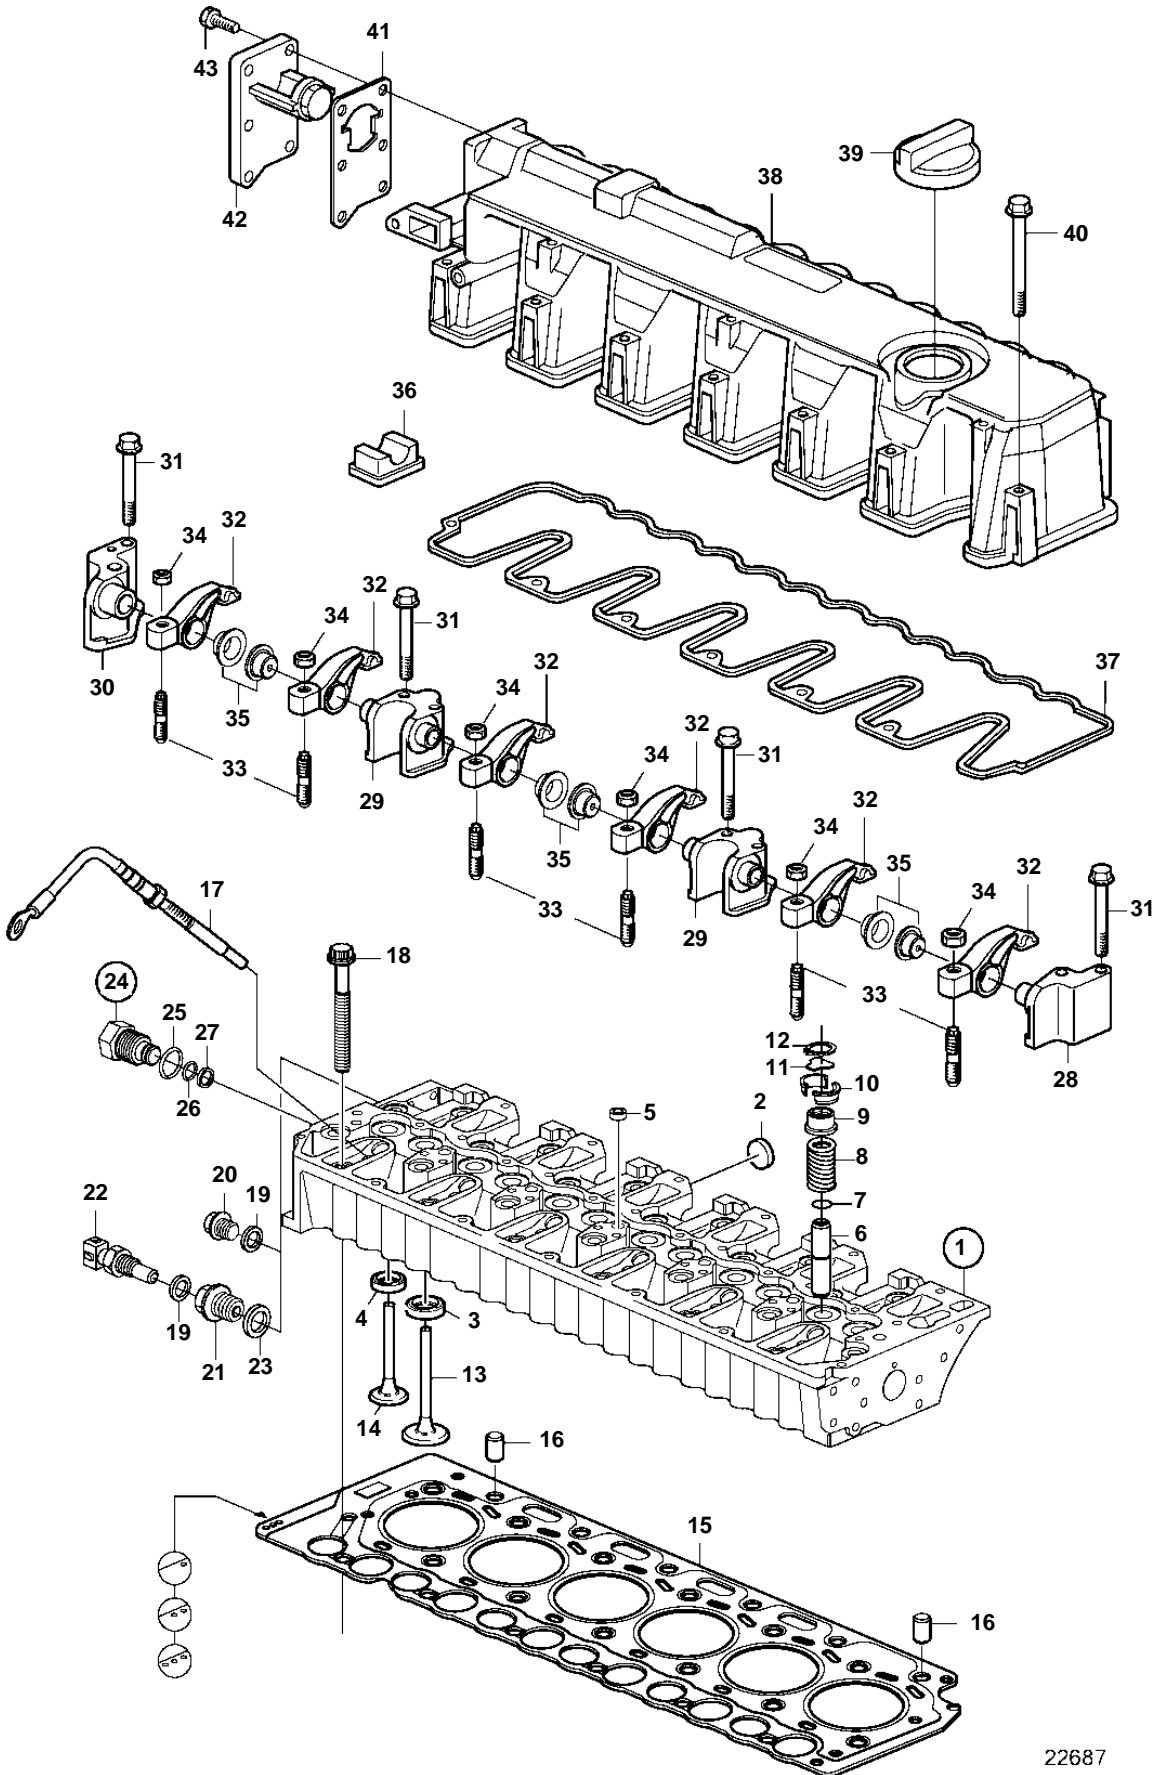

TAD750VE

22687

TAD750VE

REF	PART NO.	QTY	DESCRIPTION	NOTES
1	3803975	1	Cylinder head, exch	
2	20412745	5	· Plug	
3	20459962	6	· Valve seat, intake	STD=49,09mm, STD
	20580079	6	Valve seat, intake	O.S=0,20mm
	20580080	6	Valve seat, intake	O.S=0,40mm
4	20845144	6	· Valve seat, exhaust	STD, STD=43,60mm
	20580082	6	Valve seat, exhaust	O.S=0,20mm
	20580083	6	Valve seat, exhaust	O.S=0,40mm
5	20412733	5	· Plug	
6	20405897	12	· Valve guide	STD, STD=15,00mm
	20580074	12	Valve guide	O.S=0,25mm
	20580078	12	Valve guide	O.S=0.50mm
7	976013	12	· O-ring	
8	11700347	12	· Valve spring	
9	20792473	12	· Washer	
10	11700345	24	· Valve collet	
11	20840807	12	· Thrust washer	
12	20792103	12	· Lock ring	
13	20758481	6	· Inlet valve	
14	20755883	6	· Exhaust valve	
15	20792926	1	Gasket	TH=1,45mm
	20798075	1	Gasket	TH=1,55mm
	20798110	1	Gasket	TH=1,65mm
16	20405521	2	Locating pin	
17	20783049	6	Glow plug	24V
18	11700334	26	Screw	
19	969011	2	Gasket	
20	20405716	1	Plug	
21	20450683	1	Adapter	
22	20513340	1	Temperature sensor, fuel	(20450685)
23	947628	1	Gasket	
24	20805523	1	Sealing plug	
25	20805529	1	· O-ring	
26	20805531	1	· O-ring	
27	20805533	1	· Support ring	
28	20805512	1	Bearing bracket	
29	20805516	5	Bearing bracket	
30	20805520	1	Bearing bracket	
31	965181	14	Screw	
32	20849924	2	Rocker arm	
33	20792468	12	Adjuster screw	
34	11700373	12	Nut	
35	20794115	12	Snap ring	
36	20412600	1	Cover	
37	20792871	1	Gasket, valve cover	
38	20792867	1	Valve cover	
39	20412589	1	Filler cap	
40	20412601	13	Screw	
41	20840801	1	Gasket	
42	20840827	1	Oil distributor	
43	20792158	6	Screw	