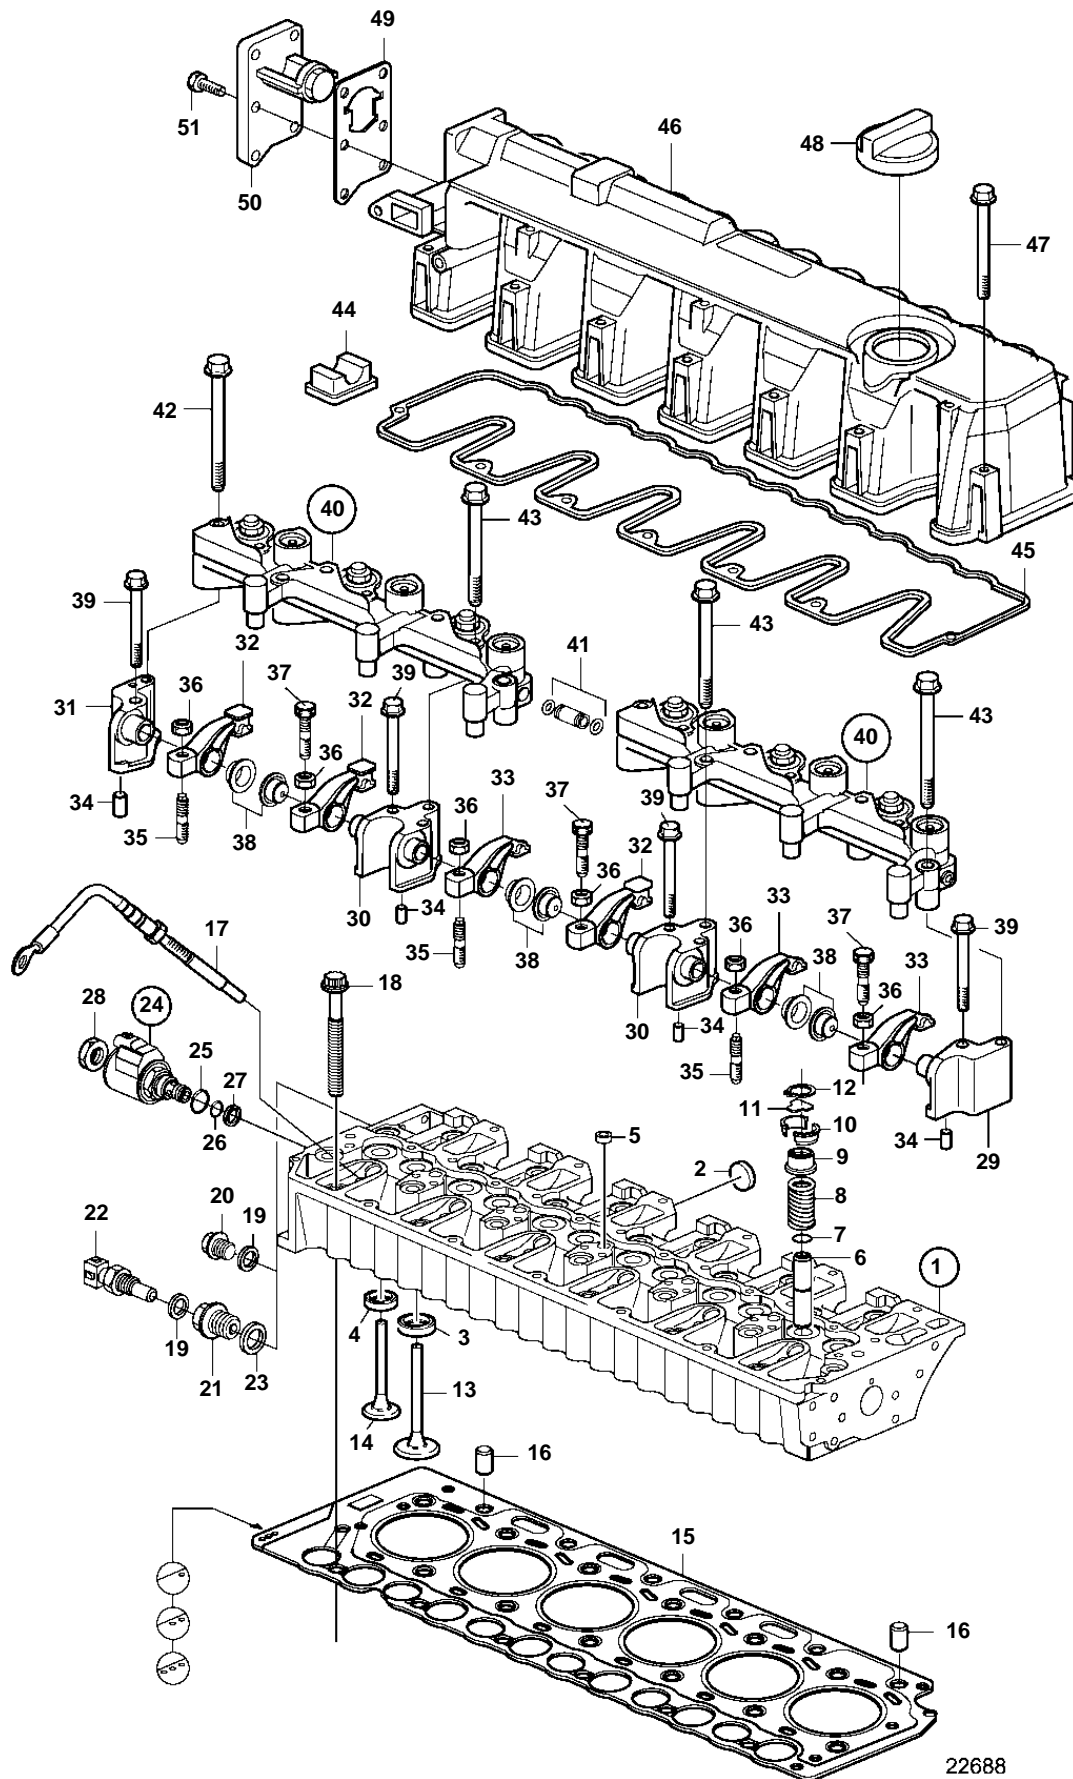

TAD760VE

22688

TAD760VE

REF	PART NO.	QTY	DESCRIPTION	NOTES
1	3803975	1	Cylinder head, exch	
2	20412745	5	· Plug	
3	20459962	6	· Valve seat, intake	STD, STD=49,09mm
	20580079	6	Valve seat, intake	O.S=0,20mm
	20580080	6	Valve seat, intake	O.S=0,40mm
4	20845144	6	· Valve seat, exhaust	STD, STD=43,60mm
	20580082	6	Valve seat, exhaust	O.S=0,20mm
	20580083	6	Valve seat, exhaust	O.S=0,40mm
5	20412733	5	· Plug	
6	20405897	12	· Valve guide	STD, STD=15,00mm
	20580074	12	Valve guide	O.S=0,25mm
	20580078	12	Valve guide	O.S=0.50mm
7	976013	12	· O-ring	
8	11700347	12	· Valve spring	
9	20792473	12	· Washer	
10	11700345	24	· Valve collet	
11	20840807	12	· Thrust washer	
12	20792103	12	· Lock ring	
13	20758481	6	· Inlet valve	
14	20755883	6	· Exhaust valve	
15	20792926	1	Gasket	TH=1,45mm
	20798075	1	Gasket	TH=1,55mm
	20798110	1	Gasket	TH=1,65mm
16	20405521	2	Locating pin	
17	20783049	6	Glow plug	24V
18	11700334	26	Screw	
19	969011	2	Gasket	
20	20405716	1	Plug	
21	20450683	1	Adapter	
22	20513340	1	Temperature sensor, fuel	
23	947628	1	Gasket	
24	20795296	1	· Solenoid valve	
25	20805529	1	· O-ring	
26	20805531	1	· O-ring	
27	20805533	1	· Support ring	
28	20845198	1	· Nut	
29	20826696	1	Bearing bracket	
30	20793045	5	Bearing bracket	
31	20794124	1	Bearing bracket	
32	20792878	6	Rocker arm	
33	20792876	6	Rocker arm	
34	20790837	7	Locating pin	
35	20792468	6	Adjuster screw	
36	11700373	12	Nut	
37	20816389	6	Adjuster screw	
38	20794115	12	Snap ring	
39	965181	7	Screw	
40	20799402	1	Agr-module	Delivered as a kit.
41	20799610	1	· Connector	
42	20799653	7	Screw	
43	20450802	7	Screw	
44	20412600	1	Cover	
45	20792871	1	Gasket, valve cover	
46	20792867	1	Valve cover	
47	20412601	13	Screw	
48	20412589	1	Filler cap	
49	20840801	1	Gasket	
50	20840827	1	Oil distributor	
51	20792158	6	Screw	