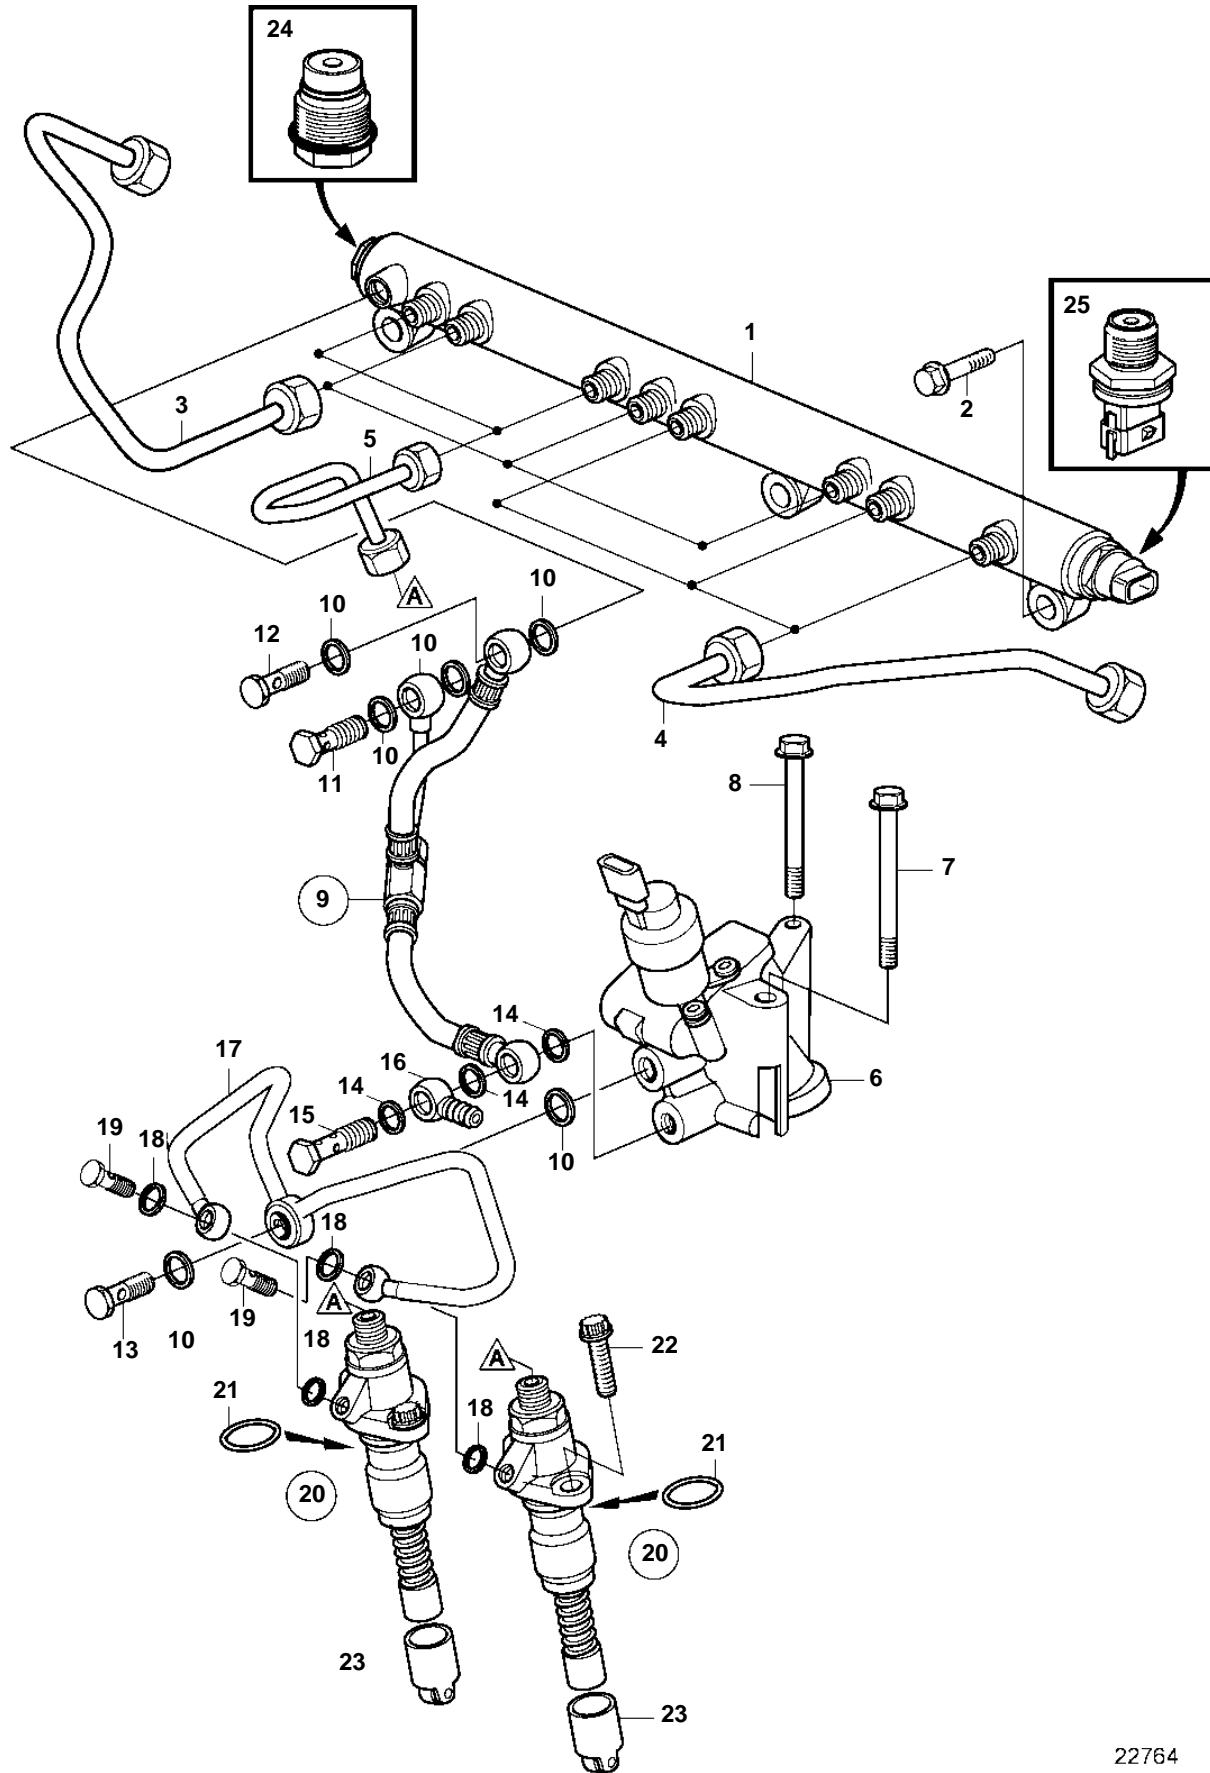

TAD750VE, TAD760VE

TAD750VE, TAD760VE

REF	PART NO.	QTY	DESCRIPTION	NOTES
1	20795289	1	Common rail	
2	20405504	3	Screw	
3	20795392	3	Delivery pipe	CYL 4,5,6
4	20795405	3	Delivery pipe	CYL 1,2,3
5	20795406	2	Delivery pipe	HIGH PRESSURE PUMP
6	20794130	1	Regulator	Fuel control unit.
7	20792140	1	Screw	L=85mm
8	965181	1	Screw	L=75mm
9	20796984	1	Return pipe	
10	969011	6	· Gasket	
11	20792099	1	· Hollow screw	
12	25167	1	· Hollow screw	
13	25167	1	Hollow screw	
14	20549894	3	Sealing ring	
15	20513688	1	Banjo nipple	
16	20799680	1	Hose connection	
17	20838205	1	Fuel pipe	
18	969011	4	Gasket	
19	20460936	2	Hollow screw	
20	3803941	2	Injection pump, exch	HIGH PRESSURE PUMP
21	20792162	2	· O-ring	
22	20793558	4	Flange screw	
23	20795661	2	Pump element tappet	
24	20793590	1	Delivery valve	
25	20792328	1	Pressure sensor	