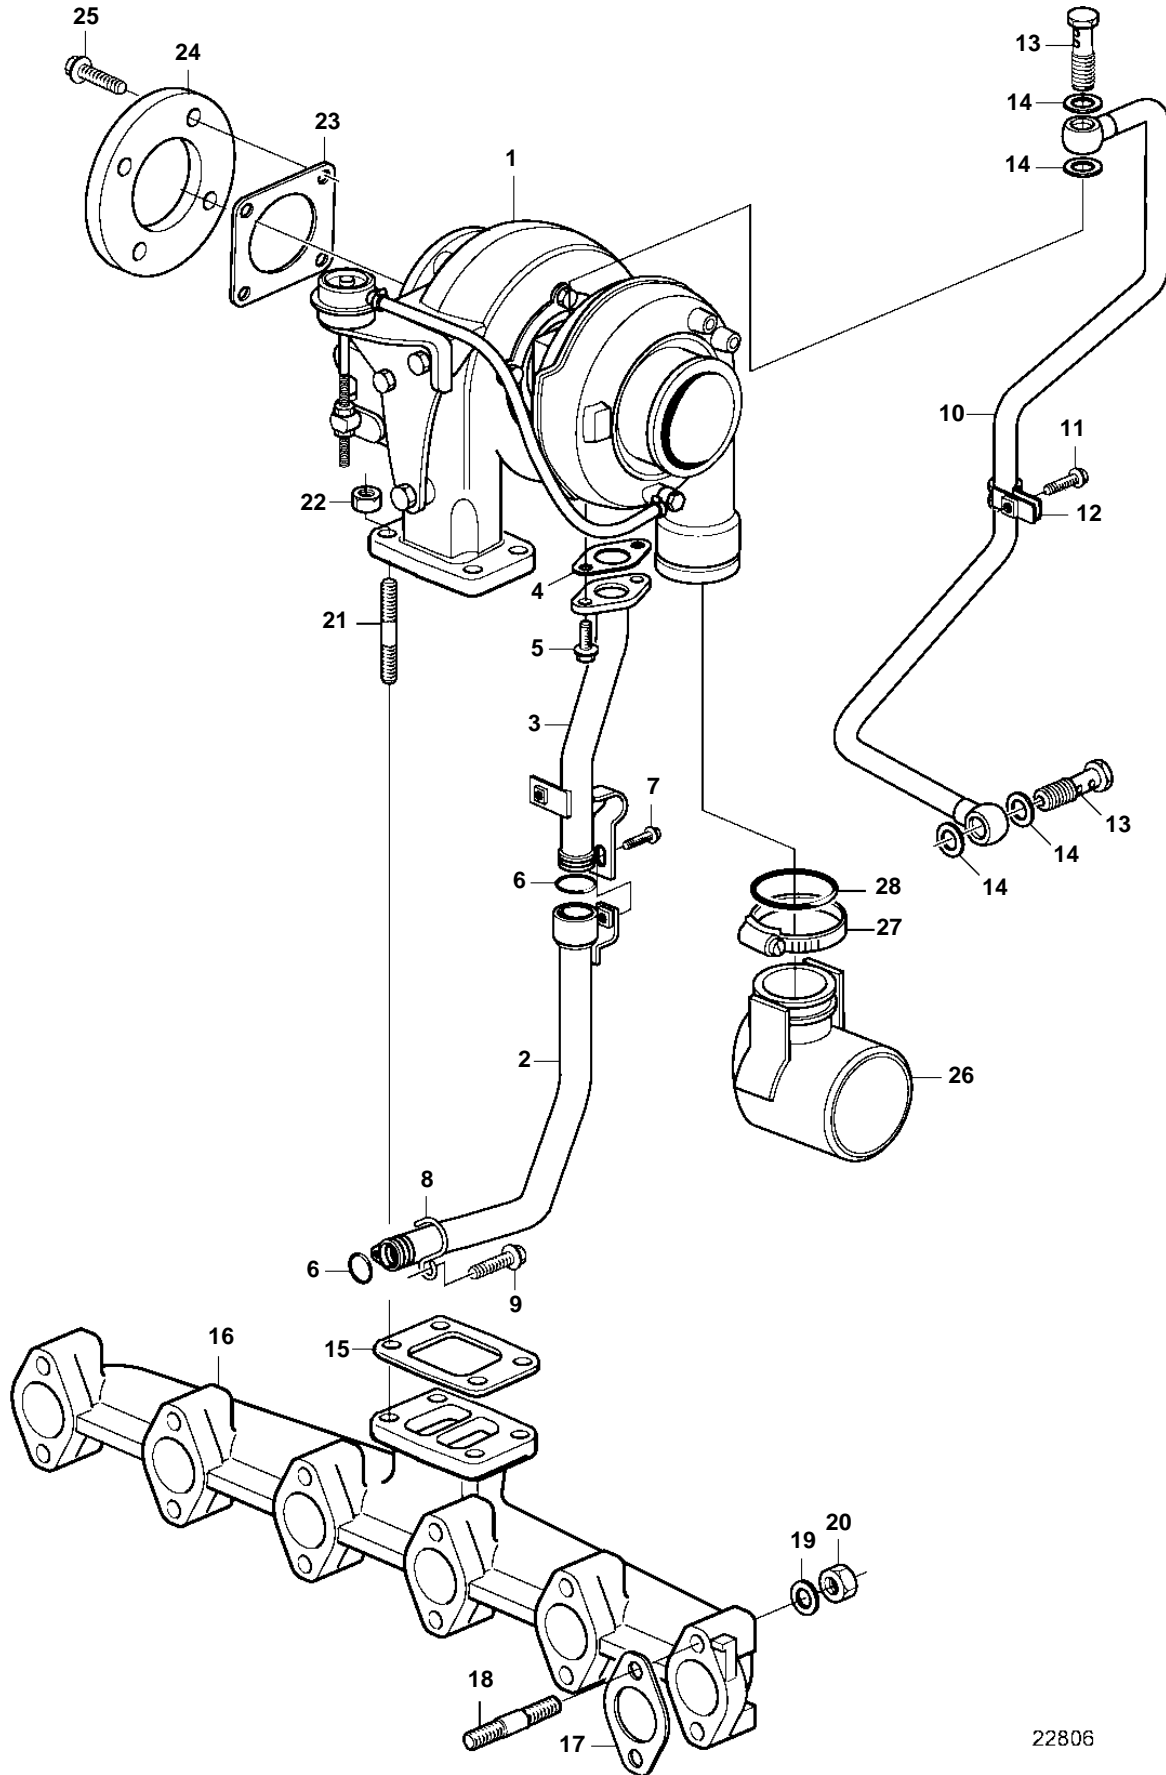

TAD650VE, TAD660VE

22806

TAD650VE, TAD660VE

REF	PART NO.	QTY	DESCRIPTION	NOTES
1	3802194	1	Turbocharger, exch	With wastegate.
2	20798921	1	Oil return pipe	
3	20798914	1	Oil return pipe	
4	20405790	1	Gasket	
5	20405885	2	Screw	
6	20405822	2	O-ring	
7	20405898	1	Screw	
8	20405789	1	Retainer	
9	20405792	1	Screw	
10	20798715	1	Oil line	
11	20405792	1	Screw	
12	20450987	1	Clamp	
13	25167	2	Hollow screw	
14	969011	4	Gasket	
15	20559835	1	Gasket	
16	20459232	1	Exhaust pipe	
17	20557208	6	Gasket	
18	20405587	12	Stud	
19	20405588	12	Washer	
20	20505959	12	Nut	
21	20412314	4	Stud	
22	20412308	4	Nut	
23	20405969	1	Gasket	
24	20405916	1	Flange	
25	20405874	4	Screw	
26	20558801	1	Riser	
27	20412420	1	Clamp	
28	20405535	1	Sealing ring	