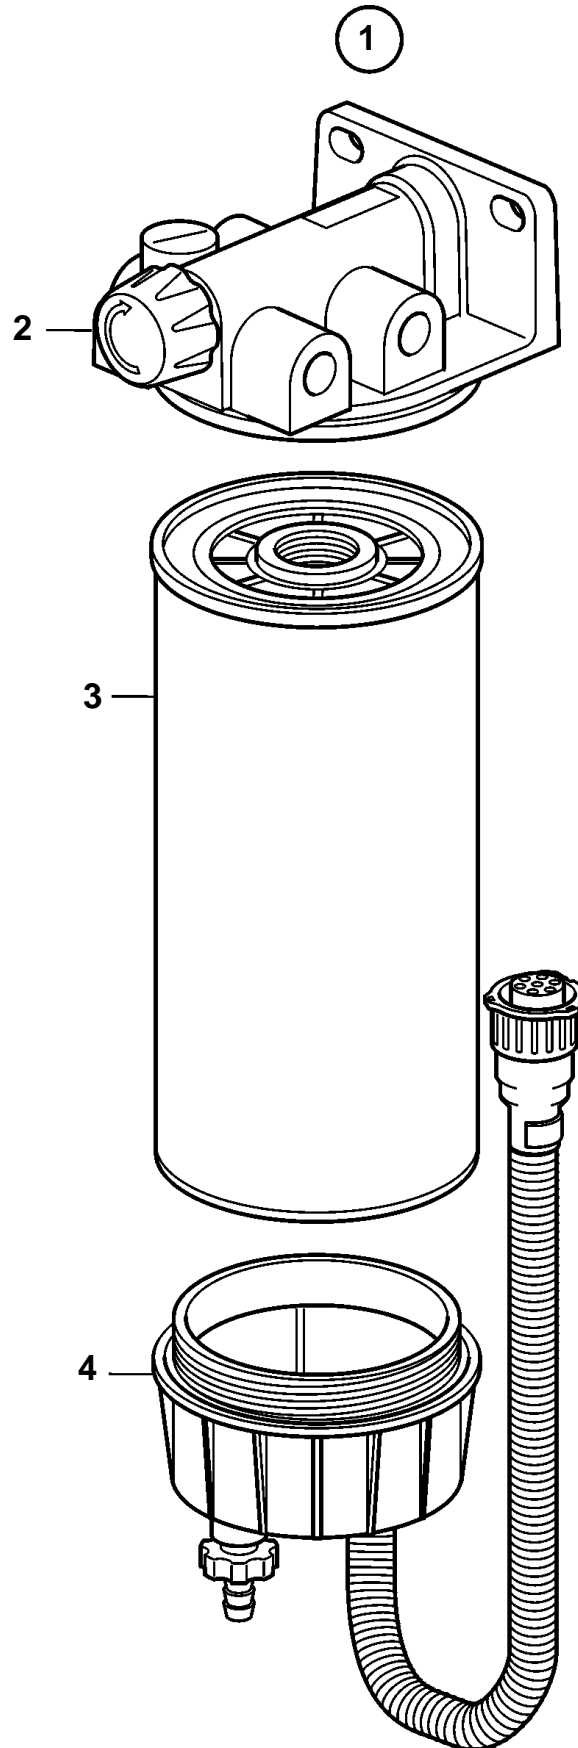

TAD650VE, TAD660VE

22751

TAD650VE, TAD660VE

REF	PART NO.	QTY	DESCRIPTION	NOTES
1	11110709	1	Fuel filter kit	Integrated hand fuel pump.
2		1	• Filter housing	
3	11110683	1	• Fuel filter	
4	11110737	1	• Water separator	