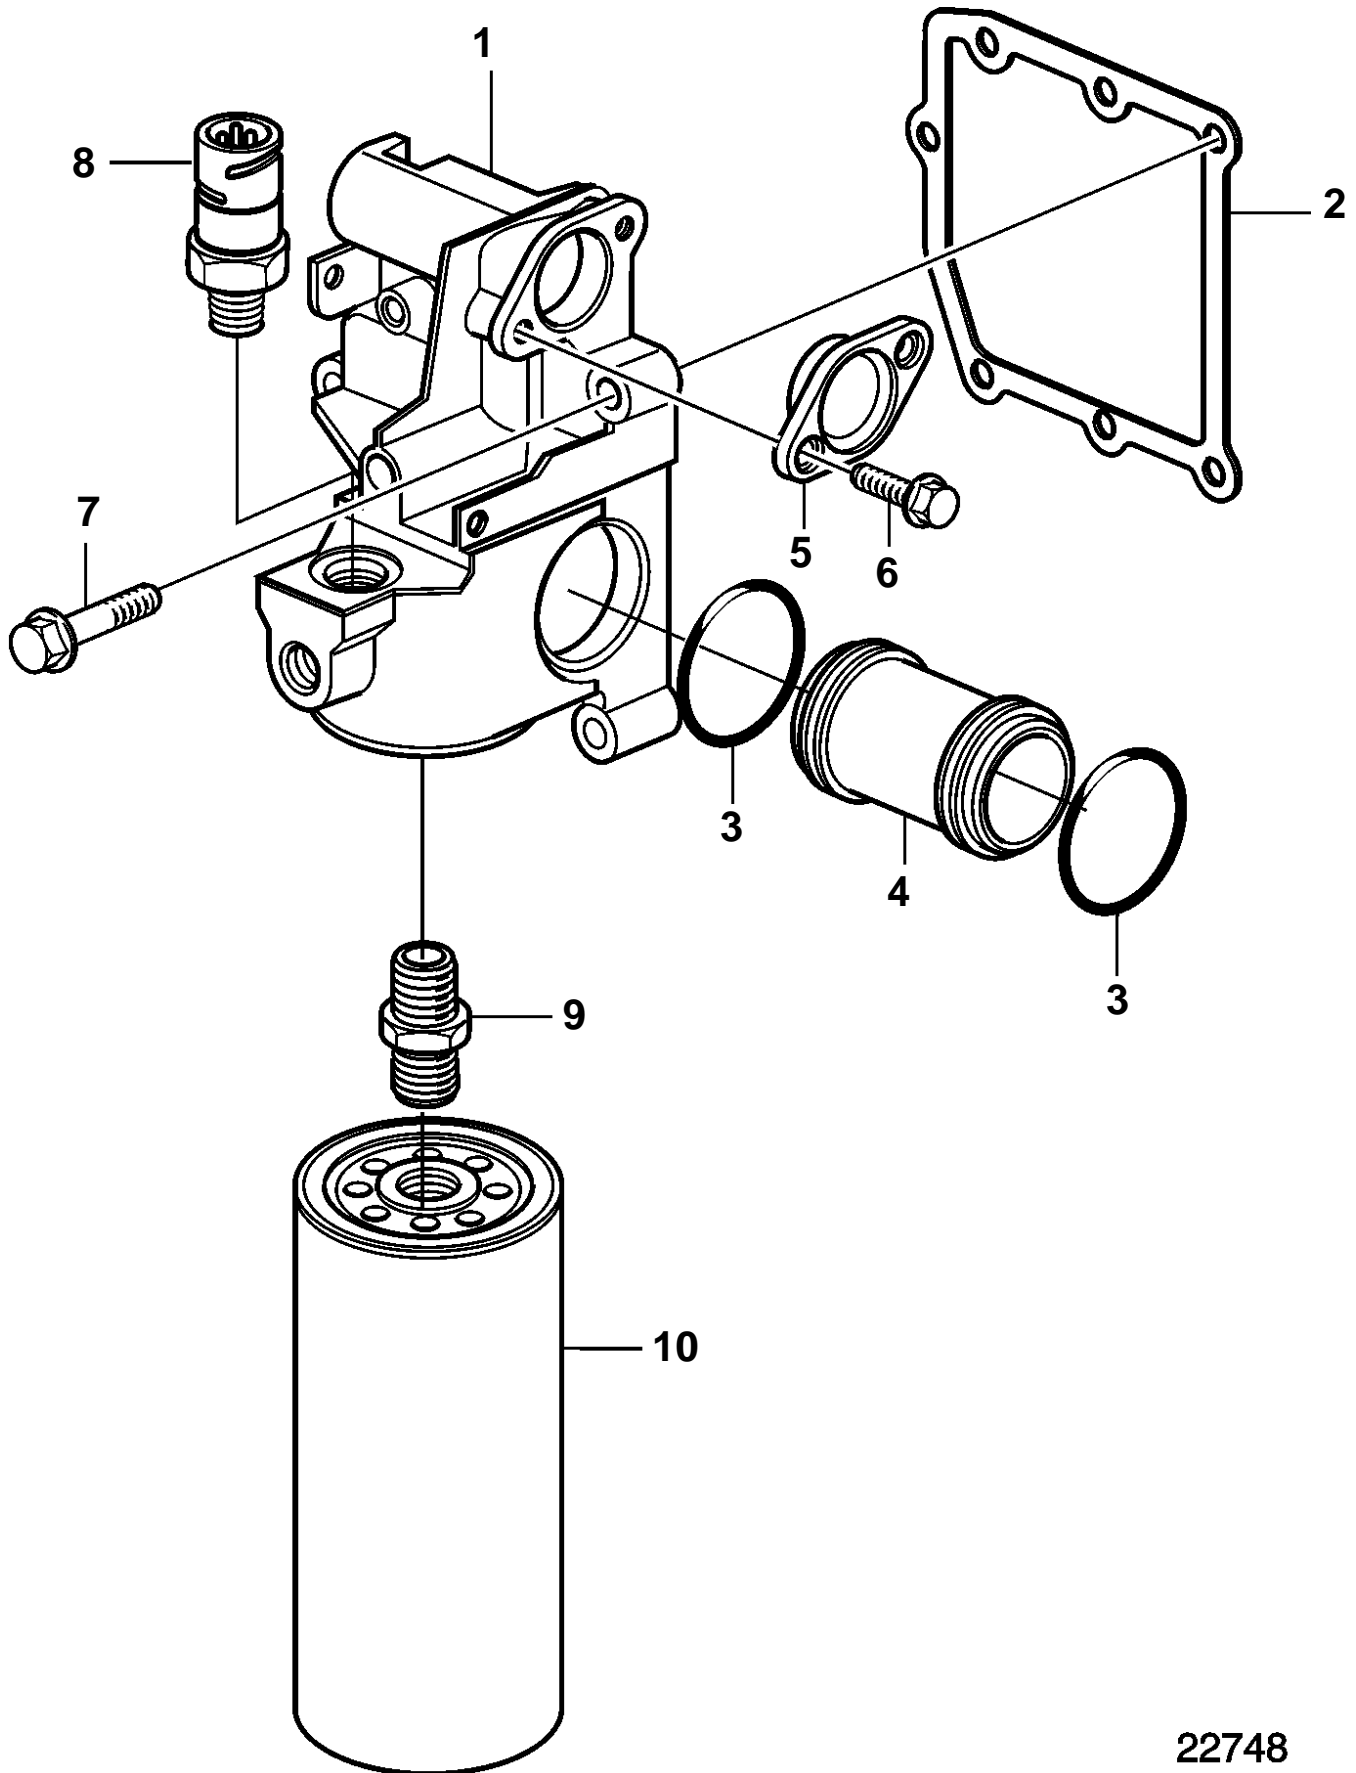

TAD650VE, TAD660VE

22748

TAD650VE, TAD660VE

REF	PART NO.	QTY	DESCRIPTION
1	20798891	1	Bracket
2	20459192	1	Gasket
3	20459193	2	Sealing ring
4	20459191	1	Plug
5	20798139	1	Cover
6	20799087	2	Screw
7	20412324	7	Screw
8	20766227	1	Fuel press regulator
9	20818370	1	Nipple
10	20805349		Fuel filter