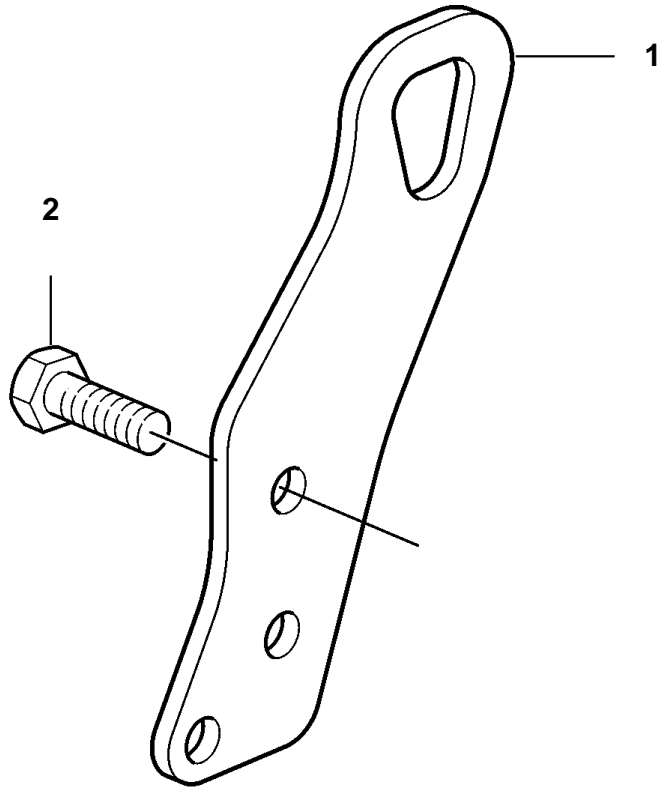

TAD520VE, TAD720VE, TAD721VE, TAD722VE

19368

TAD520VE, TAD720VE, TAD721VE, TAD722VE

REF	PART NO.	QTY	DESCRIPTION
1		1	Lifting eye
2	20450856	3	Screw
3		1	Lifting eye
4	970947	3	Screw