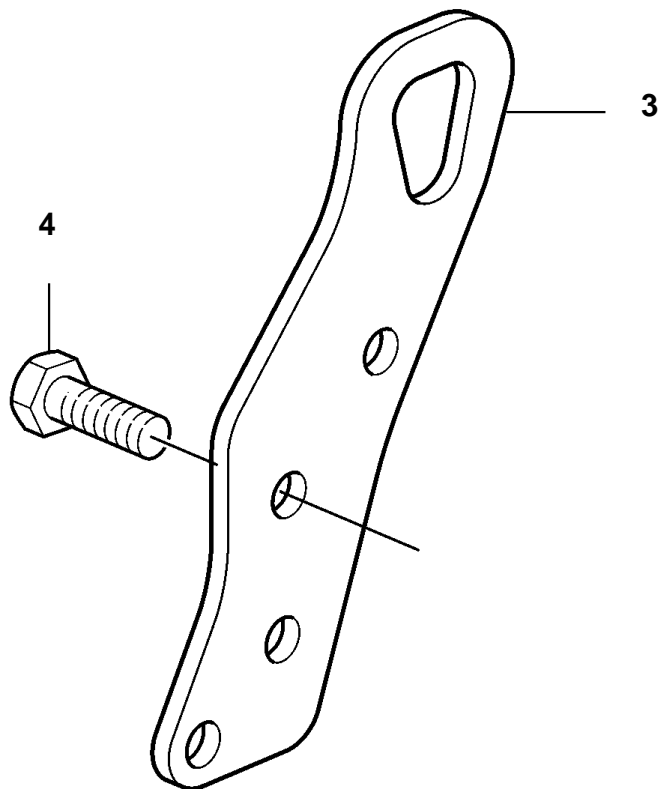

TAD520VE, TAD720VE, TAD721VE, TAD722VE

19368

TAD520VE, TAD720VE, TAD721VE, TAD722VE

REF	PART NO.	QTY	DESCRIPTION
1		1	Lifting eye
2	20450856	3	Screw
3		1	Lifting eye
4	970947	3	Screw