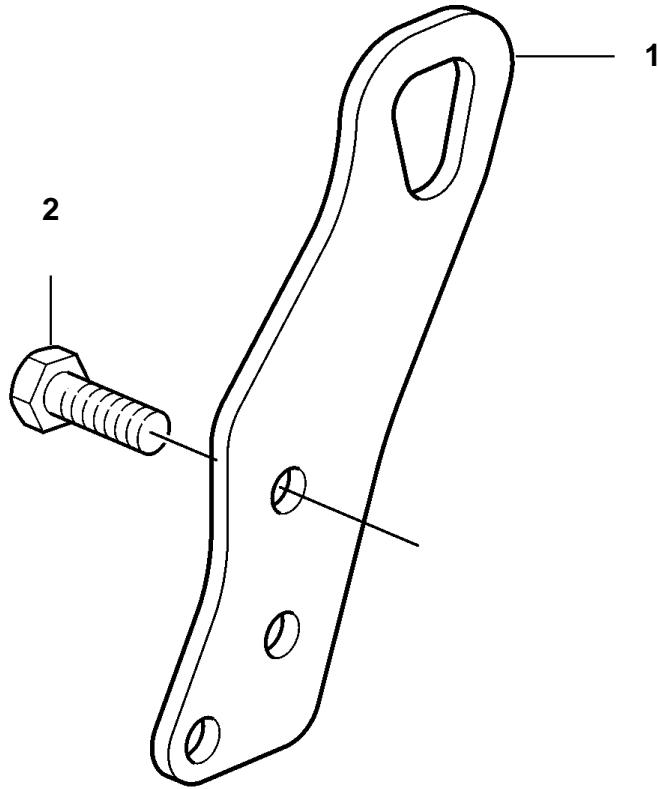

TAD520VE, TAD720VE, TAD721VE, TAD722VE

19368

TAD520VE, TAD720VE, TAD721VE, TAD722VE

REF	PART NO.	QTY	DESCRIPTION
1		1	Lifting eye
2	20450856	3	Screw
3		1	Lifting eye
4	970947	3	Screw