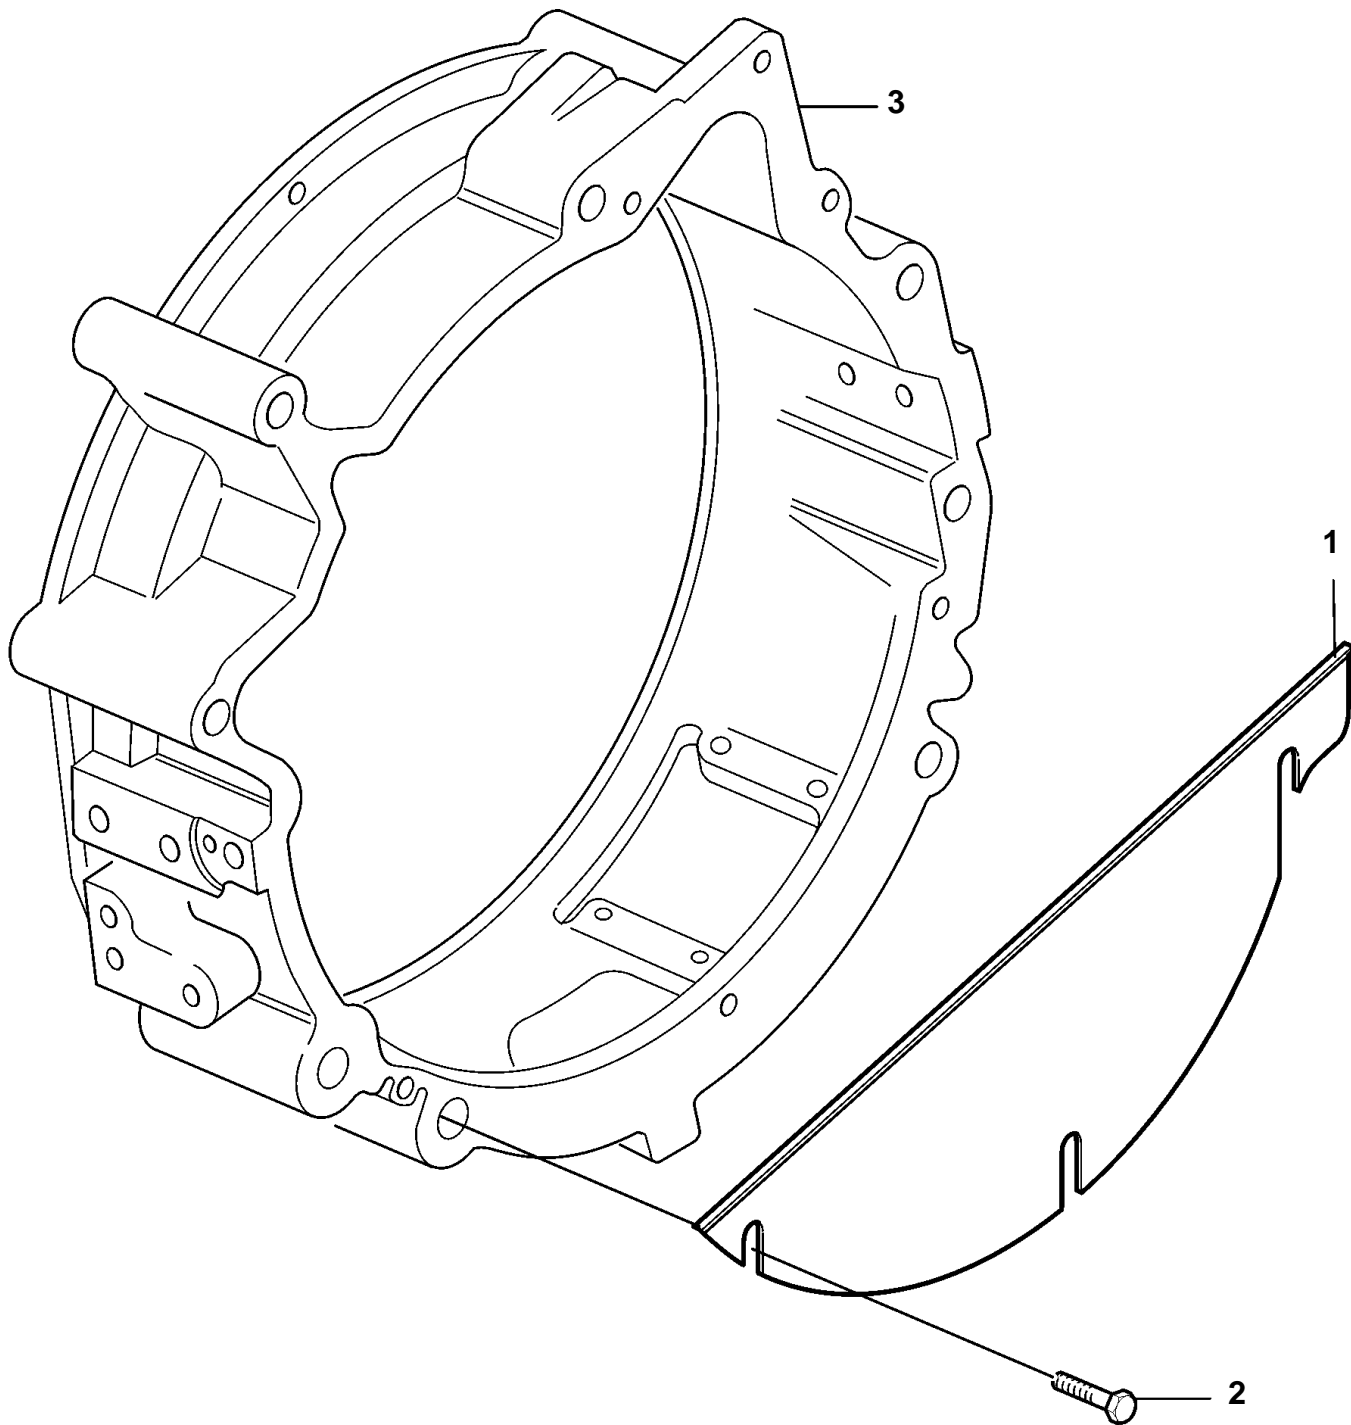

TAD520VE, TAD720VE, TAD721VE, TAD722VE

19348

TAD520VE, TAD720VE, TAD721VE, TAD722VE

| REF | PART NO. | QTY | DESCRIPTION |
|-----|----------|-----|------------------|
| 1 | 20405542 | 1 | Cover plate |
| 2 | 945358 | 3 | Flange screw |
| 3 | | 1 | Flywheel housing |