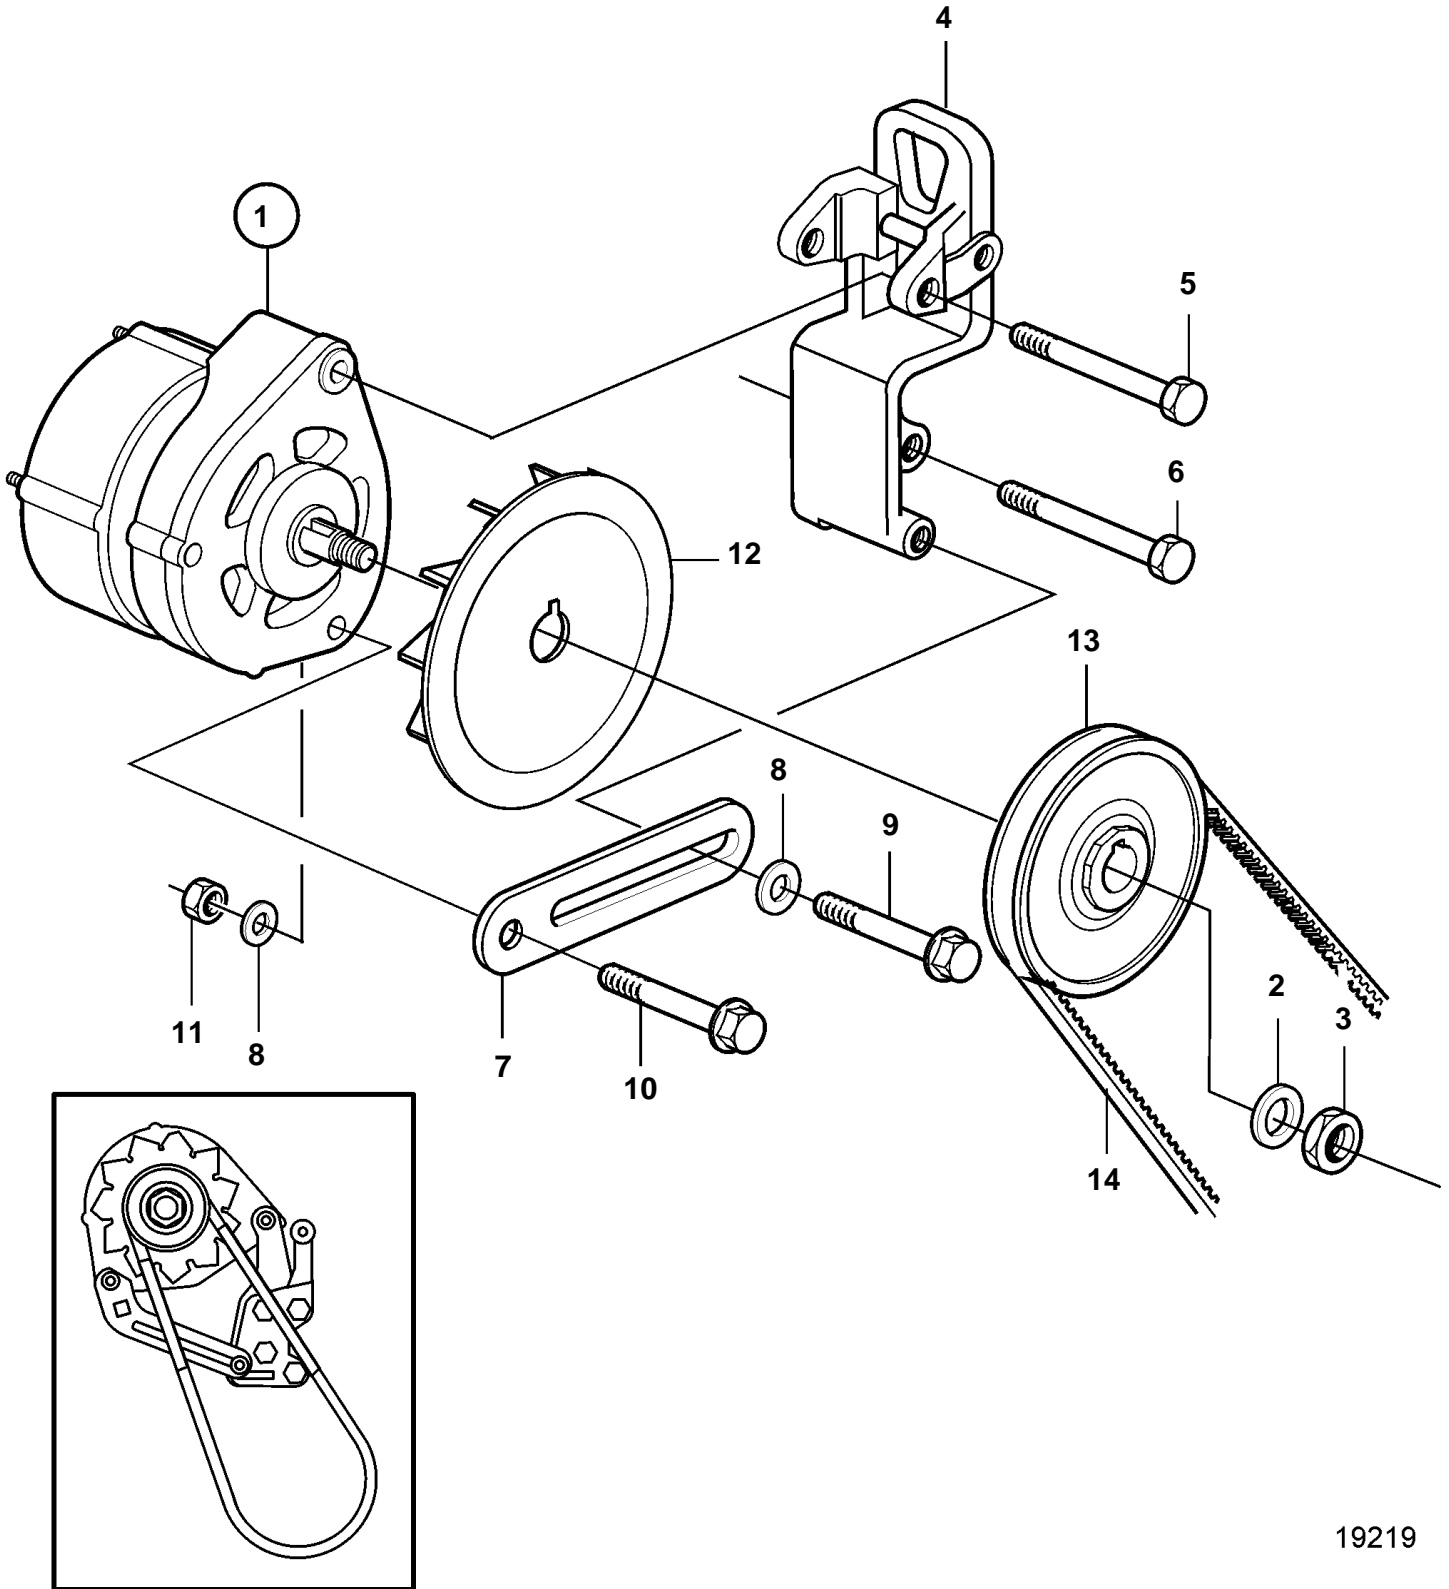

TAD520VE, TAD720VE, TAD721VE

19219

TAD520VE, TAD720VE, TAD721VE

REF	PART NO.	QTY	DESCRIPTION	SEE SEC.	NOTES
1	20549902	1	Alternator, 28V 80A		Without fan and for fan mounted on crankshaft., Without fan and for fan mounted on coolant pump.
	3803956	1	Alternator,exch, 28V 80A, exch		Without fan and for fan mounted on crankshaft., Without fan and for fan mounted on coolant pump.
	3803956	1	Alternator,exch		
				5754	
2	941912	1	Spring washer		
3	20441521	1	Nut		
4	20476074	1	Bracket		Without fan and for fan mounted on coolant pump., Without fan and for fan mounted on crankshaft.
5	20460363	1	Screw		
6	20540915	4	Screw		
7	20460361	1	Tensioning segment		Without fan and for fan mounted on coolant pump., Without fan and for fan mounted on crankshaft.
8	20460365	2	Washer		
9	970947	1	Screw		
10	965185	1	Flange screw		
11	20460364	1	Nut		
12	20499742	1	Fan		SN-00900433
	20459039	1	Fan		SN00900434-
13	20405796	1	Pulley		
14	973547	1	V-belt		L=875mm, Without fan and for fan mounted on coolant pump., Without fan and for fan mounted on crankshaft.