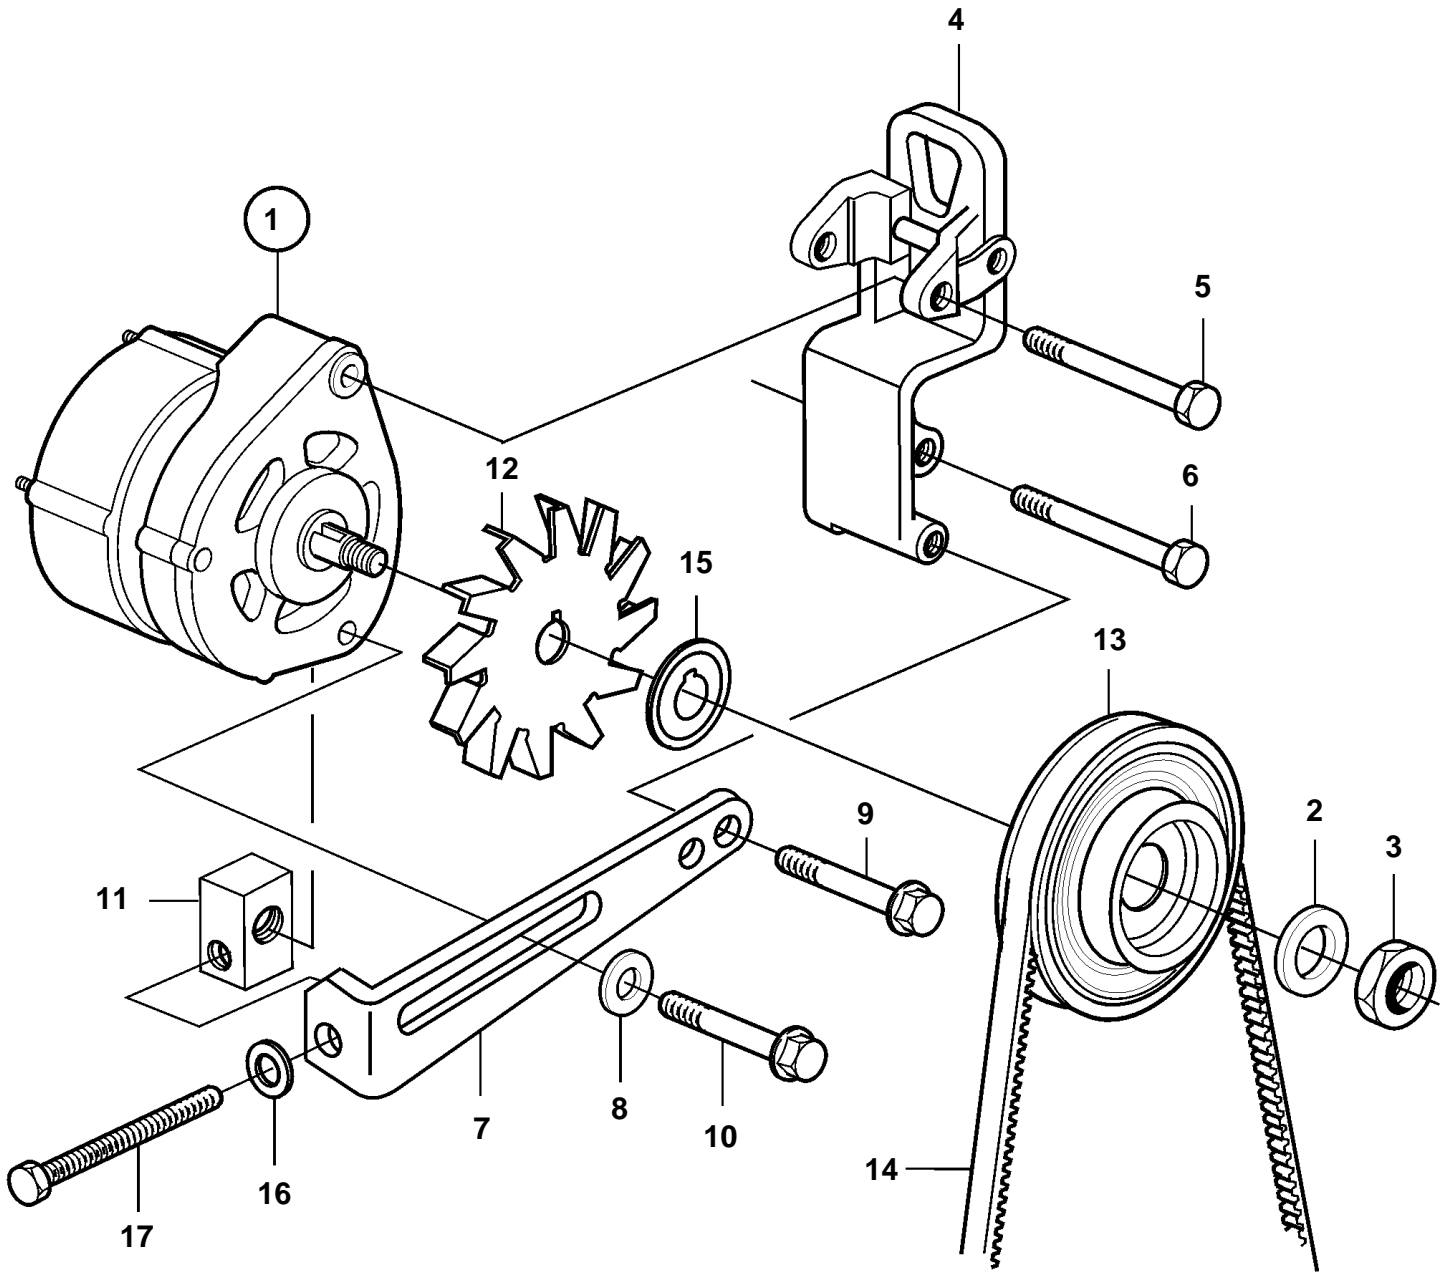

TAD520VE, TAD720VE, TAD721VE, TAD722VE

21164

TAD520VE, TAD720VE, TAD721VE, TAD722VE

REF	PART NO.	QTY	DESCRIPTION	SEE SEC.	NOTES
1	20549902	1	Alternator, 28V 80A		For separate fan bracket.
	3803956	1	Alternator,exch, 28V 80A, exch		For separate fan bracket.
	3803956	1	Alternator,exch		
				5754	
2	941912	1	Spring washer		
3	20441521	1	Nut		
4	20460360	1	Bracket		For separate fan bracket.
5	20460363	1	Screw		L=105mm
6	20499738	4	Screw		L=35mm
7	20593473	1	Tensioner		For separate fan bracket.
8	20460365	1	Washer		
9	970947	1	Screw		L=25mm
10	965185	1	Flange screw		L=40mm
11	20593398	1	Spacer		
12	20459039	1	Fan		
13	20593394	1	Pulley		
14	20593474	1	V-belt		L=775mm, For separate fan bracket.
15	20405797	1	Washer		
16	20593409	1	Washer		
17	20516135	1	Screw		L=120mm