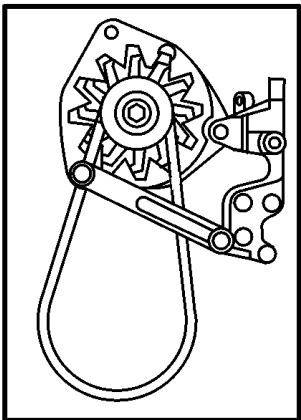

TAD520VE, TAD720VE, TAD721VE, TAD722VE

21164

TAD520VE, TAD720VE, TAD721VE, TAD722VE

REF	PART NO.	QTY	DESCRIPTION	SEE SEC.	NOTES
1	20549902	1	Alternator, 28V 80A		For separate fan bracket.
	3803956	1	Alternator,exch, 28V 80A, exch		For separate fan bracket.
	3803956	1	Alternator,exch		
				5754	
2	941912	1	Spring washer		
3	20441521	1	Nut		
4	20460360	1	Bracket		For separate fan bracket.
5	20460363	1	Screw		L=105mm
6	20499738	4	Screw		L=35mm
7	20593473	1	Tensioner		For separate fan bracket.
8	20460365	1	Washer		
9	970947	1	Screw		L=25mm
10	965185	1	Flange screw		L=40mm
11	20593398	1	Spacer		
12	20459039	1	Fan		
13	20593394	1	Pulley		
14	20593474	1	V-belt		L=775mm, For separate fan bracket.
15	20405797	1	Washer		
16	20593409	1	Washer		
17	20516135	1	Screw		L=120mm