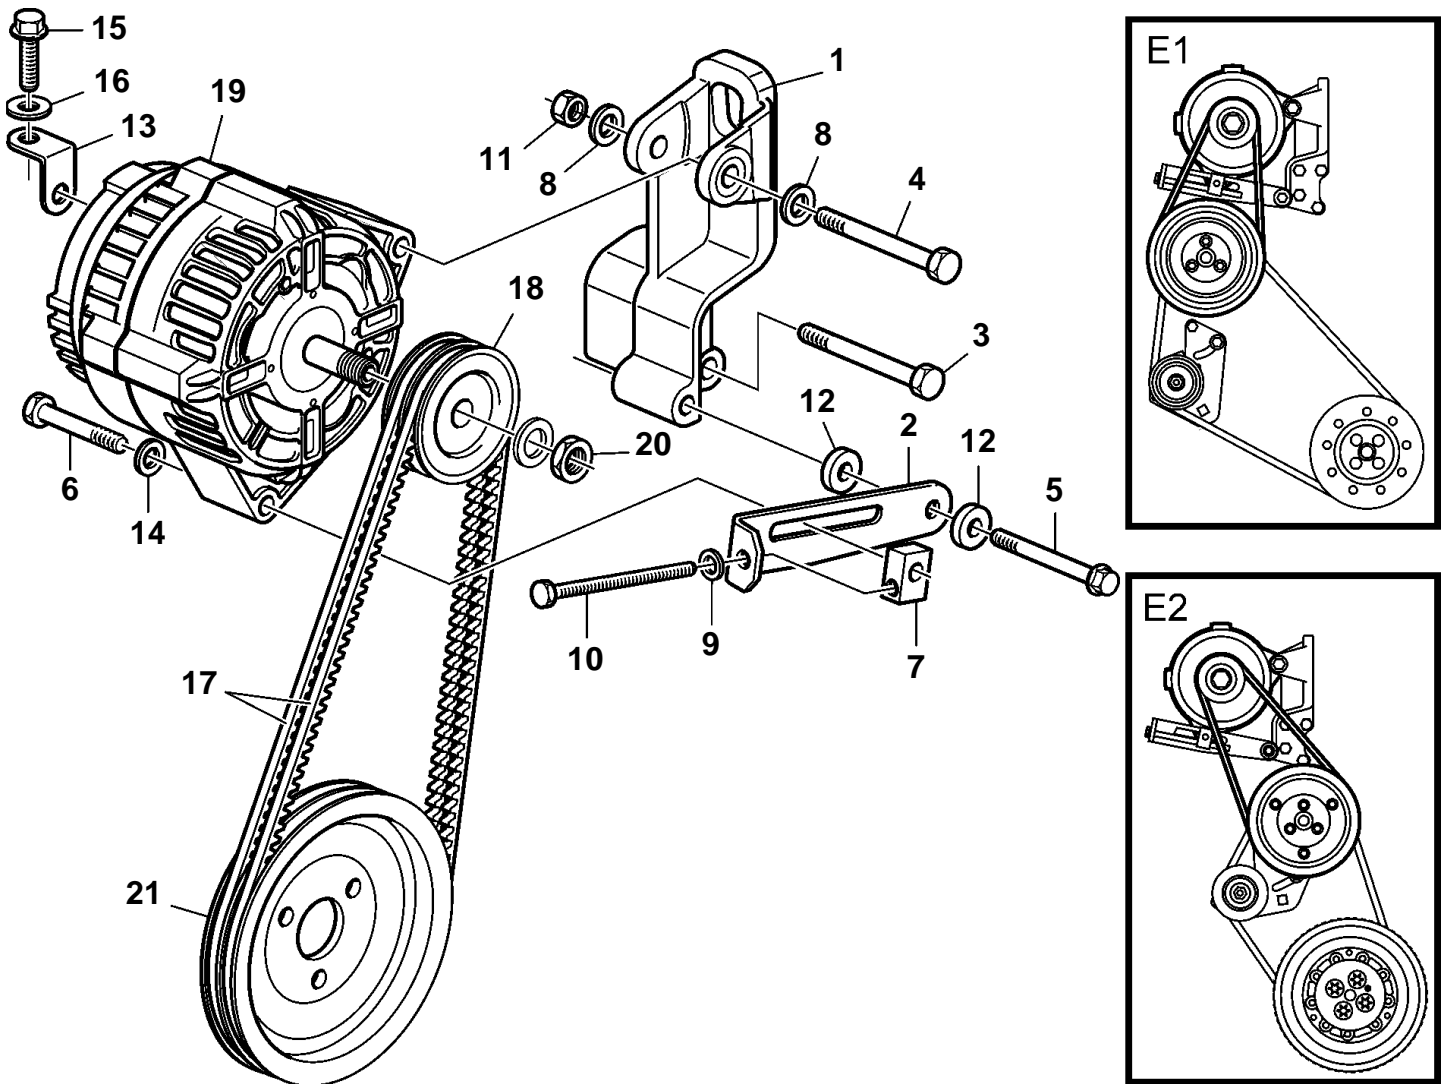

TAD520VE, TAD720VE, TAD721VE, TAD722VE

23505

TAD520VE, TAD720VE, TAD721VE, TAD722VE

REF	PART NO.	QTY	DESCRIPTION	NOTES
1	20771391	1	Bracket	SN-01098544
	20882914	1	Bracket	SN01098545-
2	20771395	1	Tensioner	
3	20460205	4	Screw	
4	3586609	1	Hexagon screw	
5	20412324	1	Screw	
6	20773412	1	Screw	L=80mm
7	20593398	1	Spacer	
8	20773400	2	Washer	
9	20460127	1	Washer	
10	20516135	1	Screw	
11	20773407	1	Nut	
12	20773415	2	Bushing	
13	20808932	1	Ground cable	
14	20549890	1	Washer	
15	20405792	1	Screw	
16	20405734	1	Washer	
17	978467	1	V-belt kit	L=775mm
18	20783944	1	Pulley, alternator	
19	20509446	1	Alternator, 14V 95A	
	3803951	1	Alternator,exch, 14V 95A, exch	
	3803951	1	Alternator,exch, 14V 95A	
	20715635	1	Alternator, 28V 80A	
	3803961	1	Alternator,exch, 28V 80A, exch	
	3803961	1	Alternator,exch, 28V 80A	
	20549121	1	Alternator, 28V 55A	
	3803954	1	Alternator,exch, 28V 55A, exch	
	3803954	1	Alternator,exch, 28V 55A	
20	20441521	1	Nut	
21	20771417	1	Pulley	