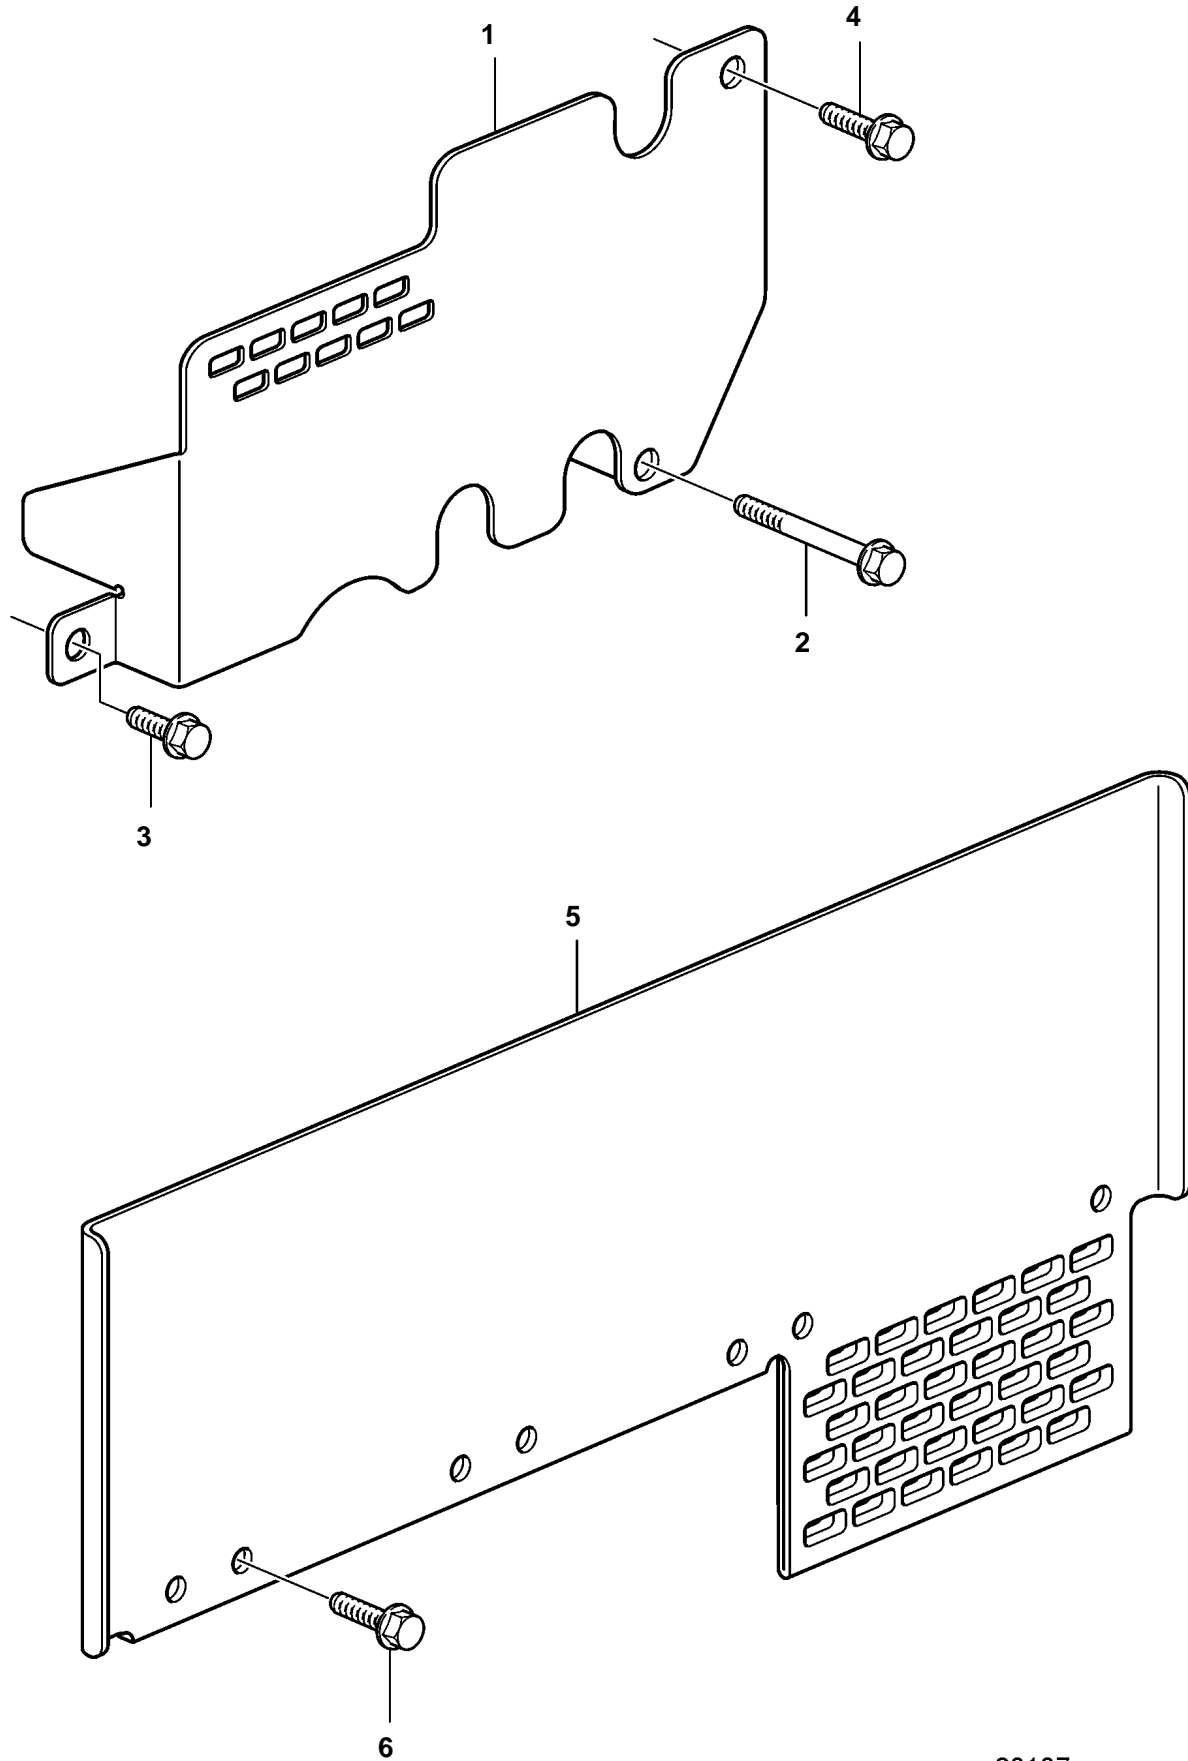

TAD1641VE, TAD1642VE

TAD1641VE, TAD1642VE

| REF | PART NO. | QTY | DESCRIPTION |
|-----|----------|-----|--------------|
| 1 | 3830501 | 1 | Heat shield |
| 2 | 968553 | 1 | Screw |
| 3 | 946502 | 1 | Screw |
| 4 | 946329 | 1 | Flange screw |
| 5 | 3829097 | 1 | Heat shield |
| 6 | 946471 | 3 | Screw |