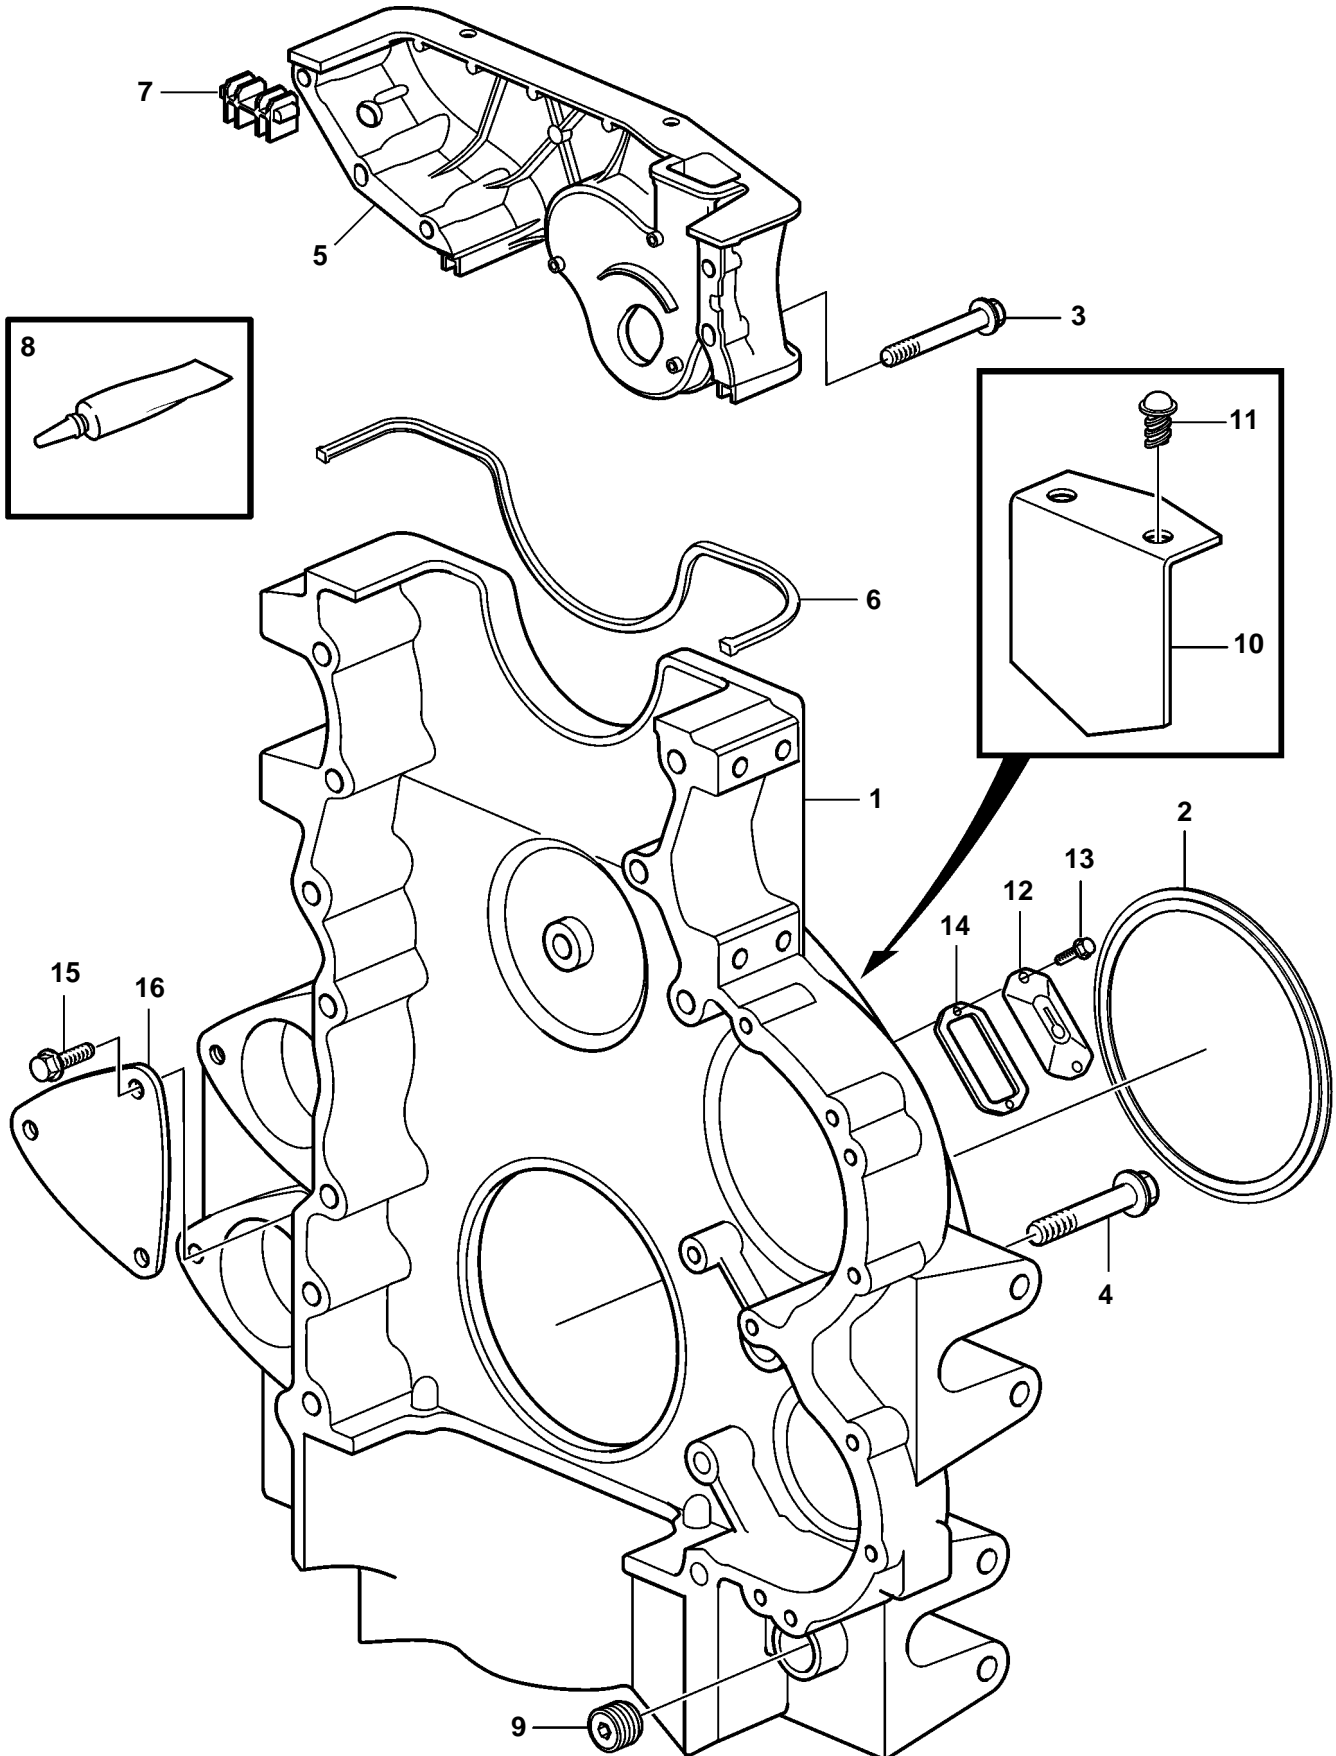

TAD1641VE, TAD1642VE

TAD1641VE, TAD1642VE

REF	PART NO.	QTY	DESCRIPTION	NOTES
1	3829060	1	Flywheel housing	
2	1543896	1	Sealing ring	
3	947760	4	Flange screw	L=40mm
	965180	1	Flange screw	L=40mm
4	965189	5	Flange screw	M10x90mm
	966366	6	Flange screw	M14x90mm
	966367	1	Flange screw	M14x100mm
5	20531895	1	Timing gear cover	
6	8131128	1	Sealing strip	
7	20572441	2	Seal	
8	1161231	X	Sealant	304ml
	1161277	X	Sealant	20g
9	467367	1	Plug	
10	849405	1	Setting indicator	
11	905654	2	Rivet	
12	4772168	1	Cover	
13	946934	2	Flange screw	
14	4804167	1	Gasket	
15	946502	7	Screw	
16	849135	1	Cover	