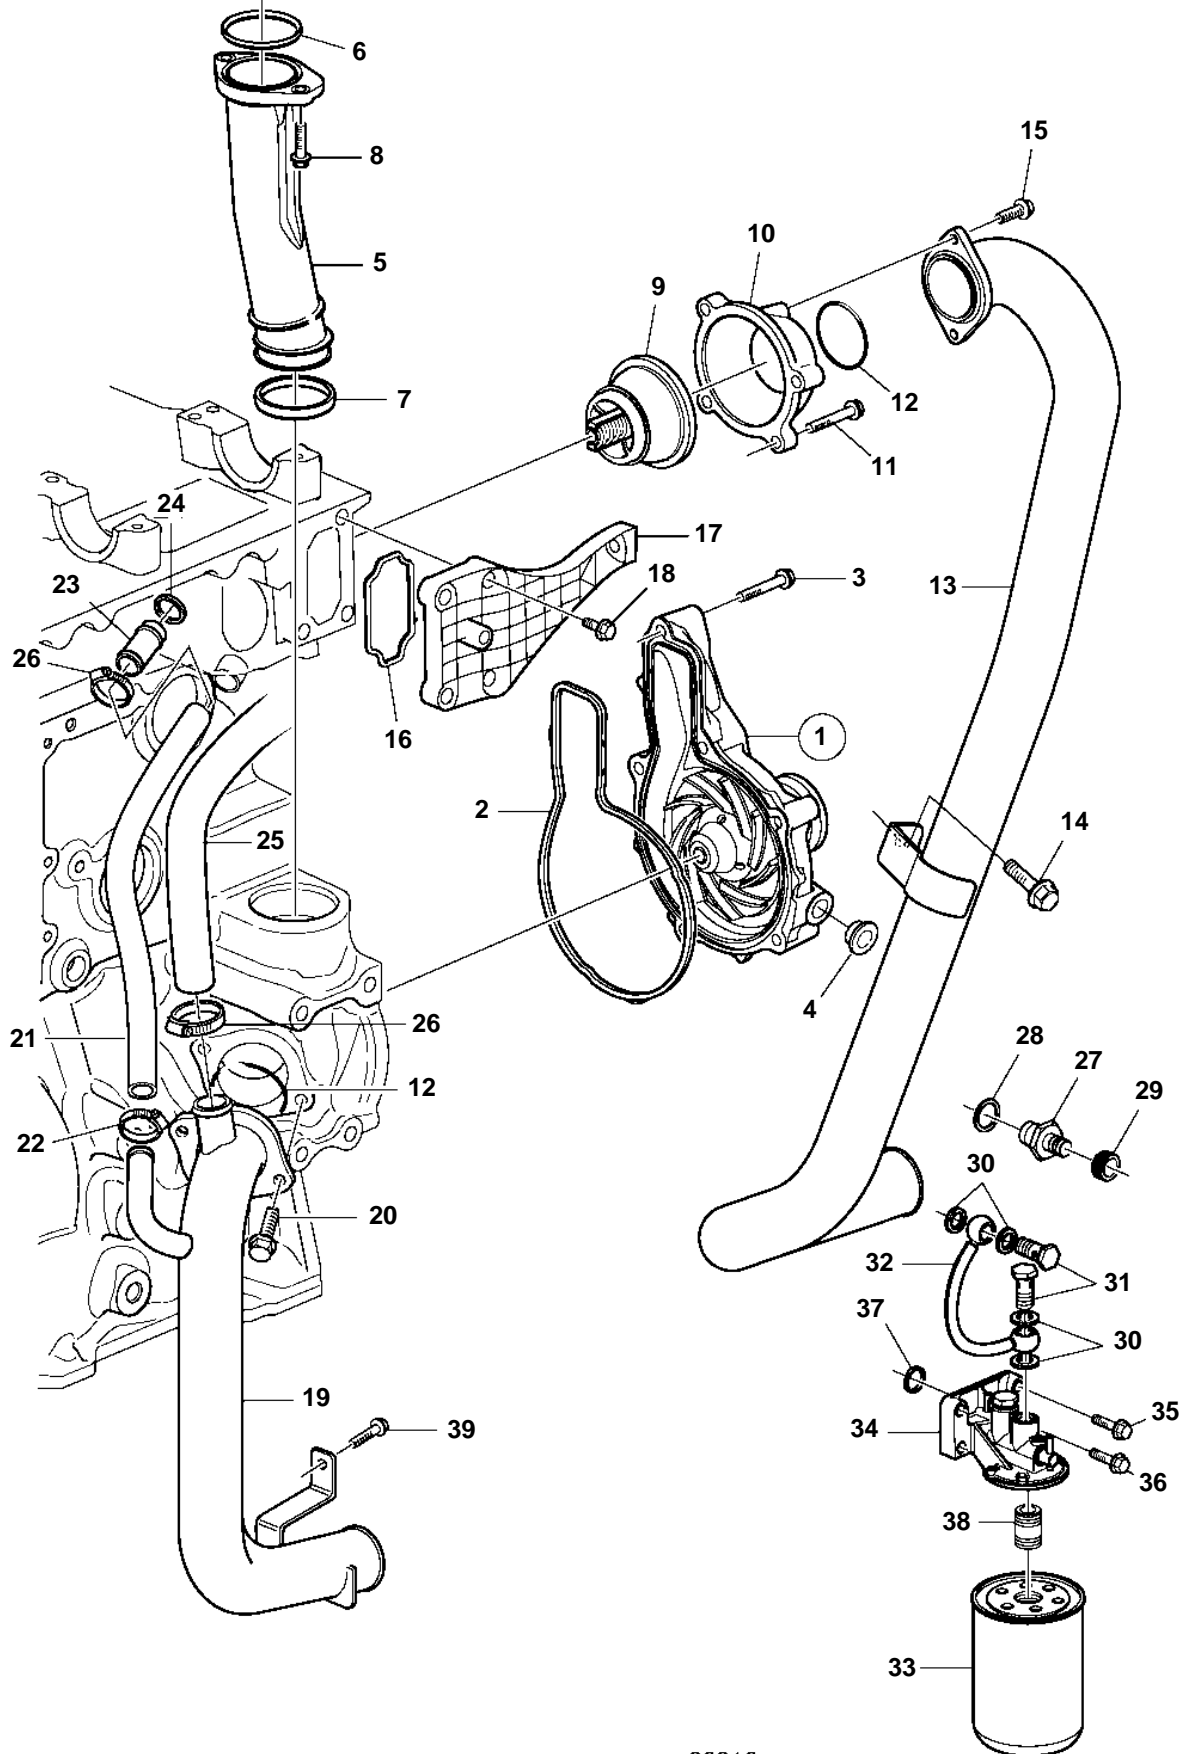

TAD1641VE, TAD1642VE

20910

TAD1641VE, TAD1642VE

REF	PART NO.	QTY	DESCRIPTION	NOTES
1	20451516	1	Circulation pump	
2	8131097	1	Sealing ring	
3	965216	6	Screw	
4		1	Plug	
5	8131290	1	Connection pipe	
6	20381352	1	Sealing ring	
7	425137	1	Sealing ring	
8	946173	4	Flange screw	
9	20560252	1	Thermostat	
10	0	1		
	3802108	1	Turbocharger, exch	Exchange unit
11	946173	4	Flange screw	
12	8131154	2	Sealing ring	
13	3809986	1	Coolant pipe	
14	965191	1	Screw	
15	945444	2	Flange screw	
16	8131154	1	Sealing ring	
17	8131377	1	Cover	
18	973924	4	Flange screw	
19	3838168	1	Coolant pipe	
20	945444	2	Flange screw	
21	969033	X	Rubber hose	L=340mm. Thermostat housing-water pump.
22	961666	2	Hose clamp	
23	3838735	1	Pipe	
24	1547252	1	Sealing ring	
25	952973	X	Hose	L=1050mm. Expansion tank- water pump.
26	961666	2	Hose clamp	
27	1676622		Draining nippel	Replaced by 1pc drain cock 949918, 1pc reduction nipple and 1pc elbow nipple 3826916.
28	979099	1	Gasket	
29	476279	1	Protective cap	
30	969011	4	Gasket	
31	25167	2	Hollow screw	
32	20450286	1	Pipe	
33	20532237	1	Coolant filter	
34	20459650	1	Bracket	
35	949894	3	Screw	
36	965216	1	Screw	
37	469846	1	Sealing ring	
38	1676554	1	Nipple	
39	946173	1	Flange screw	