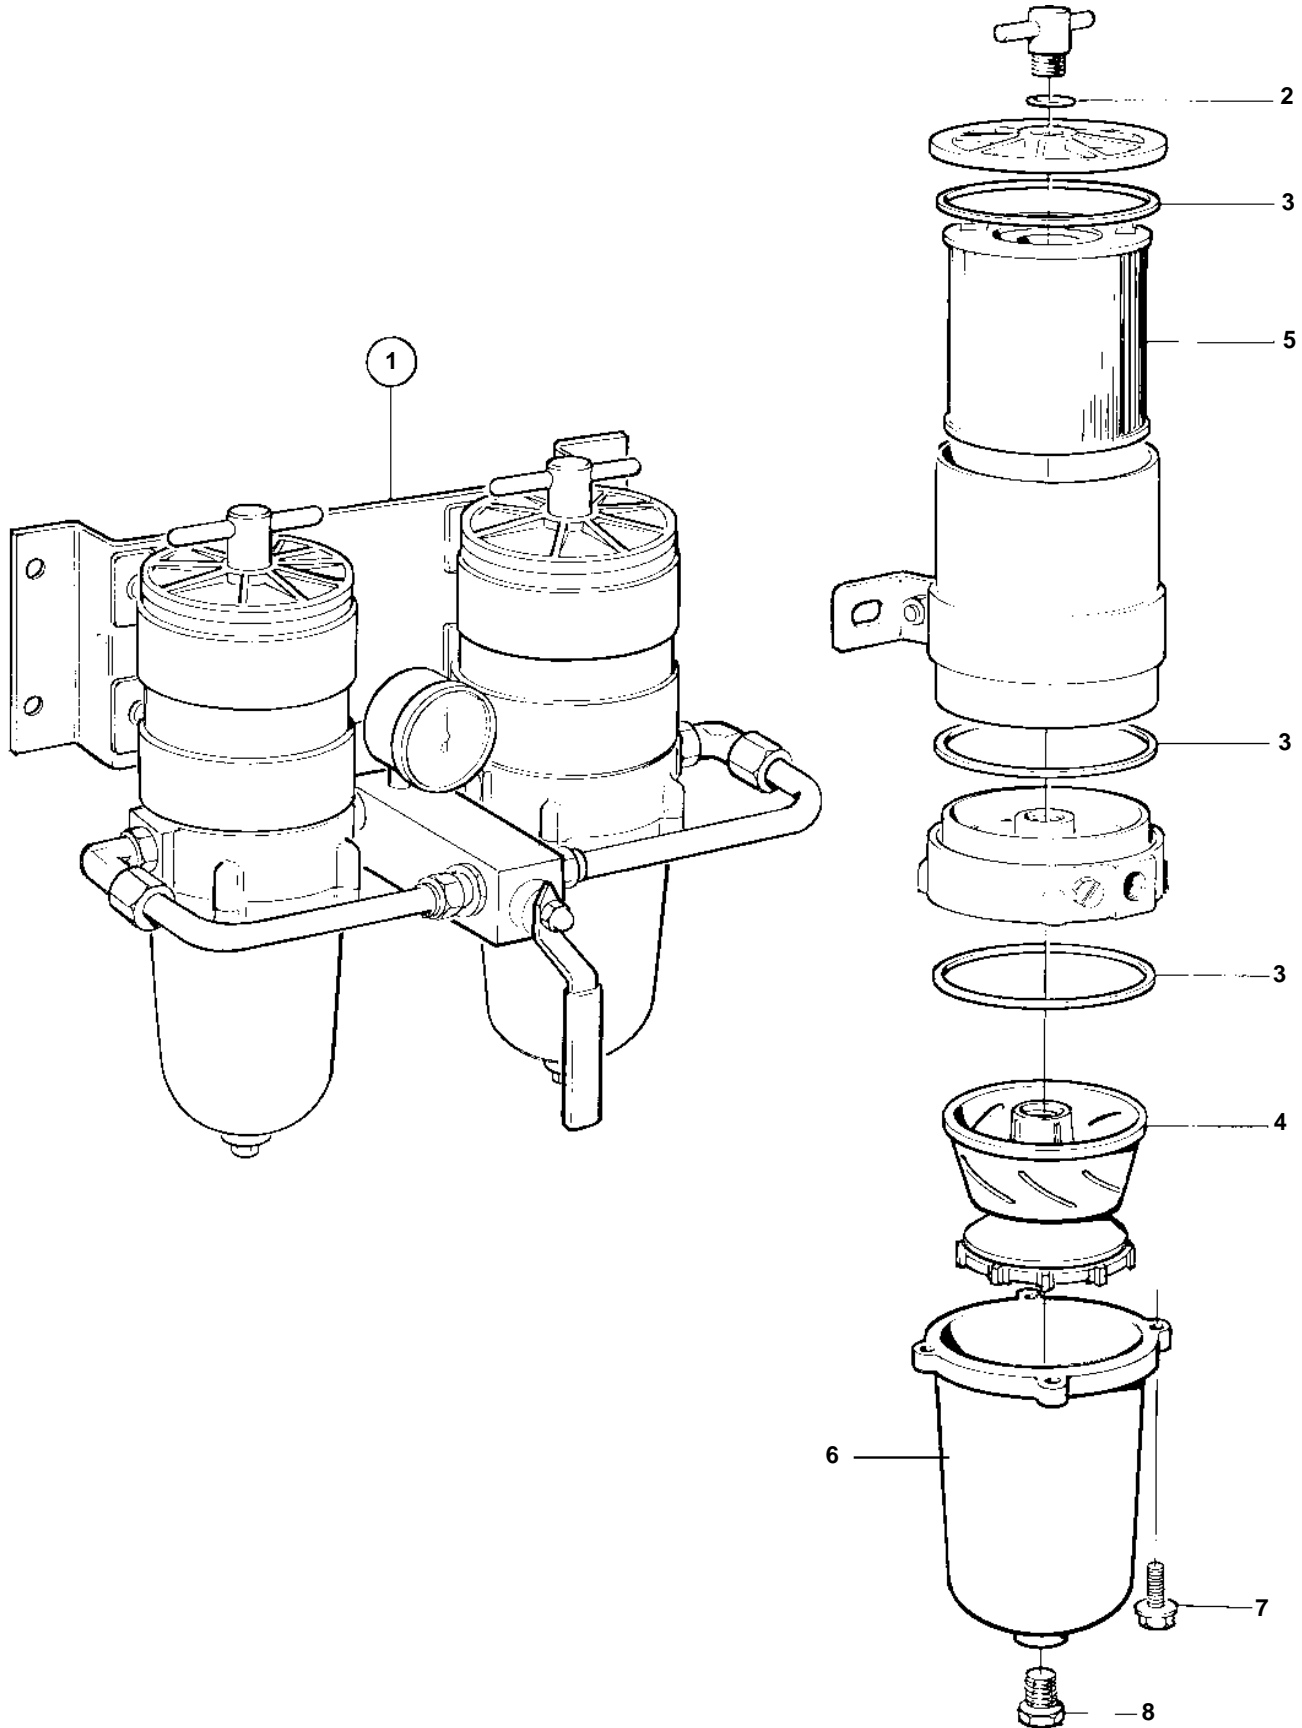

TAD1640GE, TAD1641GE, TAD1642GE

15909

TAD1640GE, TAD1641GE, TAD1642GE

REF	PART NO.	QTY	DESCRIPTION	SEE SEC.	NOTES
1	3825022	1	Fuel cleaner		
			· Bulletin 50-11A	50-11A-EN	Fuel Filters / Water Separators
2	838505	2	· O-ring		
3	846719	6	· Gasket		
4	3825028	2	· Turbine		
5	3838852	2	· Fuel filter insert		(3825027)
6	3838851	2	· Bowl		Metal Bowl., (848293)
7	940094	8	· Screw		
8	952075	2	· Plug		