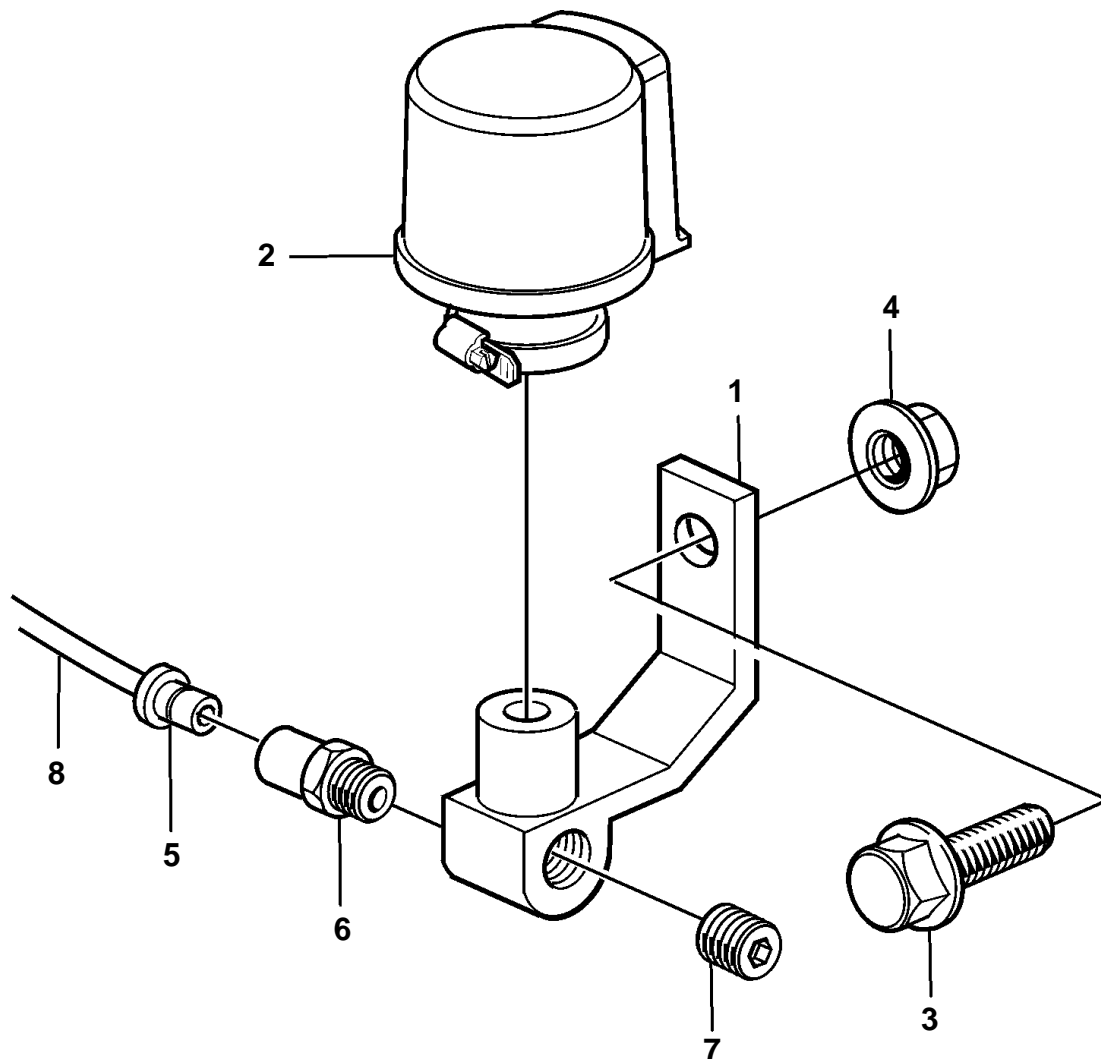

TAD1640GE, TAD1641GE, TAD1642GE

TAD1640GE, TAD1641GE, TAD1642GE

REF	PART NO.	QTY	DESCRIPTION	NOTES
1	3173995	1	Bracket	
2	3944785	1	Air cleaner	
3	966360	1	Flange screw	
4	979231	1	Flange nut	
5	968695	1	Fitting	
6	976445	1	Nipple	
7	968061	1	Plug	
8	980832	X	Plastic pipe	L=2000mm