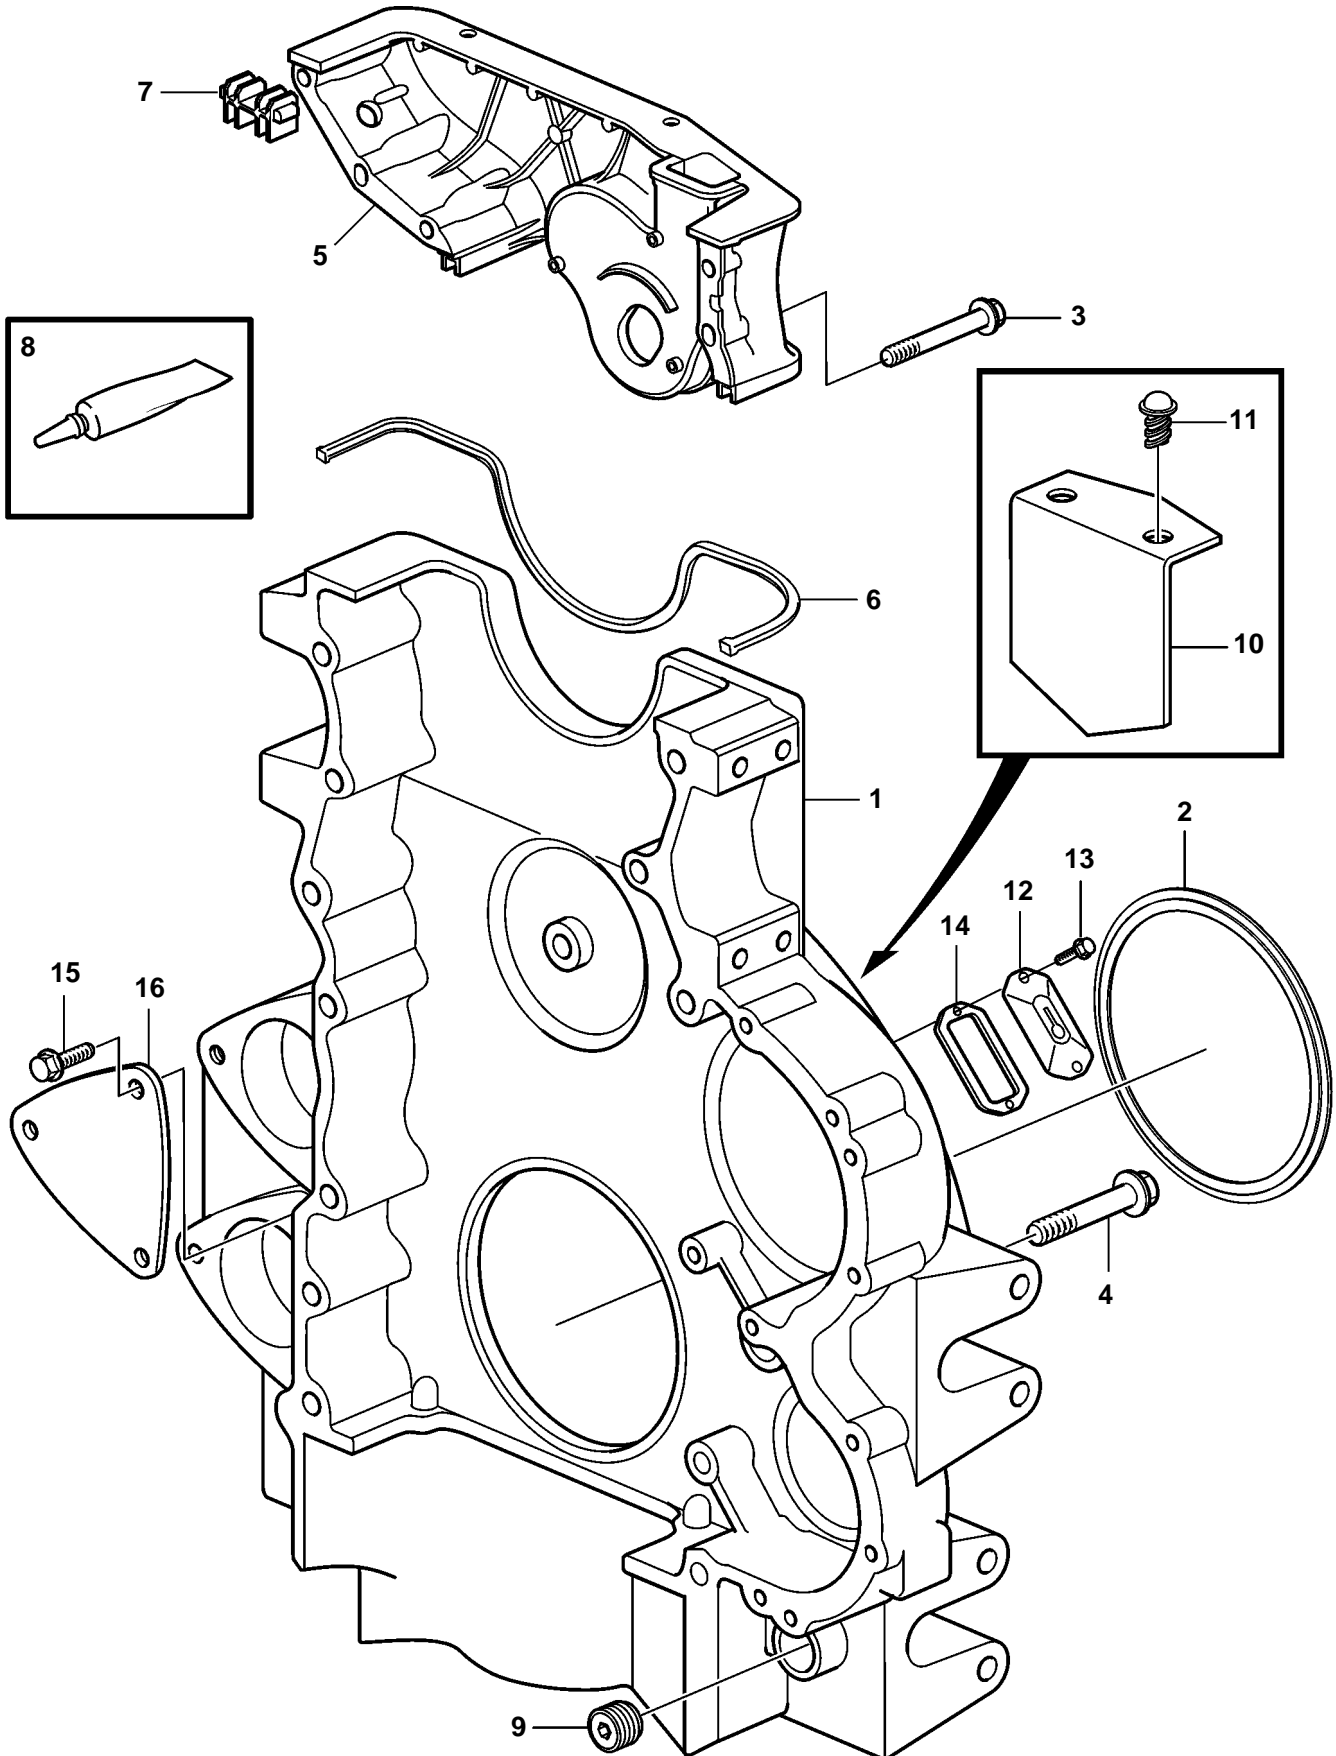

TAD1640GE, TAD1641GE, TAD1642GE

TAD1640GE, TAD1641GE, TAD1642GE

REF	PART NO.	QTY	DESCRIPTION	NOTES
1	3829060	1	Flywheel housing	
2	1543896	1	Sealing ring	
3	947760	4	Flange screw	L=40mm
	965180	1	Flange screw	L=40mm
4	965189	5	Flange screw	M10x90mm
	966366	6	Flange screw	M14x90mm
	966367	1	Flange screw	M14x100mm
5	20531895	1	Timing gear cover	
6	8131128	1	Sealing strip	
7	20572441	2	Seal	
8	1161231	X	Sealant	304ml
	1161277	X	Sealant	20g
9	467367	1	Plug	
10	849405	1	Setting indicator	
11	905654	2	Rivet	
12	4772168	1	Cover	
13	946934	2	Flange screw	
14	4804167	1	Gasket	
15	946502	7	Screw	
16	849135	1	Cover	