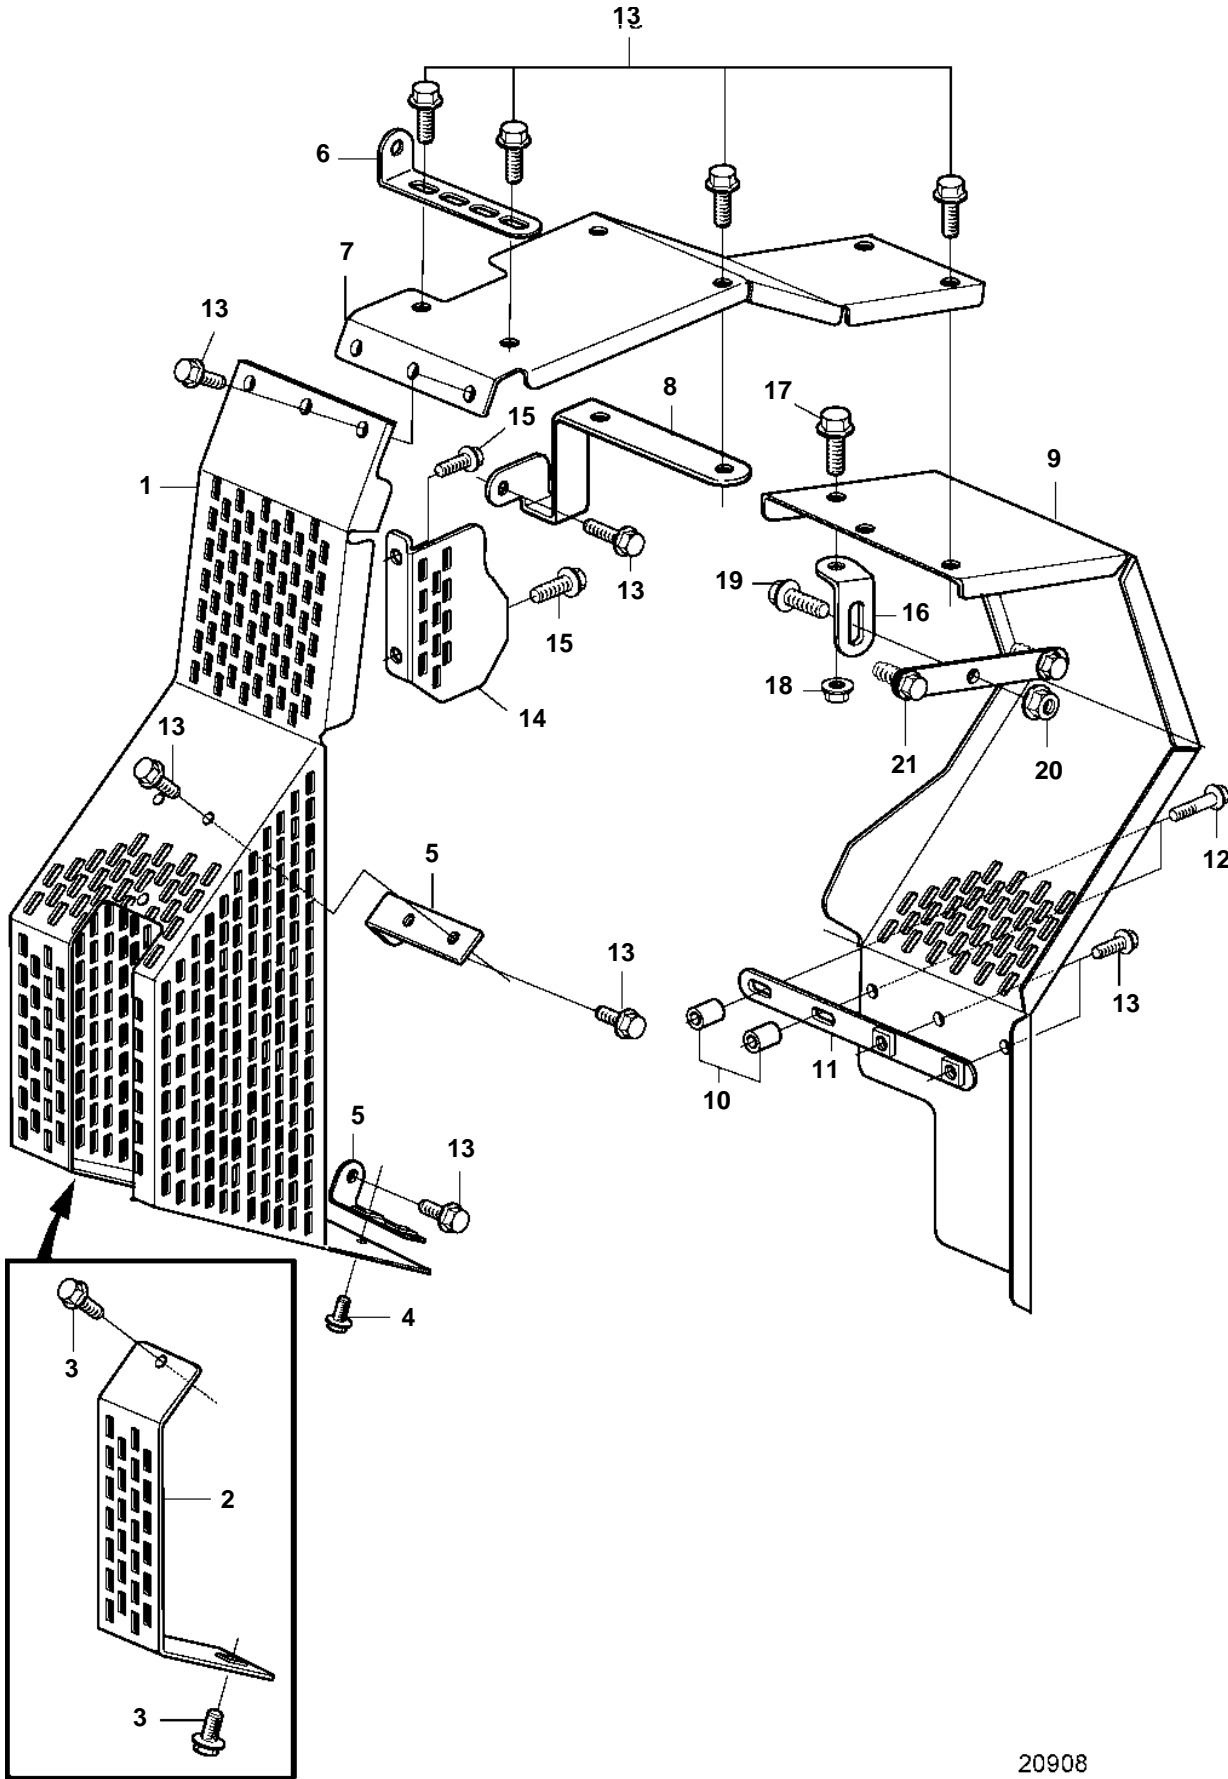

TAD1640GE, TAD1641GE, TAD1642GE

20908

TAD1640GE, TAD1641GE, TAD1642GE

REF	PART NO.	QTY	DESCRIPTION	SEE SEC.	NOTES
1	3829260	1	Belt protector		
2	3839522	1	· Belt protector		
3	947107	2	· Flange screw		
4	946173	1	Flange screw		M8x20mm
5	3828856	2	Bracket		
6	965564	1	Bracket		
7	3812289	1	Belt protector		
8	3839523	1	Bracket		
9	3812287	1	Belt protector		
10	826652	2	Spacer sleeve		
11	3830485	1	Bracket		
12	946470	2	Flange screw		M8x35mm
13	947107	15	Flange screw		M8x12mm
14	3830486	1	Belt protector		
15	946502	2	Screw		L=20mm
16	965555	1	Bracket		
17	946173	1	Flange screw		
18	945408	1	Flange nut		
19	946440	1	Flange screw		
20	945408	1	Flange nut		
21		1	Bracket	7683	