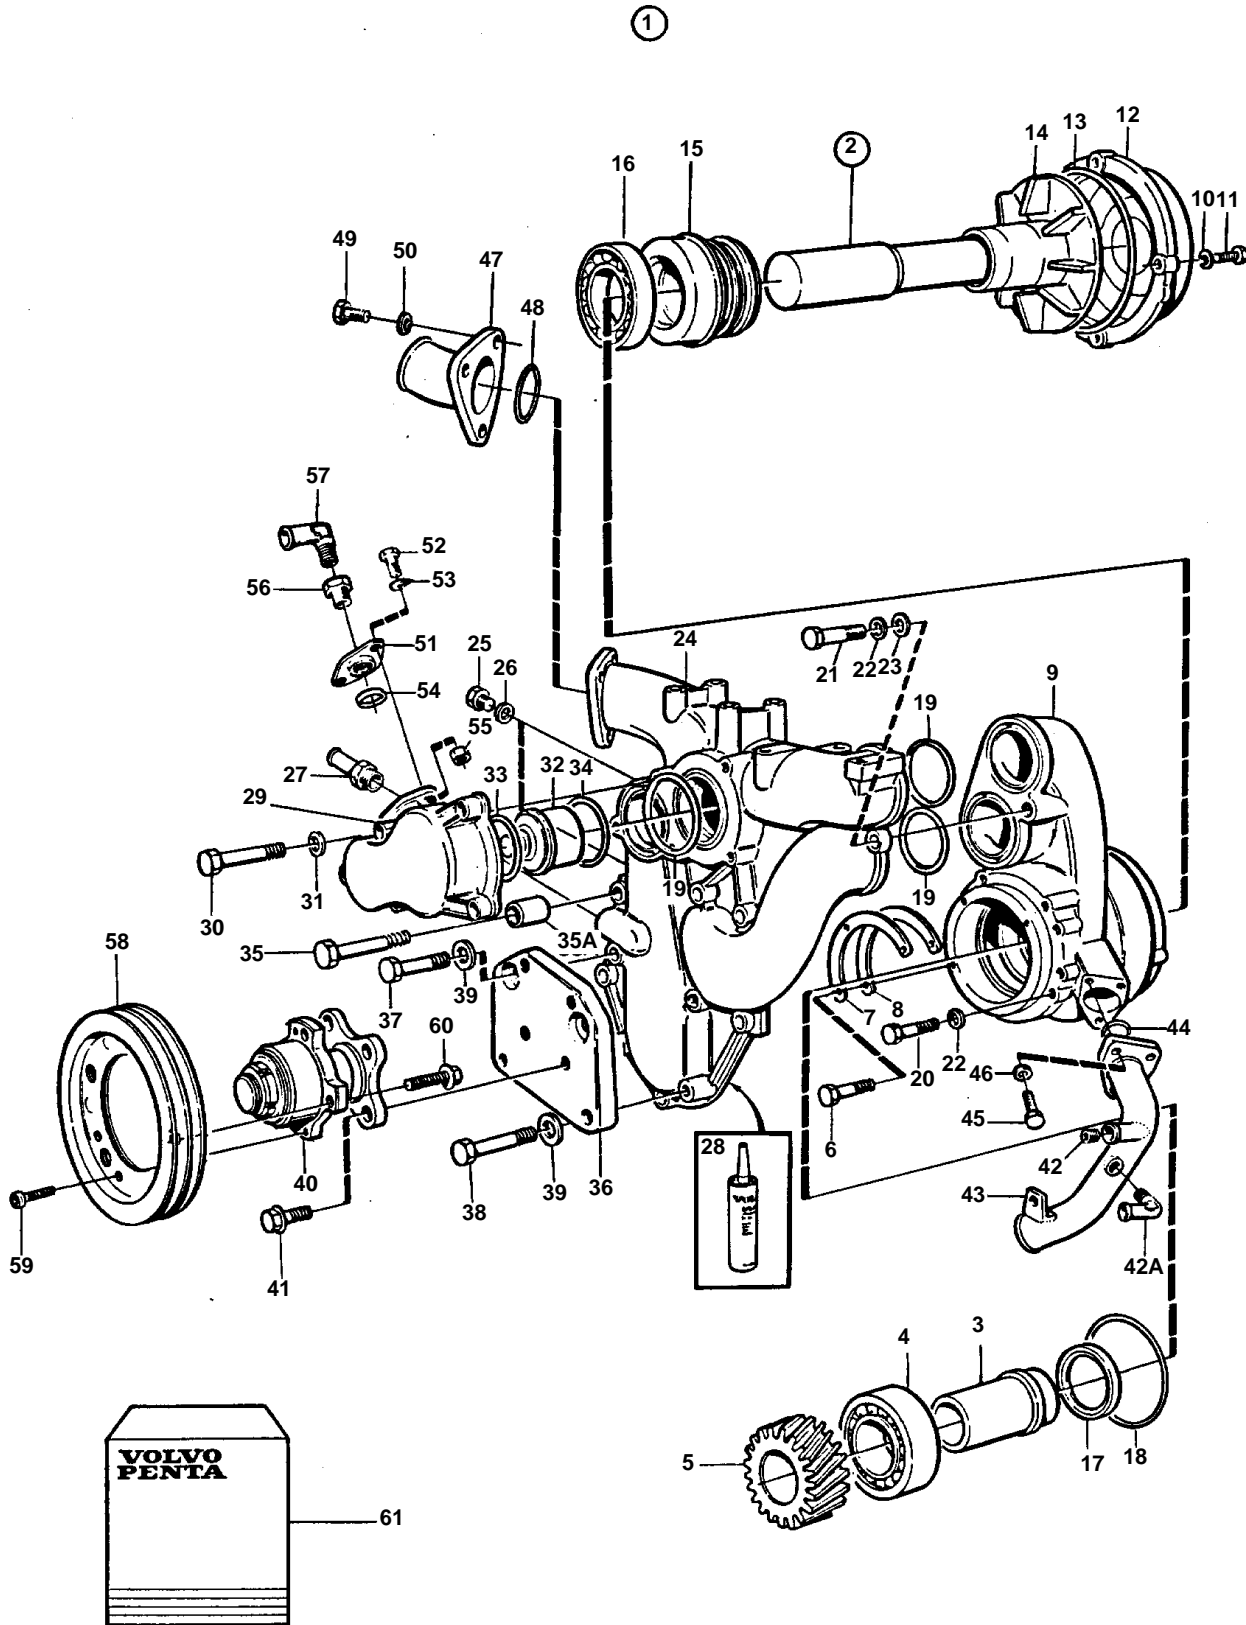

TAD1030V, TWD1031VE

15311

TAD1030V, TWD1031VE

REF	PART NO.	QTY	DESCRIPTION	SEE SEC.	NOTES
1	1675945	1	Water pump		REPL BY 20431484
	20431484	1	Circulation pump		
	3803537	1	Circ. pump, exch, exch		
2	1675947	1	• Shaft		REPL BY 3184813, Replaced by shaft 3184813 and bearing 184831.
	3184813	1	• Shaft		
3		1	• • Bearing spindle		Included in repair kit 276936 for water pump 20431484.
4	181286	1	• Ball bearing		Included in repair kit 276936 for water pump 20431484.
5	470265	1	• Gear		
			• Bulletin 45-01	45-01-EN	Timing Gears, 71, 100, 121
6	940100	3	• Screw		
7	1545359	1	• Lock washer		Included in repair kit 276936 for water pump 20431484.
8	1545358	1	• Lock washer		Included in repair kit 276936 for water pump 20431484.
9		1	• Housing		
10	941906	4	• Spring washer		Included in repair kit 276936 for water pump 20431484.
11	955513	4	• Screw		
12	469418	1	• Cover		
13	925262	1	• O-ring		Included in repair kit 276936 for water pump 20431484.
14	1675944	1	• Impeller		Included in repair kit 276936 for water pump 20431484.
15	1676561	1	• Sealing ring		Included in repair kit 276936 for water pump 20431484.
16	184816	1	• Ball bearing		Included in repair kit 276814 for water pump 1675945. For shaft 3184813.
	184831	1	• Ball bearing		
17	978293	1	• Sealing ring		Included in repair kit 276936 for water pump 20431484.
18	925257	1	O-ring		Included in repair kit 276936 for water pump 20431484.
19	1664473	3	O-ring		Included in repair kit 276936 for water pump 20431484.
20	955542	4	Screw		
21	955535	1	Screw		
22	942336	5	Spring washer		
23	940097	1	Washer		
24	8194543	1	Thermostat housing		
25	960632	2	Plug		
26	11998	2	Gasket		
27	479974	1	Nipple, Oil cooler	3137	
28	1161231	X	Sealant		304ml
	1161277	X	Sealant		10g
	423351	1	Gasket, paper		ALT, Included in repair kit 276936 for water pump 20431484.
29	422730	1	Cover		
30	940186	5	Screw		
31	941907	5	Spring washer		
32	3839110	1	Thermostat		75°C FOR TWD1031VE
	8149186	1	Thermostat		86°C FOR TAD1030V
33	1544410	1	Sealing ring		Included in repair kit 276936 for water pump 20431484.
34	1544710	1	Sealing ring		
35	955537	6	Screw		L=51mm
	940156	1	Screw, cable attachment		L=89mm
35A	820916	1	Spacer sleeve, cable attachment		L=38mm
36	865592	1	Bracket		
37	955544	2	Screw		L=102mm
38	955537	2	Screw		L=51mm
39	942336	4	Spring washer		
40	1675786	1	Hub		
41	965185	4	Flange screw		
42	479977	1	Plug		
42A		1	Elbow nipple	196	
43	866261	1	Coolant pipe		
44	975673	1	O-ring		Included in repair kit 276936 for water pump 20431484.
45	955525	3	Screw		
46	941907	3	Spring washer		
47	11031792	1	Connection pipe		
48	925255	1	O-ring		
49	940135	3	Screw		
50	941907	3	Spring washer