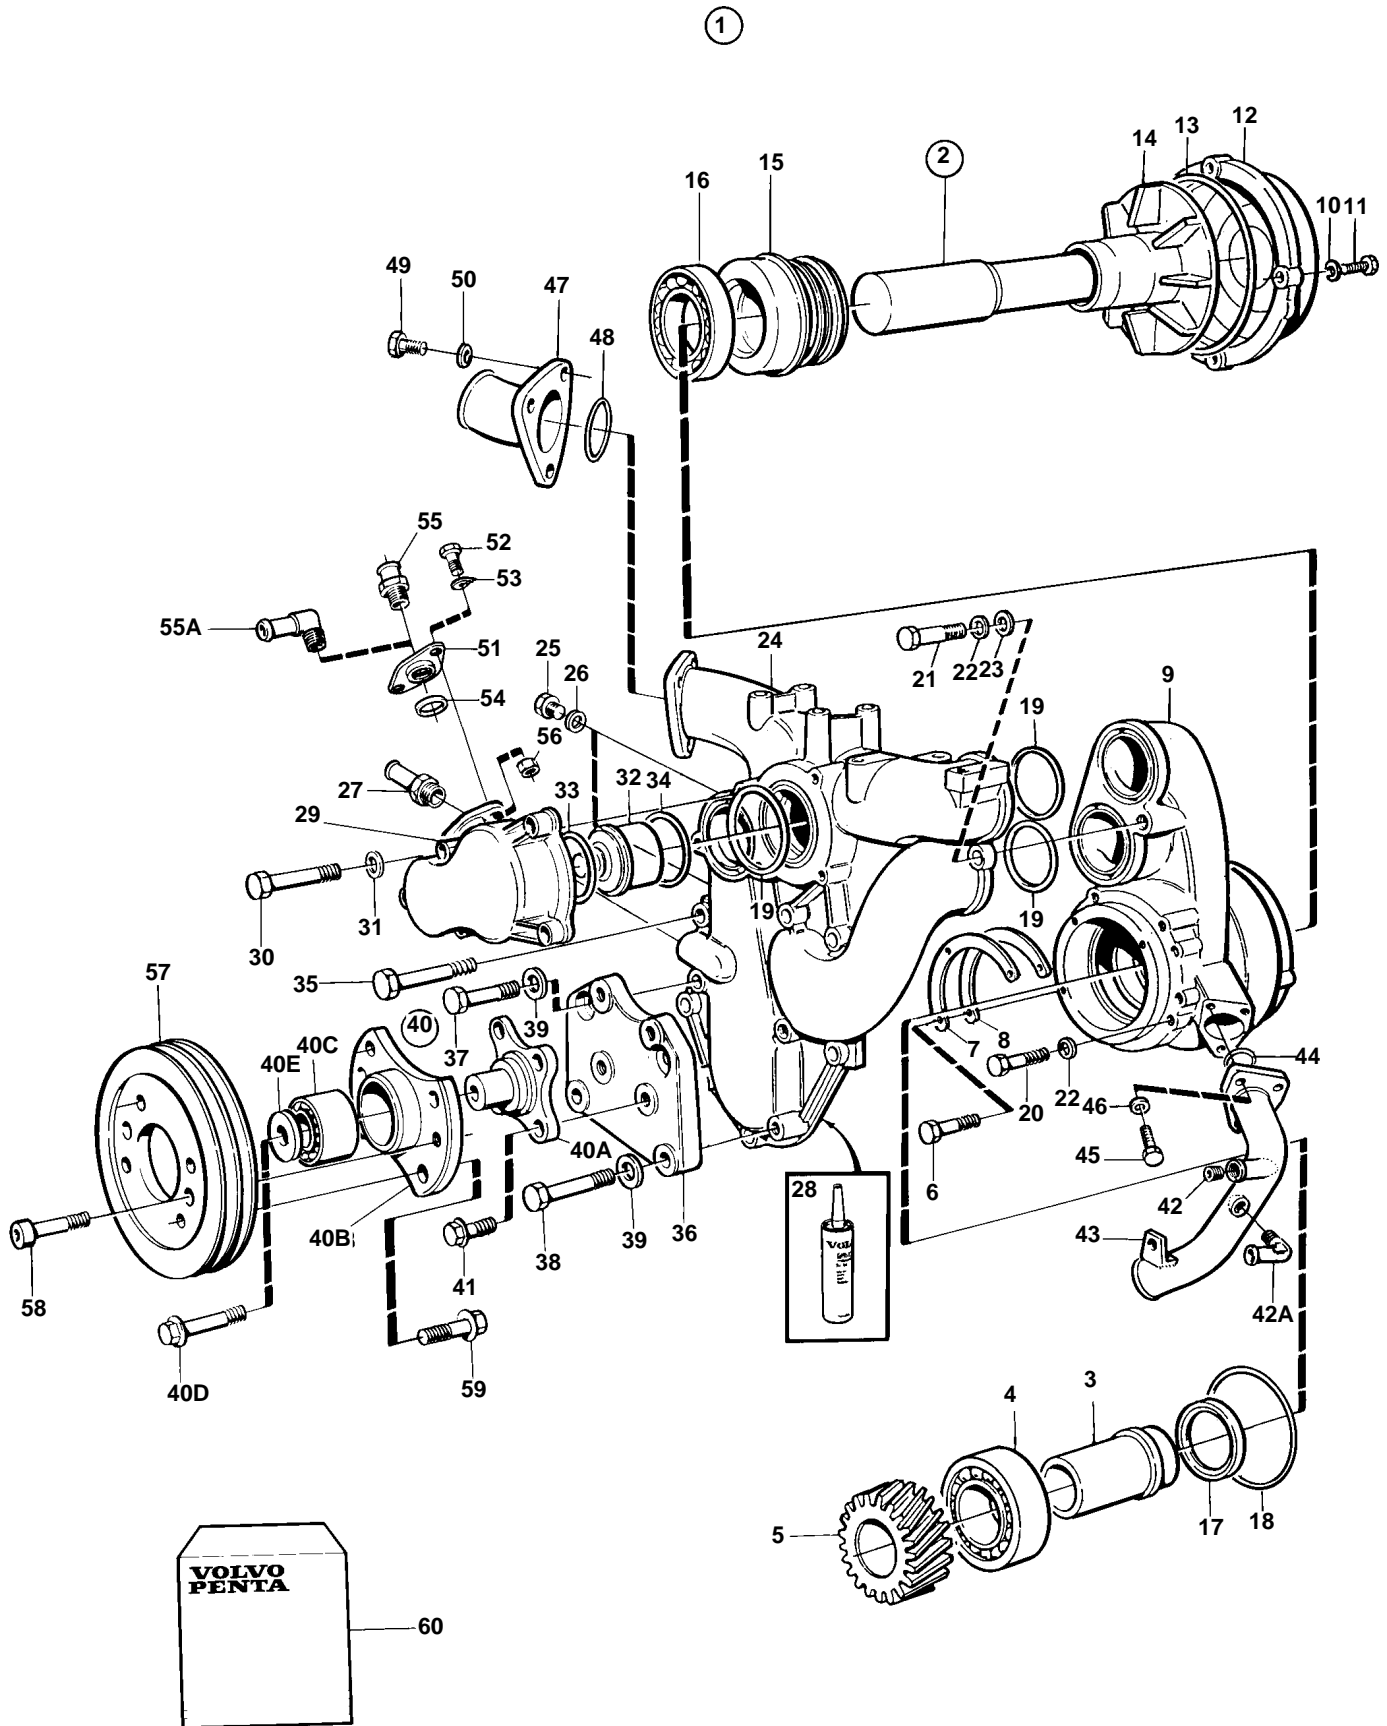

TD1030VE

TD1030VE

REF	PART NO.	QTY	DESCRIPTION	SEE SEC.	NOTES
1	1675945	1	Water pump		REPL BY 20431484
	20431484	1	Circulation pump		
	3803537	1	Circ. pump, exch, exch		
2	1675947	1	• Shaft		Included in repair kit 276814 for water pump 1675945., REPL BY 3184813
	3184813	1	• Shaft		
3		1	• • Bearing spindle		Included in repair kit 276814 for water pump 1675945.
4	181286	1	• Ball bearing		Included in repair kit 276814 for water pump 1675945.
5	470265	1	• Gear		
			• Bulletin 45-01	45-01-EN	Timing Gears, 71, 100, 121
6	940100	3	• Screw		
7	1545359	1	• Lock washer		Included in repair kit 276814 for water pump 1675945.
8	1545358	1	• Lock washer		Included in repair kit 276814 for water pump 1675945.
9		1	• Housing		
10	941906	4	• Spring washer		Included in repair kit 276814 for water pump 1675945.
11	955513	4	• Screw		
12	469418	1	• Cover		
13	925262	1	• O-ring		Included in repair kit 276814 for water pump 1675945.
14	1675944	1	• Impeller		Included in repair kit 276814 for water pump 1675945.
15	1676561	1	• Sealing ring		Included in repair kit 276814 for water pump 1675945.
16	184816	1	• Ball bearing		Included in repair kit 276814 for water pump 1675945.
	184831	1	• Ball bearing		For shaft 3184813.
17	978293	1	• Sealing ring		Included in repair kit 276814 for water pump 1675945.
18	925257	1	O-ring		Included in repair kit 276814 for water pump 1675945.
19	1664473	3	O-ring		Included in repair kit 276814 for water pump 1675945.
20	955542	4	Screw		
21	955535	1	Screw		
22	942336	5	Spring washer		
23	940097	1	Washer		
24	8194543	1	Thermostat housing		(865842)
25	960632	2	Plug		
26	947624	2	Gasket		
27	479974	1	Nipple, Oil cooler	3137	
28	1161231	X	Sealant		304ml
	1161277	X	Sealant		10g
	423351	1	Gasket, paper		ALT, Included in repair kit 276814 for water pump 1675945.
29	422730	1	Cover		
30	940186	5	Screw		
31	941907	5	Spring washer		
32	8149186	1	Thermostat		86°C
33	1544410	1	Sealing ring		Included in repair kit 276814 for water pump 1675945.
34	1544710	1	Sealing ring		
35	955537	6	Screw		L=51mm
36	422771	1	Bracket		
37	955544	2	Screw		L=102mm
38	955537	2	Screw		L=51mm
39	942336	4	Spring washer		
40	1675738	1	Fan hub		
40A		1	• Shaft		
40B		1	• Bearing housing		
40C	1675763	1	• Ball bearing		
40D	968234	1	• Flange screw		(976471)
40E		1	• Washer		10,5x42x6mm
41	965185	4	Flange screw		
42	479977	1	Plug		
42A		1	Elbow nipple	196	
43	866261	1	Coolant pipe		
44	975673	1	O-ring		Included in repair kit 276814 for water pump 1675945.
45	955525	3	Screw		
46	941907	3	Spring washer		
47	1545200	1	Tube		
48	975675	1	O-ring		Included in repair kit 276814 for water pump 1675945.
49	940135	3	Screw		