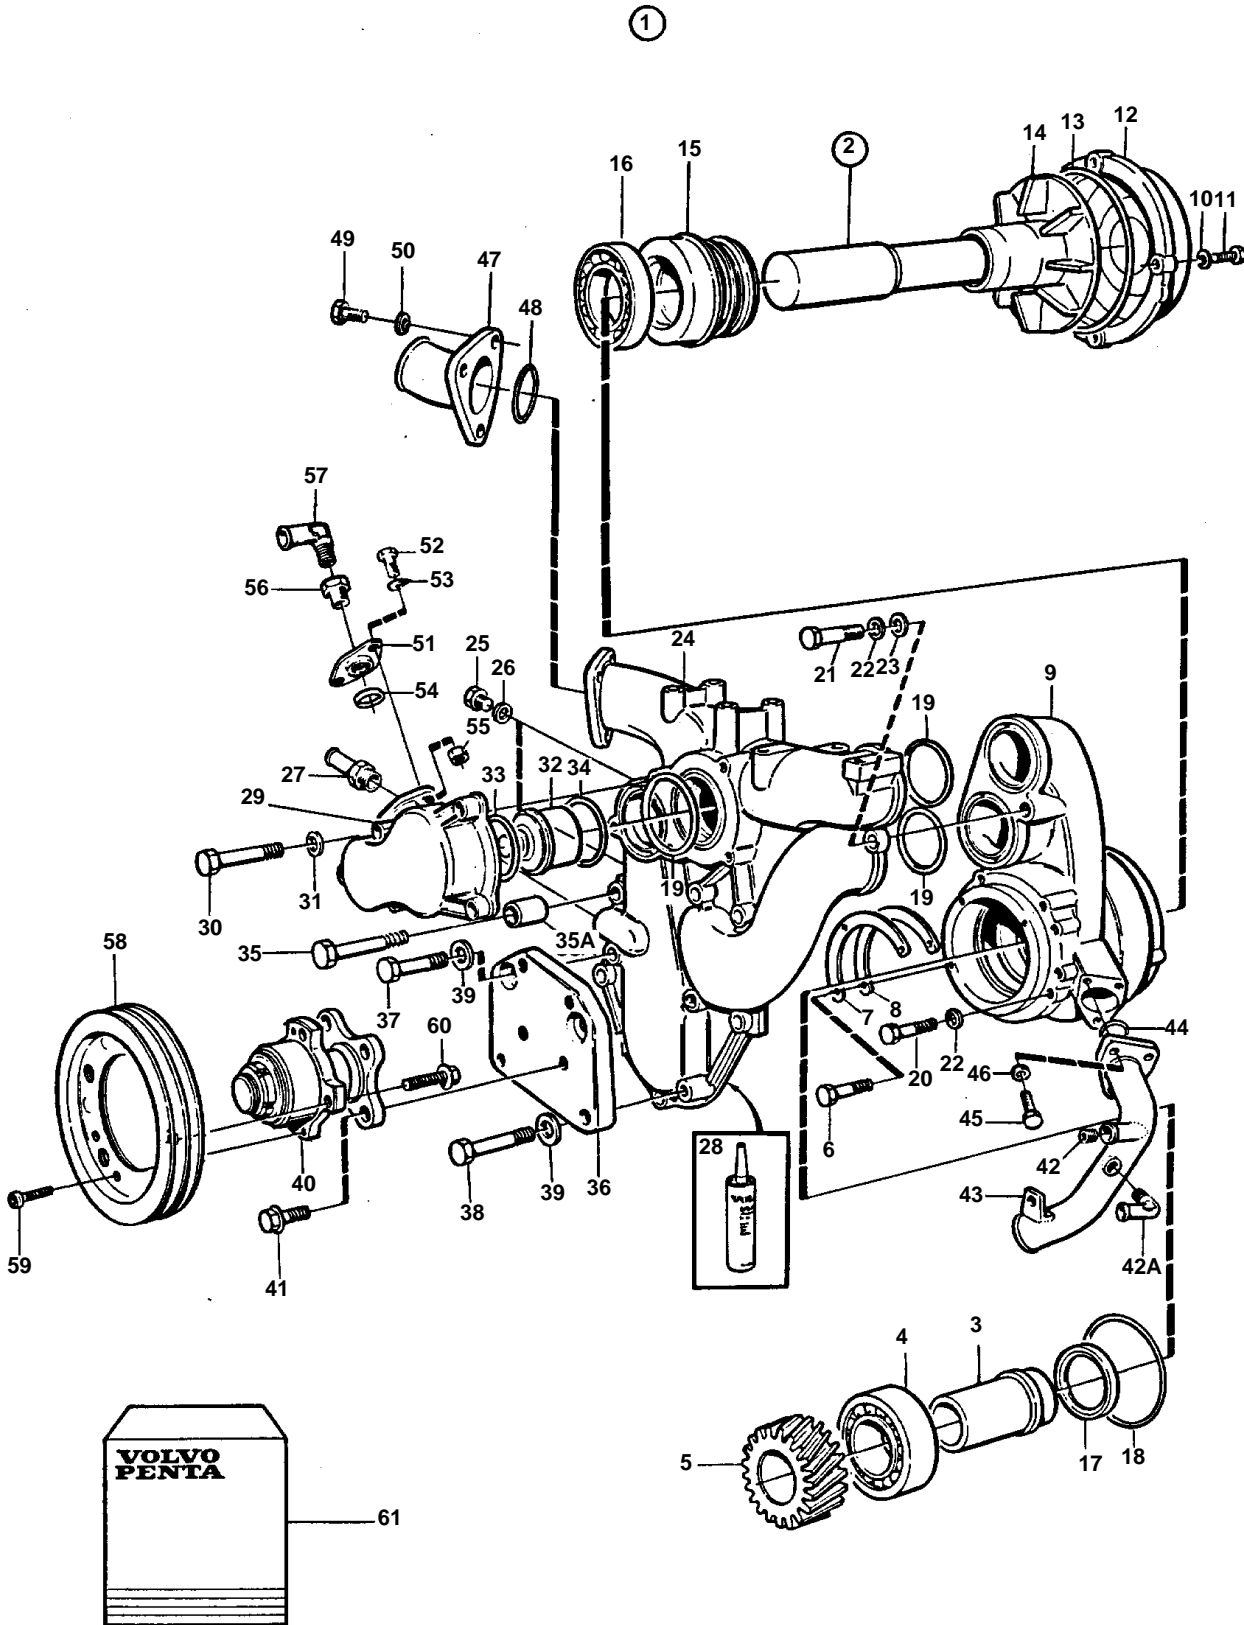

TAD1030V, TWD1031VE

15311

TAD1030V, TWD1031VE

REF	PART NO.	QTY	DESCRIPTION	SEE SEC.	NOTES
1	1675945	1	Water pump		REPL BY 20431484
	20431484	1	Circulation pump		
	3803537	1	Circ. pump, exch, exch		
2	1675947	1	• Shaft		REPL BY 3184813, Replaced by shaft 3184813 and bearing 184831.
	3184813	1	• Shaft		
3		1	• • Bearing spindle		Included in repair kit 276936 for water pump 20431484.
4	181286	1	• Ball bearing		Included in repair kit 276936 for water pump 20431484.
5	470265	1	• Gear		
			• Bulletin 45-01	45-01-EN	Timing Gears, 71, 100, 121
6	940100	3	• Screw		
7	1545359	1	• Lock washer		Included in repair kit 276936 for water pump 20431484.
8	1545358	1	• Lock washer		Included in repair kit 276936 for water pump 20431484.
9		1	• Housing		
10	941906	4	• Spring washer		Included in repair kit 276936 for water pump 20431484.
11	955513	4	• Screw		
12	469418	1	• Cover		
13	925262	1	• O-ring		Included in repair kit 276936 for water pump 20431484.
14	1675944	1	• Impeller		Included in repair kit 276936 for water pump 20431484.
15	1676561	1	• Sealing ring		Included in repair kit 276936 for water pump 20431484.
16	184816	1	• Ball bearing		Included in repair kit 276814 for water pump 1675945. For shaft 3184813.
	184831	1	• Ball bearing		
17	978293	1	• Sealing ring		Included in repair kit 276936 for water pump 20431484.
18	925257	1	O-ring		Included in repair kit 276936 for water pump 20431484.
19	1664473	3	O-ring		Included in repair kit 276936 for water pump 20431484.
20	955542	4	Screw		
21	955535	1	Screw		
22	942336	5	Spring washer		
23	940097	1	Washer		
24	8194543	1	Thermostat housing		
25	960632	2	Plug		
26	11998	2	Gasket		
27	479974	1	Nipple, Oil cooler	3137	
28	1161231	X	Sealant		304ml
	1161277	X	Sealant		10g
	423351	1	Gasket, paper		ALT, Included in repair kit 276936 for water pump 20431484.
29	422730	1	Cover		
30	940186	5	Screw		
31	941907	5	Spring washer		
32	3839110	1	Thermostat		75°C FOR TWD1031VE
	8149186	1	Thermostat		86°C FOR TAD1030V
33	1544410	1	Sealing ring		Included in repair kit 276936 for water pump 20431484.
34	1544710	1	Sealing ring		
35	955537	6	Screw		L=51mm
	940156	1	Screw, cable attachment		L=89mm
35A	820916	1	Spacer sleeve, cable attachment		L=38mm
36	865592	1	Bracket		
37	955544	2	Screw		L=102mm
38	955537	2	Screw		L=51mm
39	942336	4	Spring washer		
40	1675786	1	Hub		
41	965185	4	Flange screw		
42	479977	1	Plug		
42A		1	Elbow nipple	196	
43	866261	1	Coolant pipe		
44	975673	1	O-ring		Included in repair kit 276936 for water pump 20431484.
45	955525	3	Screw		
46	941907	3	Spring washer		
47	11031792	1	Connection pipe		
48	925255	1	O-ring		
49	940135	3	Screw		
50	941907	3	Spring washer