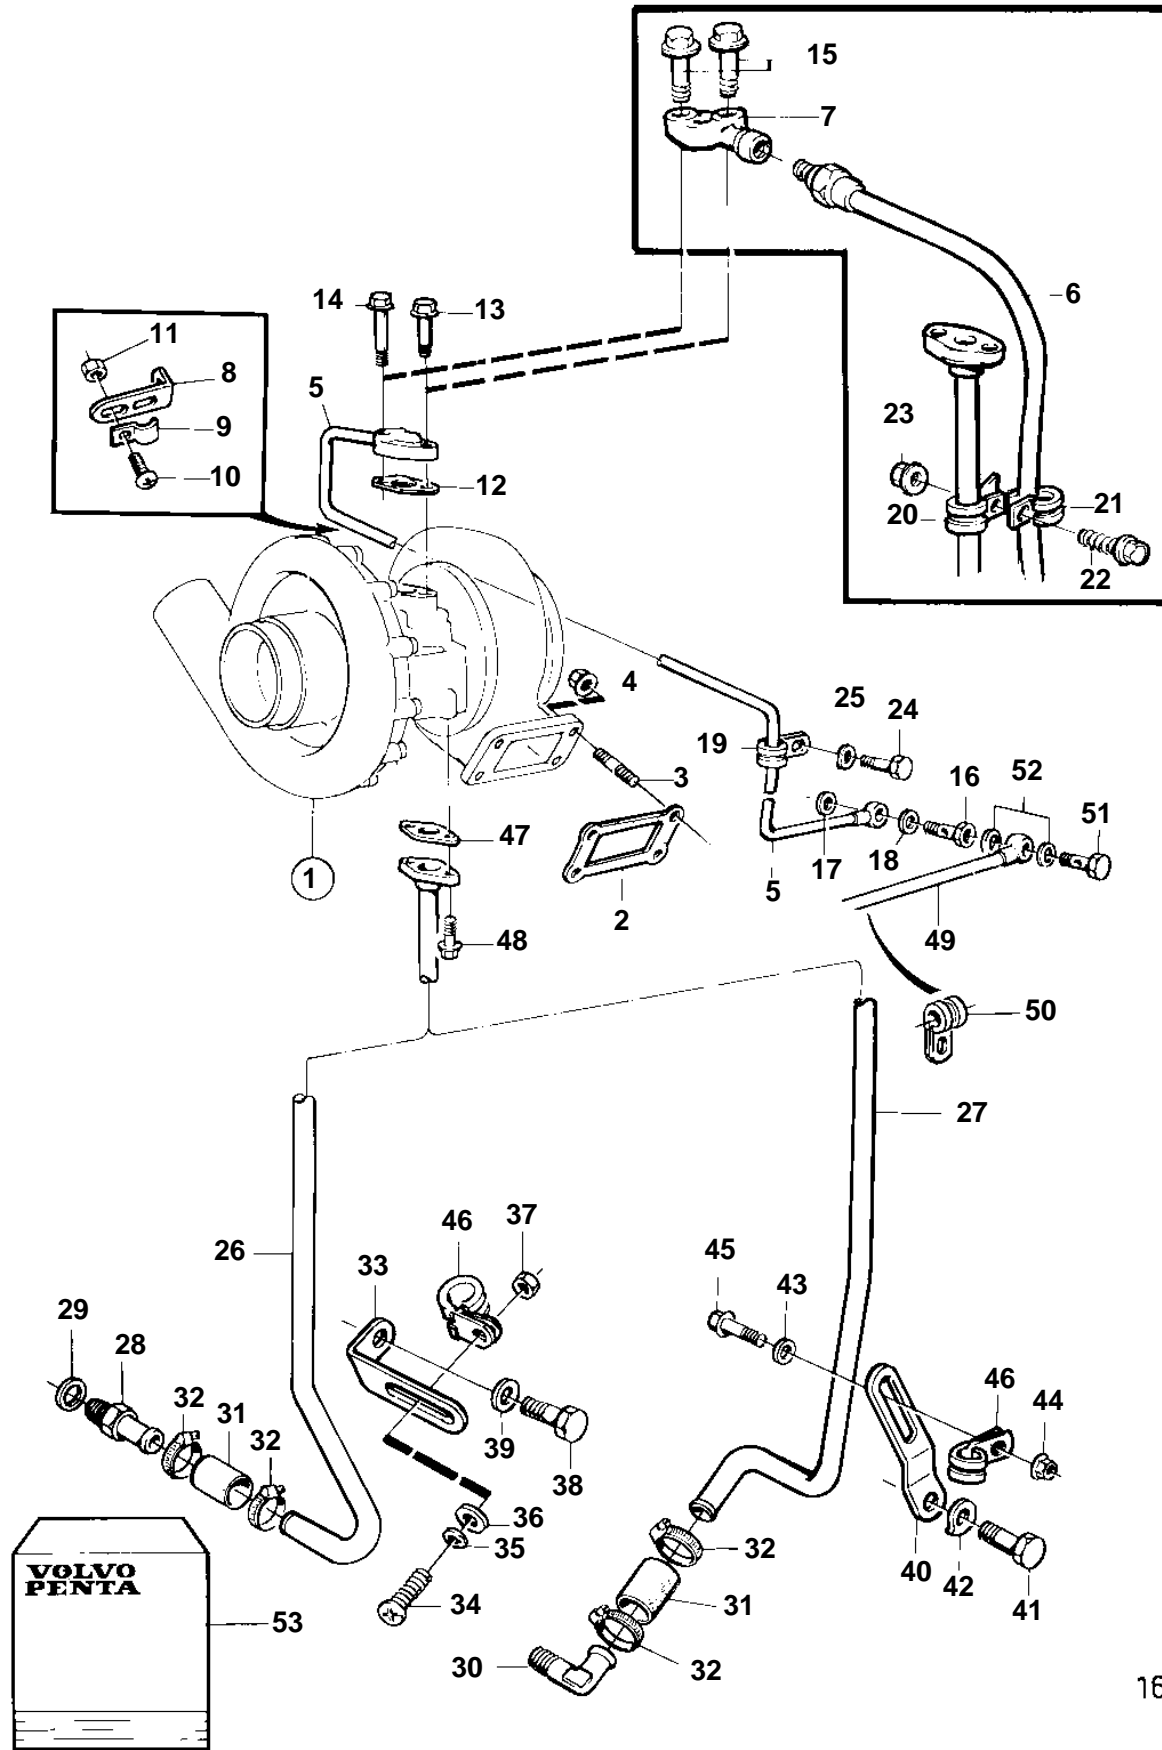

TWD1031VE

16845

TWD1031VE

REF	PART NO.	QTY	DESCRIPTION	SEE SEC.	NOTES
1	3826904	1	Turbocharger		
	3802086	1	Turbocharger, exch, exch • Comps. not spec.		
2	8194365	1	Gasket		Included in gasket kit for connecting of turbocharger., (422779)
3	8194545	4	Stud		(468892)
4	478346	4	Nut		
5	865763	1	Oil feed pipe		STD
6	1676847	1	Oil feed pipe		For turbo mounted low.
7	8192268	1	Flange		For turbo mounted low.
8	965559	1	Bracket		
9	968200	1	Clamp		
10	950046	1	Screw		
11	955825	1	Nut		
12	420641	1	Gasket		Included in gasket kit for connecting of turbocharger.
13	946173	1	Flange screw		L=20mm
14	945444	1	Flange screw		L=25mm
15	946470	2	Flange screw		
16	479464	1	Hollow screw		
17	942703	1	Gasket		Included in gasket kit for connecting of turbocharger.
18	11998	1	Gasket		Included in gasket kit for connecting of turbocharger.
19	952626	1	Clamp		STD
20	1545432	2	Clamp		For turbo mounted low.
21	949746	2	Clamp		For turbo mounted low.
22	944926	2	Flange screw		
23	945408	2	Flange nut		
24	950045	1	Screw		
25	941906	1	Spring washer		
26	865762	1	Oil return pipe		STD
27	1545084	1	Oil return pipe		For turbo mounted low.
28	941875	1	Nipple		
29	18677	1	Gasket		
30	479959	1	Elbow nipple		
31	466328	1	Rubber hose		
32	943474	2	Hose clamp		
33	965560	1	Bracket		
34	950046	1	Screw		
35	941906	1	Spring washer		
36	955893	1	Washer		
37	955825	1	Nut		
38		1	Screw, fuel inj. pump bracket		
39		1	Washer, fuel inj. pump bracket		
40	414692	1	Bracket		
41	955534	1	Screw		
42	942336	1	Spring washer		
43	955893	1	Washer		
44	945407	1	Flange nut		
45	945358	1	Flange screw		
46	949746	1	Clamp		
47	420643	1	Gasket		Included in gasket kit for connecting of turbocharger.
48	965215	2	Screw		
49	3826891	1	Oil feed pipe	3149	
50	952623		Clamp		FOR 3826891
51	969299	1	Hollow screw		
52	11994	2	Gasket		
53	876354	1	Gasket kit, turbo connect.		