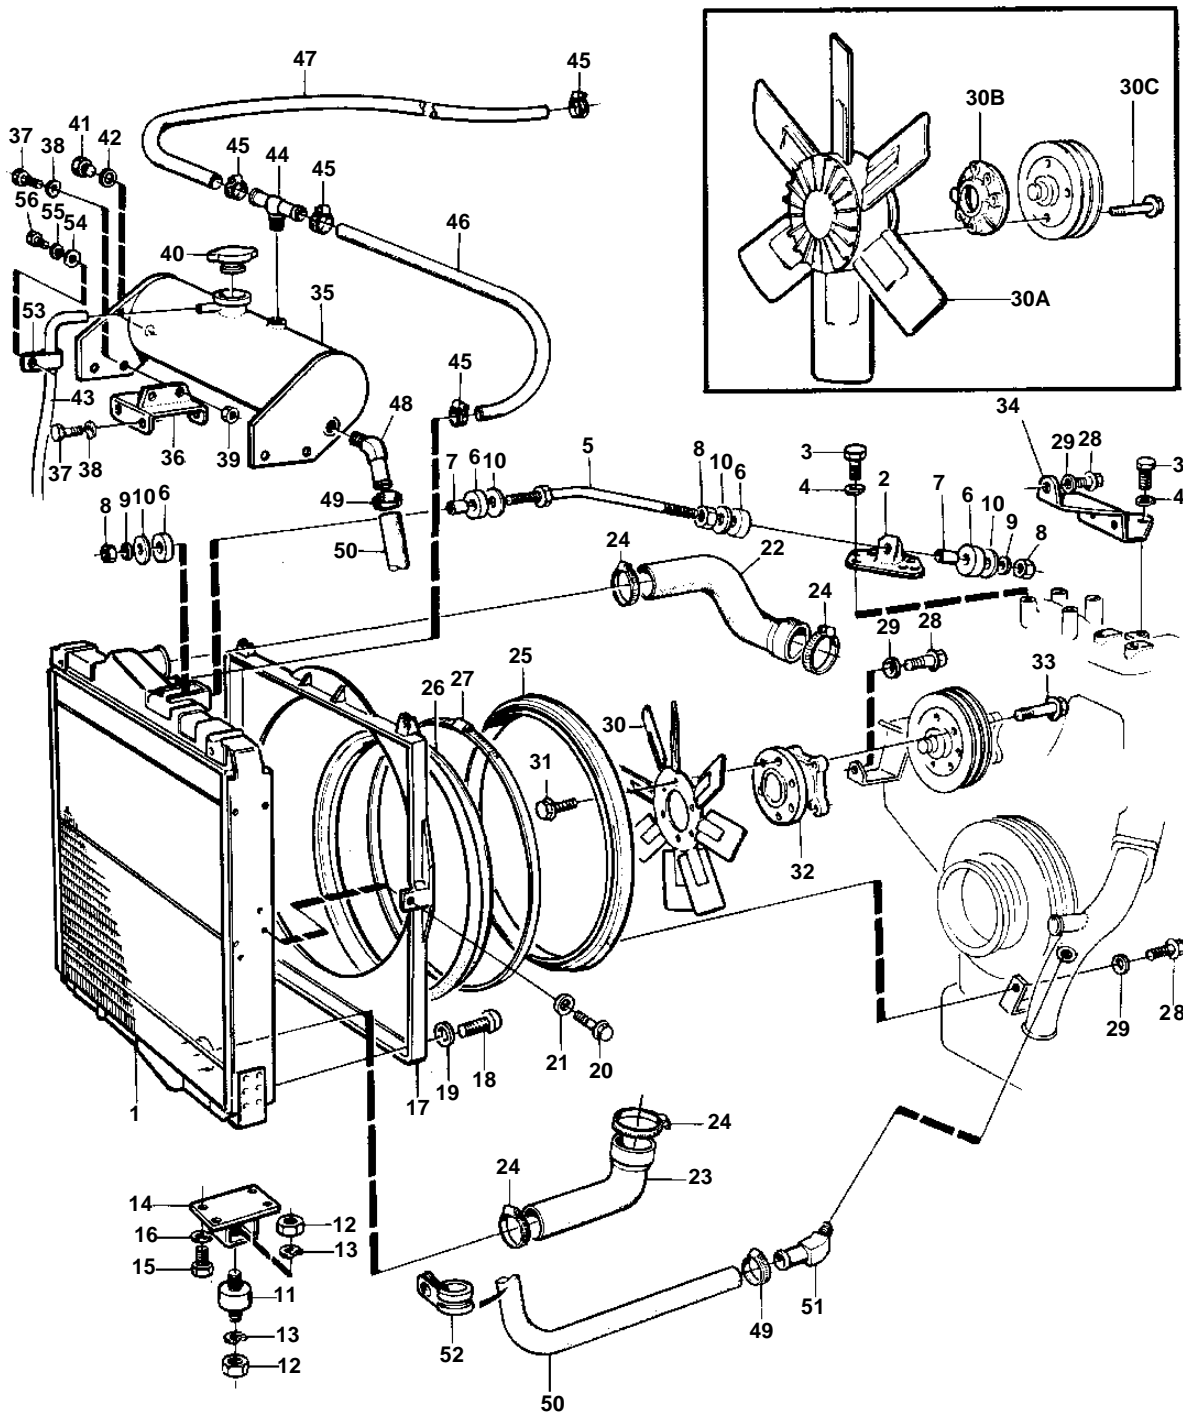

TD1030VE, TWD1031VE

TD1030VE, TWD1031VE

REF	PART NO.	QTY	DESCRIPTION	NOTES
1	1664500	1	Radiator	0,65sqm
2	1660904	1	Anchorage	
3	955523	4	Screw, 5/16uncx16mm	
	942402	3	Flange screw, 5/16uncx16mm	
4	941907	4	Spring washer	
5	1544860	1	Radiator stay	
6	866857	4	Rubber bushing	
7	252202	2	Bushing	
8	955793	3	Nut	
9	941912	2	Spring washer	
10	191940	4	Washer	
11	849170	2	Rubber cushion	
12	955850	4	Nut	
13	940280	4	Spring washer	
14	847352	2	Bracket	
15	955295	8	Screw	
16	941907	8	Spring washer	
17	475820	1	Fan shroud	
18	946173	4	Flange screw	(969599)
19	976944	4	Washer	
20	946544	2	Flange screw	
21	976943	2	Washer	
22	1544849	1	Hose	
23	1082205	1	Hose	
24	943480	4	Clamp	
25	1544942	1	Fan ring	
26	476612	1	Sealing strip	
27	1544650	1	Tensioning band	
28	946173	4	Flange screw	
29	976944	4	Washer	
30	1674069	1	Fan, suction type	1,5sq.mm, BLACK, D=680mm
	3825017	1	Fan, pusher type	1,5sq.mm, RED, D=680mm
30A	1660061	1	Fan, temp. controlled	1,5sq.mm, RED
30B	1661040	1	Spacer	2,5sq.mm, BLACK
30C	948217	4	Flange screw	2,5sq.mm, RED
31	946671	6	Flange screw	4,0sq.mm, BLACK
32	1664828	1	Hub	TD1030VE, 6,0sq.mm, BLACK
	1675852	1	Fan hub	6,0sq.mm, RED, TWD1031VE
33	947760	4	Flange screw	16,0sq.mm, RED
34	1544859	1	Bracket	25,0sq.mm, RED
35	3828638	1	Expansion tank	6,3x0,8x1,1-2,5sq.mm, 12L (848525)
36	846884	1	Bracket	6,3x0,8x4,0-6,0sq.mm, L
	846885	1	Bracket	6,3x4 NATURAL, RIGHT
37	955294	8	Screw	6,3x4 NATURAL
38	941907	8	Spring washer	6,3x0,8x0,5-1,0mm2
39	955782	4	Nut	6,3x0,8x0,75-2,5sq.mm
40	866095	1	Pressure cap	6,3x0,8x4,0-6,0sq.mm
41	947660	1	Plug	6,3x11 NATURAL
		1	Level indicator	6,3x11 NATURAL, SE GROUP 30
42	11994	1	Gasket	6,3x2 BLACK
43	192618	X	Hose	2,1x0,5-1mm2, L=1400mm
44	948092	1	Nipple	2-POLE
45	943470	4	Hose clamp	2-POLE
46	943366	X	Hose, radiator	2,1x0,5-1mm2, L=450mm (13776), Not marketed by Volvo Penta.
47	943366	X	Hose, intercooler	3,5x1,1-2,5sq.mm, L=450mm (13776)
48	942240	1	Elbow nipple	3,5x2,5-4,0sq.mm
49	943471	2	Hose clamp	3,5x1 NATURAL
50	952969	X	Rubber hose	L=850mm, 3,5x1 NATURAL
51	942240	1	Elbow nipple	25°, 3,5x0,5-1mm2
	942649	1	Nipple	3,5x1,1-2,5sq.mm, 45°
52	949379	1	Clamp	
53	18387	1	Clamp	
54	976943	1	Washer	