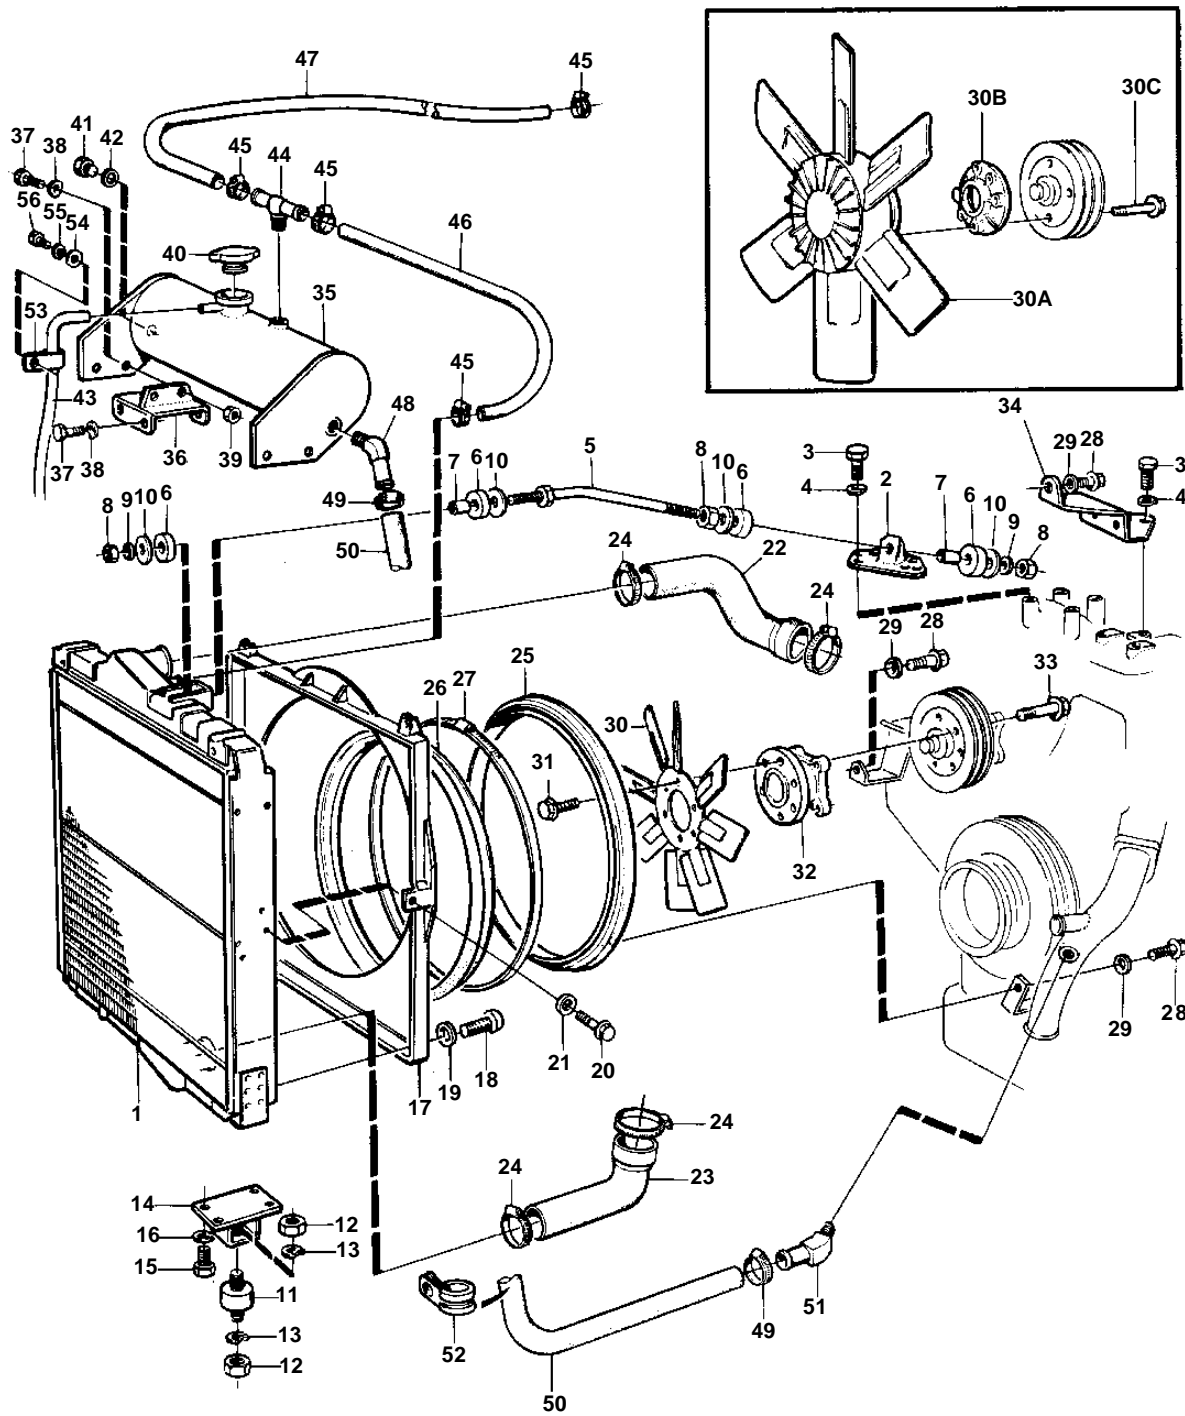

TD1030VE, TWD1031VE

TD1030VE, TWD1031VE

REF	PART NO.	QTY	DESCRIPTION	NOTES
1	1664500	1	Radiator	0,65sqm
2	1660904	1	Anchorage	
3	955523	4	Screw, 5/16uncx16mm	
	942402	3	Flange screw, 5/16uncx16mm	
4	941907	4	Spring washer	
5	1544860	1	Radiator stay	
6	866857	4	Rubber bushing	
7	252202	2	Bushing	
8	955793	3	Nut	
9	941912	2	Spring washer	
10	191940	4	Washer	
11	849170	2	Rubber cushion	
12	955850	4	Nut	
13	940280	4	Spring washer	
14	847352	2	Bracket	
15	955295	8	Screw	
16	941907	8	Spring washer	
17	475820	1	Fan shroud	
18	946173	4	Flange screw	(969599)
19	976944	4	Washer	
20	946544	2	Flange screw	
21	976943	2	Washer	
22	1544849	1	Hose	
23	1082205	1	Hose	
24	943480	4	Clamp	
25	1544942	1	Fan ring	
26	476612	1	Sealing strip	
27	1544650	1	Tensioning band	
28	946173	4	Flange screw	
29	976944	4	Washer	
30	1674069	1	Fan, suction type	1,5sq.mm, BLACK, D=680mm
	3825017	1	Fan, pusher type	1,5sq.mm, RED, D=680mm
30A	1660061	1	Fan, temp. controlled	1,5sq.mm, RED
30B	1661040	1	Spacer	2,5sq.mm, BLACK
30C	948217	4	Flange screw	2,5sq.mm, RED
31	946671	6	Flange screw	4,0sq.mm, BLACK
32	1664828	1	Hub	TD1030VE, 6,0sq.mm, BLACK
	1675852	1	Fan hub	6,0sq.mm, RED, TWD1031VE
33	947760	4	Flange screw	16,0sq.mm, RED
34	1544859	1	Bracket	25,0sq.mm, RED
35	3828638	1	Expansion tank	6,3x0,8x1,1-2,5sq.mm, 12L (848525)
36	846884	1	Bracket	6,3x0,8x4,0-6,0sq.mm, L
	846885	1	Bracket	6,3x4 NATURAL, RIGHT
37	955294	8	Screw	6,3x4 NATURAL
38	941907	8	Spring washer	6,3x0,8x0,5-1,0mm2
39	955782	4	Nut	6,3x0,8x0,75-2,5sq.mm
40	866095	1	Pressure cap	6,3x0,8x4,0-6,0sq.mm
41	947660	1	Plug	6,3x11 NATURAL
		1	Level indicator	6,3x11 NATURAL, SE GROUP 30
42	11994	1	Gasket	6,3x2 BLACK
43	192618	X	Hose	2,1x0,5-1mm2, L=1400mm
44	948092	1	Nipple	2-POLE
45	943470	4	Hose clamp	2-POLE
46	943366	X	Hose, radiator	2,1x0,5-1mm2, L=450mm (13776), Not marketed by Volvo Penta.
47	943366	X	Hose, intercooler	3,5x1,1-2,5sq.mm, L=450mm (13776)
48	942240	1	Elbow nipple	3,5x2,5-4,0sq.mm
49	943471	2	Hose clamp	3,5x1 NATURAL
50	952969	X	Rubber hose	L=850mm, 3,5x1 NATURAL
51	942240	1	Elbow nipple	25°, 3,5x0,5-1mm2
	942649	1	Nipple	3,5x1,1-2,5sq.mm, 45°
52	949379	1	Clamp	
53	18387	1	Clamp	
54	976943	1	Washer