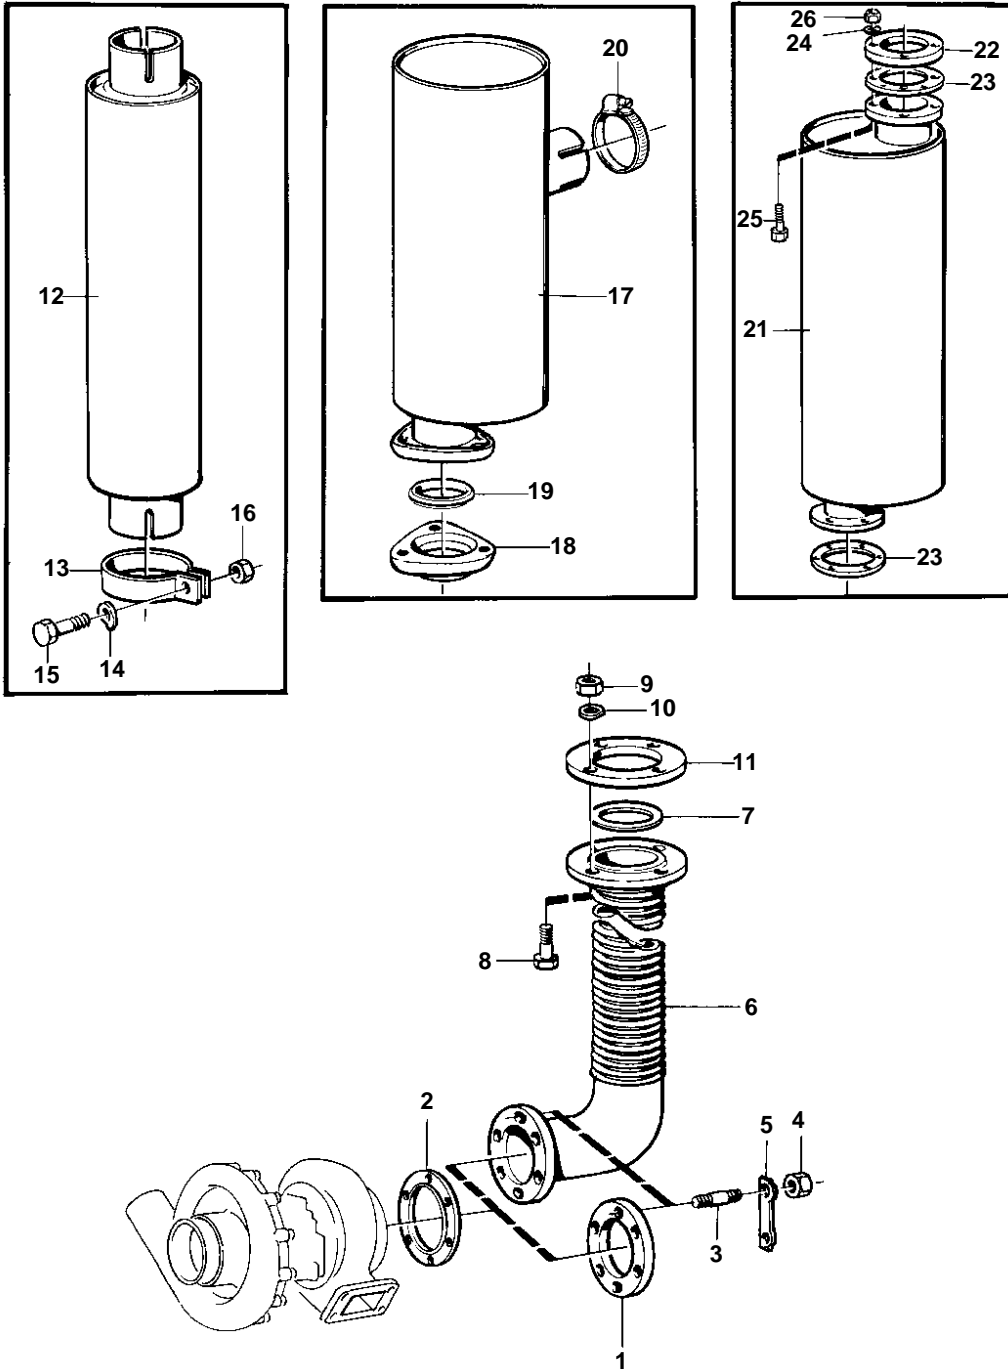

TD100G-87, TD1030VE, TWD1031VE

15049

TD100G-87, TD1030VE, TWD1031VE

REF	PART NO.	QTY	DESCRIPTION	NOTES
1	847326	1	Exhaust pipe flange	
2	862603	1	Gasket	Included in gasket kit for connecting of turbocharger.
3	924064	6	Stud	
4	946330	6	Nut	
5	949870	3	Tab washer	
6	846852	1	Exhaust hose	
7	862594	1	Gasket	
8	970976	4	Screw	M12x60mm
9	971072	4	Nut	M12
10	940280	4	Spring washer	
11	807625	1	Exhaust pipe flange	
12	330858	1	Muffler, vehicle type	
13	190477	1	Clamp	D=92mm
	191956	1	Clamp	D=105mm
14	942336	2	Spring washer	
15	955535	2	Screw	
16	955827	2	Nut	
17	475961	1	Muffler, vehicle type	
18	364724	1	Flange	
19	364726	1	Sealing ring	
20	967960	1	Clamp	
21	827021	1	Muffler, Heavy Duty	
22	846415	2	Flange	
23	862978	2	Gasket	
24	941912	8	Spring washer	
25	955365	8	Screw	M16x45mm
26	955785	8	Nut	M16