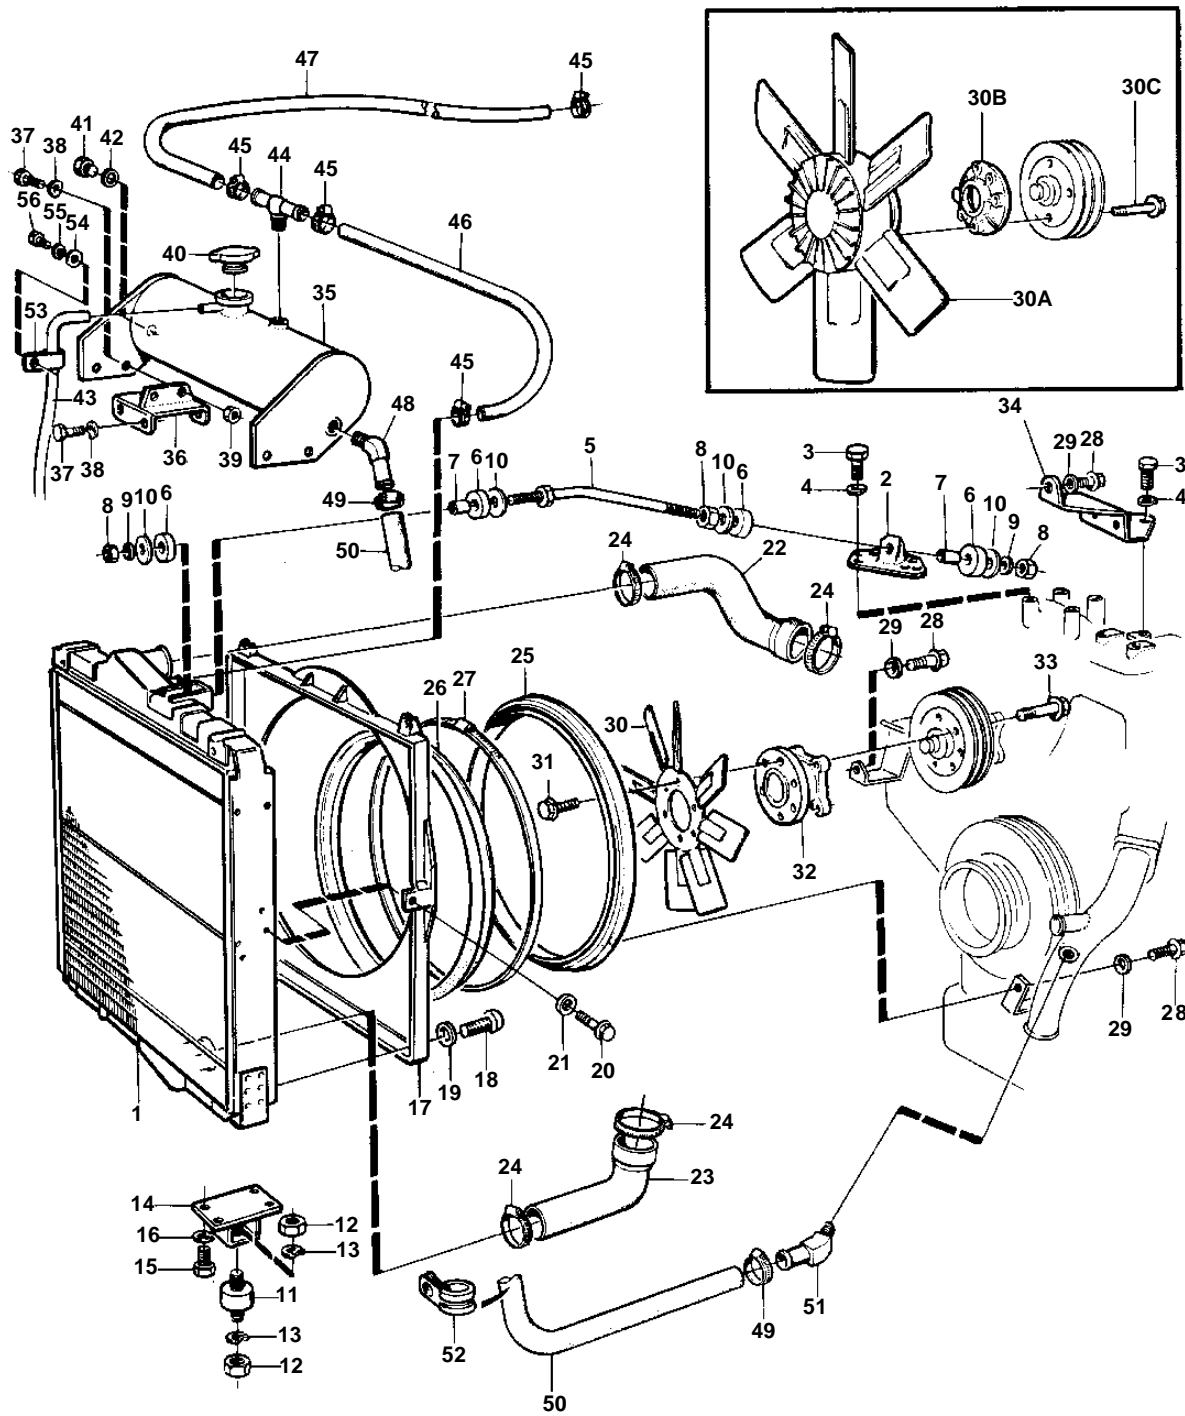

TD1030VE, TWD1031VE

TD1030VE, TWD1031VE

REF	PART NO.	QTY	DESCRIPTION	NOTES
1	1664500	1	Radiator	0,65sqm
2	1660904	1	Anchorage	
3	955523	4	Screw, 5/16uncx16mm	
	942402	3	Flange screw, 5/16uncx16mm	
4	941907	4	Spring washer	
5	1544860	1	Radiator stay	
6	866857	4	Rubber bushing	
7	252202	2	Bushing	
8	955793	3	Nut	
9	941912	2	Spring washer	
10	191940	4	Washer	
11	849170	2	Rubber cushion	
12	955850	4	Nut	
13	940280	4	Spring washer	
14	847352	2	Bracket	
15	955295	8	Screw	
16	941907	8	Spring washer	
17	475820	1	Fan shroud	
18	946173	4	Flange screw	(969599)
19	976944	4	Washer	
20	946544	2	Flange screw	
21	976943	2	Washer	
22	1544849	1	Hose	
23	1082205	1	Hose	
24	943480	4	Clamp	
25	1544942	1	Fan ring	
26	476612	1	Sealing strip	
27	1544650	1	Tensioning band	
28	946173	4	Flange screw	
29	976944	4	Washer	
30	1674069	1	Fan, suction type	1,5sq.mm, BLACK, D=680mm
	3825017	1	Fan, pusher type	1,5sq.mm, RED, D=680mm
30A	1660061	1	Fan, temp. controlled	1,5sq.mm, RED
30B	1661040	1	Spacer	2,5sq.mm, BLACK
30C	948217	4	Flange screw	2,5sq.mm, RED
31	946671	6	Flange screw	4,0sq.mm, BLACK
32	1664828	1	Hub	TD1030VE, 6,0sq.mm, BLACK
	1675852	1	Fan hub	6,0sq.mm, RED, TWD1031VE
33	947760	4	Flange screw	16,0sq.mm, RED
34	1544859	1	Bracket	25,0sq.mm, RED
35	3828638	1	Expansion tank	6,3x0,8x1,1-2,5sq.mm, 12L (848525)
36	846884	1	Bracket	6,3x0,8x4,0-6,0sq.mm, L
	846885	1	Bracket	6,3x4 NATURAL, RIGHT
37	955294	8	Screw	6,3x4 NATURAL
38	941907	8	Spring washer	6,3x0,8x0,5-1,0mm2
39	955782	4	Nut	6,3x0,8x0,75-2,5sq.mm
40	866095	1	Pressure cap	6,3x0,8x4,0-6,0sq.mm
41	947660	1	Plug	6,3x11 NATURAL
		1	Level indicator	6,3x11 NATURAL, SE GROUP 30
42	11994	1	Gasket	6,3x2 BLACK
43	192618	X	Hose	2,1x0,5-1mm2, L=1400mm
44	948092	1	Nipple	2-POLE
45	943470	4	Hose clamp	2-POLE
46	943366	X	Hose, radiator	2,1x0,5-1mm2, L=450mm (13776), Not marketed by Volvo Penta.
47	943366	X	Hose, intercooler	3,5x1,1-2,5sq.mm, L=450mm (13776)
48	942240	1	Elbow nipple	3,5x2,5-4,0sq.mm
49	943471	2	Hose clamp	3,5x1 NATURAL
50	952969	X	Rubber hose	L=850mm, 3,5x1 NATURAL
51	942240	1	Elbow nipple	25°, 3,5x0,5-1mm2
	942649	1	Nipple	3,5x1,1-2,5sq.mm, 45°
52	949379	1	Clamp	
53	18387	1	Clamp	
54	976943	1	Washer	

7738460 - 26 - 196

15061

Upd: 2006-11-24

TAD1030V, TD100G-87, TD1030VE, TWD1031VE

VOLVO
PENTA