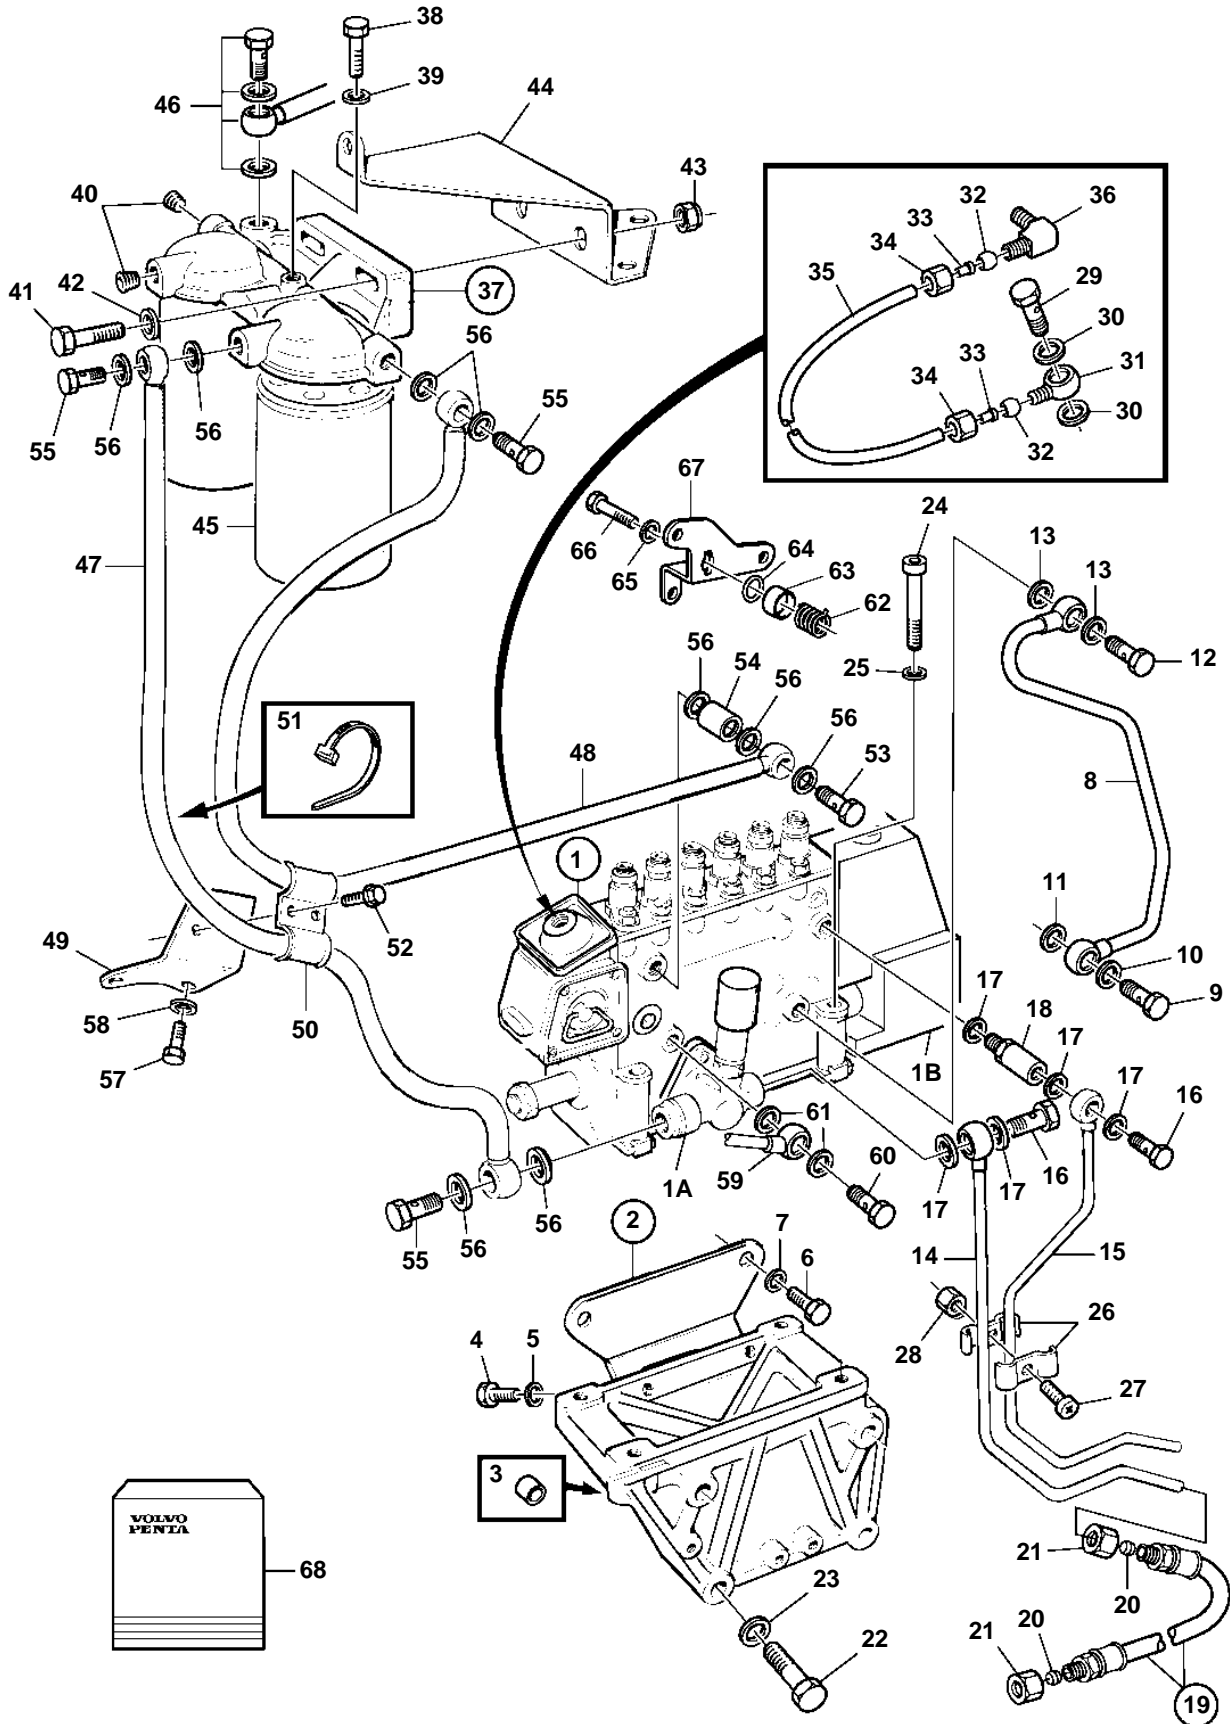

TWD1031VE

21153

TWD1031VE

REF	PART NO.	QTY	DESCRIPTION	SEE SEC.	NOTES
1	3826502	1	Injection pump		REPL BY 3803741
	3803741	1	Injection pump, exch, exch		REPL BY 3803741
	3803741	1	Injection pump, exch		
			• Comps. not spec.		
1A	863474	1	• Feed pump		
1					
				460	
1B	3827267	1	• Actuator		GAC. ACD275
1	3825454	1	• Actuator		GAC. ACB275H
2	866783	1	Bracket		
3		2	• Guide sleeve		
4	479696	2	• Screw		
5	940097	2	• Washer		
6	479696	2	Screw		
7	940097	2	Washer		
8	3826088	1	Oil return pipe		
9	942007	1	Hollow screw		
10	11998	1	Gasket		
11	942703	1	Gasket		
12	25167	1	Hollow screw		
13	969011	2	Gasket		
14	865760	1	Pipe		
15	866363	1	Pipe		
16	25167	2	Hollow screw		
17	969011	5	Gasket		
18	35096	1	Overflow valve		
19	865737	2	Fuel hose		
20	956969	4	• Ferrule		
21	956983	4	• Nut		
22	955566	4	Screw		
23	940280	4	Spring washer		
24	940156	4	Screw		(956594)
25	190509	4	Washer		
26	404279	2	Clamp		
27	950047	1	Screw		
28	955825	1	Nut		
29	969299	1	Hollow screw		
30	11994	2	Gasket		
31	945417	1	Nipple		
32	954364	2	Fitting		
33	944717	2	Sleeve		
34	954356	2	Cap nut		
35	945460	X	Plastic pipe		L=935mm
36	954385	1	Elbow nipple, intercooler		
37	8194541	1			(1676832)
38	471177	1	• Screw, air venting		
39	947620	1	• Gasket		
40	968062	2	Plug		
41	940162	2	Screw		
42	960142	2	Washer		
43	946420	2	Lock nut		
44		1	Bracket, fan ring		SEE GROUP 26
45	3825133	2	Fuel filter		
46		1	Connector, leak off line	3159	
47	479676	1	Pipe, plastic w rubber cover		
48	479677	1	Pipe, plastic w rubber cover		
49	479559	1	Bracket		
50	479561	1	Clamp		
51	948211	1	Strip clamp		
52	967949	2	Screw		(965175)
53	978197	1	Hollow screw		
54	1678297	1	Spacer sleeve		
55	25167	3	Hollow screw		